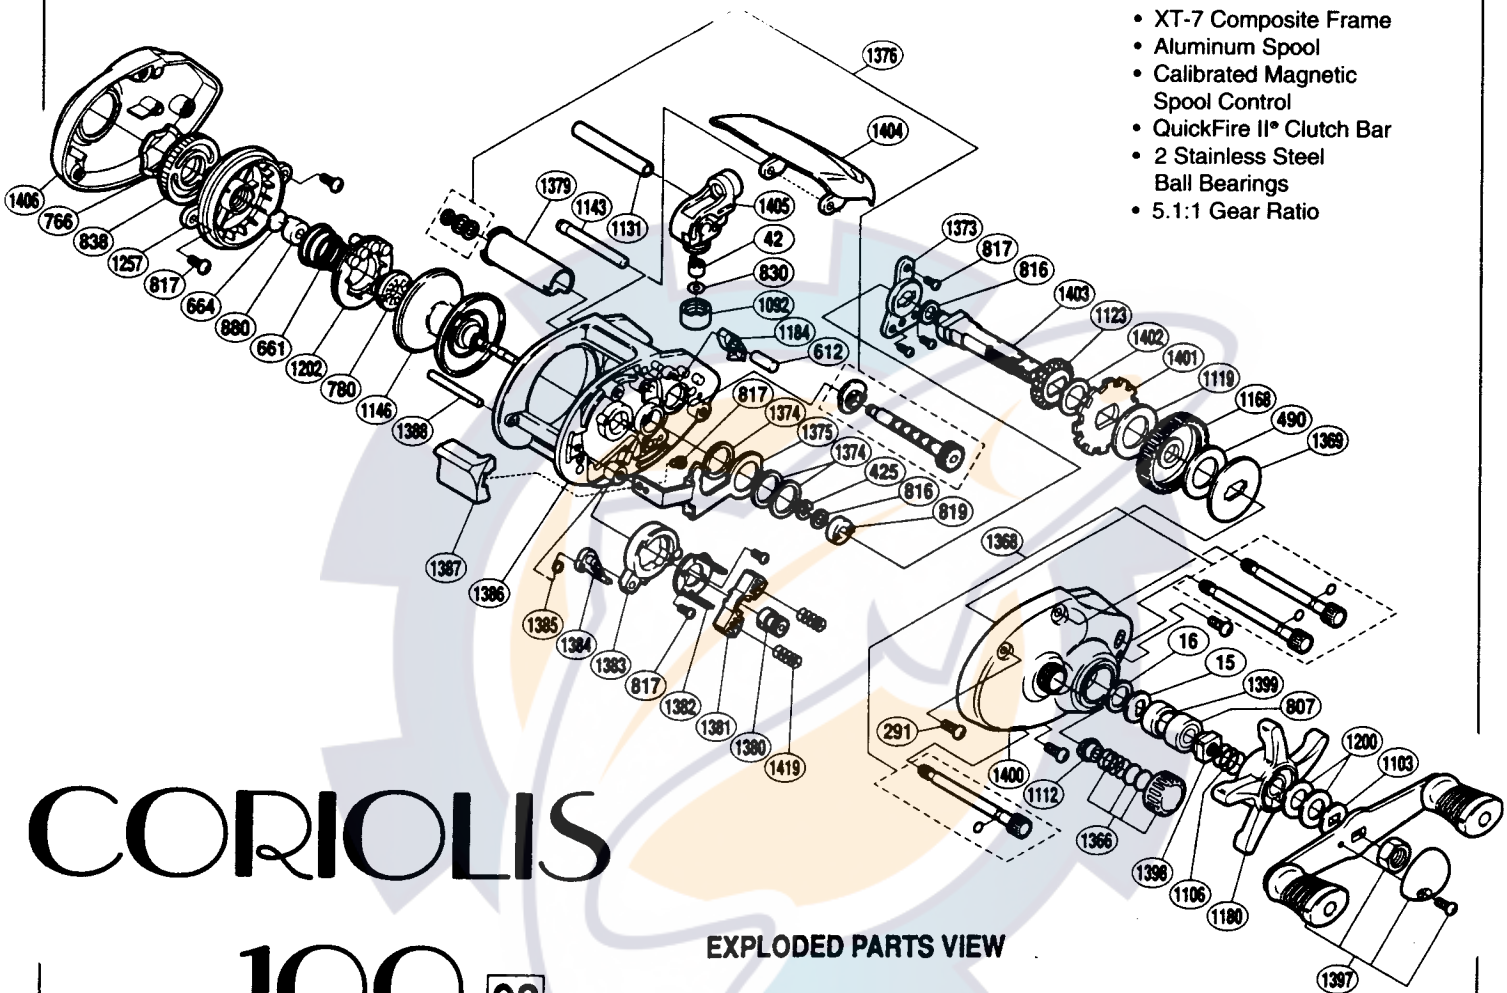

BANTAM® CORIOLIS™  
Baitcasting Reels

Style

- XT-7 Composite Frame
- Aluminum Spool
- Calibrated Magnetic Spool Control
- QuickFire II® Clutch Bar
- 2 Stainless Steel Ball Bearings
- 5.1:1 Gear Ratio

## 100 93

EXPLODED PARTS VIEW

MODEL NO.	LINE / CAPACITY	GEAR RATIO	WT. (OZ.)	BEARINGS
CO-100A	8/210, 12/120, 14/110	5.1:1	8.9	2 ball

Coriolis™ has plenty of style. It has a sleek design, only the necessary features, and solid operation - a real pleasure to fish. In fact, the Coriolis™ and Citica™ are very similar. The differences between them is color and the anti-reverse. Coriolis™ has a standard dog and pawl anti-reverse system instead of Citica's SuperStopper™.