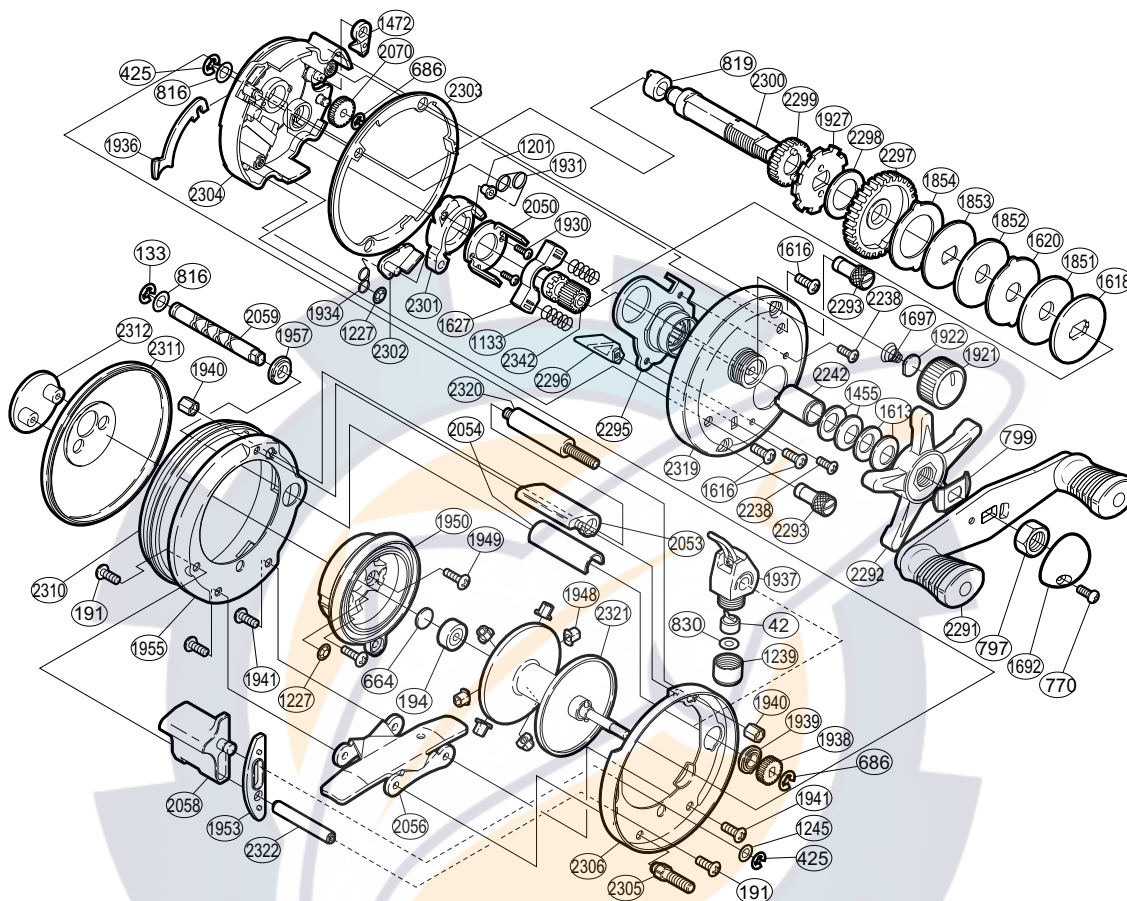

SHIMANO® CORSAIR®

CS-200A

Part No.	Description	Part No.	Description	Part No.	Description
BNT0042	Line Guide Pawl	BNT1851	Drag Washer (C)	BNT2059	Worm Shaft
BNT0133	"E" Lock	BNT1852	Drag Washer (B-2)	BNT2070	Idle Gear (B)
BNT0191	Clutch Bar Support Screw	BNT1853	Key Washer (A)	BNT2238	Bush Plate Screw
BNT0194	Ball Bearing	BNT1854	Eared Washer (B-1)	BNT2242	Roller Clutch Inner Tube
BNT0425	"E" Lock	BNT1921	Cast Control Cap	BNT2291	Handle Assembly
BNT0664	Spacer B	BNT1922	Cast Control Spacer	BNT2292	Star Drag
BNT0686	"E" Lock	BNT1927	Anti-Reverse Ratchet	BNT2293	Right Side Plate Nut
BNT0770	Handle Nut Plate Screw	BNT1930	Clutch Cam Screw	BNT2295	Roller Clutch Assembly
BNT0797	Handle Nut	BNT1931	Retractor Spring	BNT2296	Return Pin Guide
BNT0799	Friction Washer	BNT1934	Clutch Pawl Spring	BNT2297	Drive Gear
BNT0816	Shaft Washer	BNT1936	Clutch Plate	BNT2298	Drive Shaft Washer (B)
BNT0819	Drive Shaft Bushing	BNT1937	Line Guide Assembly	BNT2299	Idle Gear (A)
BNT0830	Spacer (optional)	BNT1938	Idle Gear (C)	BNT2300	Drive Shaft
BNT1133	Yoke Spring	BNT1939	Worm Bushing (A)	BNT2301	Clutch Cam
BNT1201	Retractor Spring Collar	BNT1940	Frame Nut	BNT2302	Clutch Pawl
BNT1227	Push Nut (SPN-2)	BNT1941	Stand Screw	BNT2303	A-Side Seal
BNT1239	Pawl Cap	BNT1948	Brake Collar	BNT2304	Set Plate
BNT1245	Clutch Bar Support Spacer	BNT1949	Left Side Plate Screw	BNT2305	Stand Bolt
BNT1455	Drag Spring Washer (H)	BNT1950	Brake Case	BNT2306	Right Side Frame
BNT1472	Anti-Reverse Pawl	BNT1953	Clutch Bar Guide	BNT2310	B-Side Seal
BNT1613	Drag Spring Washer (L)	BNT1955	Left Side Frame	BNT2311	Left Side Plate
BNT1616	Right Side Plate Screw	BNT1957	Worm Bushing (B)	BNT2312	Left Side I.D. Plate
BNT1618	Key Washer (C)	BNT2050	Clutch Cam Retainer	BNT2319	Right Side Plate
BNT1620	Eared Washer	BNT2053	Thumb Rest	BNT2320	Frame Bar
BNT1627	Yoke	BNT2054	Level Wind Guard	BNT2321	Spool Assembly
BNT1692	Handle Nut Plate	BNT2056	Stand	BNT2322	Clutch Bar Support
BNT1697	Spool Tension Spring	BNT2058	Quick-Fire II Clutch Bar	2342	Pinion Gear