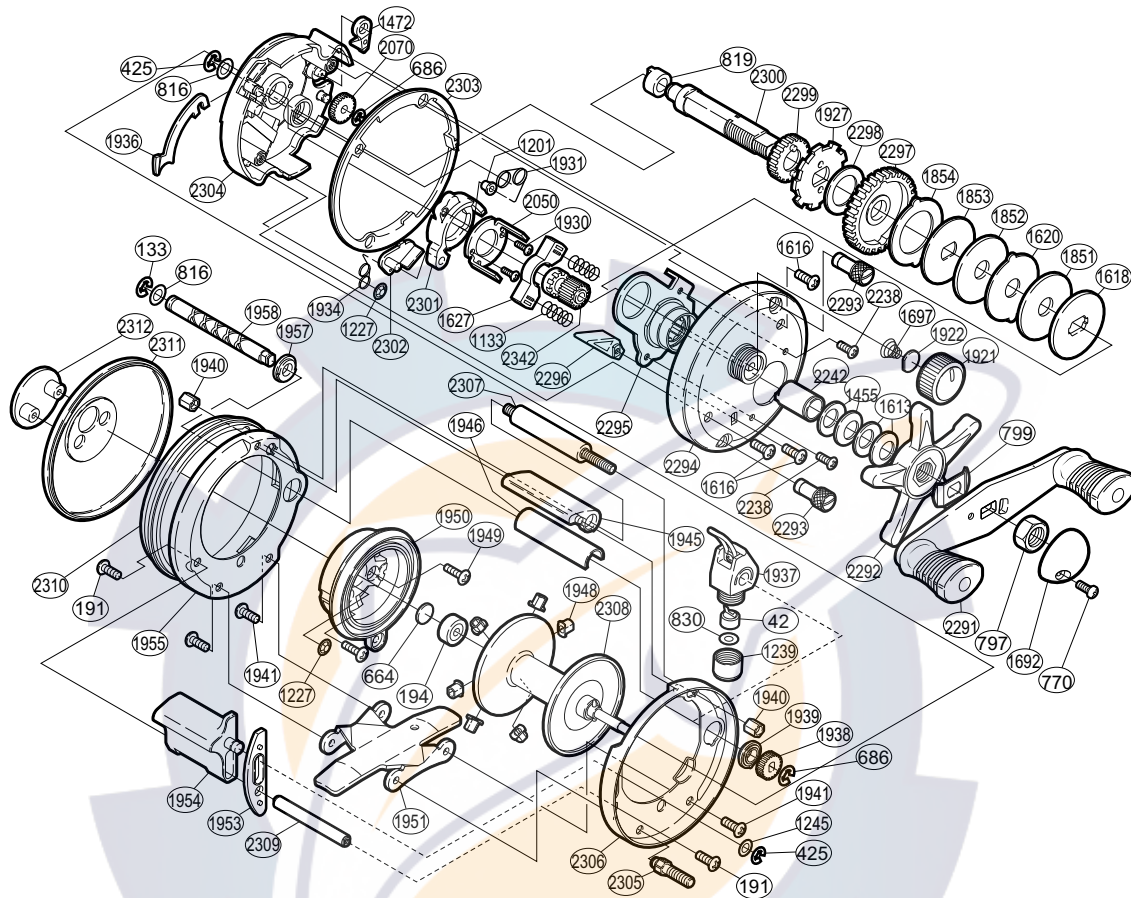

# SHIMANO® CORSAIR®

CS-300A

Part No.	Description	Part No.	Description	Part No.	Description
BNT0042	Line Guide Pawl	BNT1851	Drag Washer (C)	BNT2050	Clutch Cam Retainer
BNT0133	"E" Lock	BNT1852	Drag Washer (B-2)	BNT2070	Idle Gear (B)
BNT0191	Clutch Bar Support Screw	BNT1853	Key Washer (A)	BNT2238	Bush Plate Screw
BNT0194	Ball Bearing	BNT1854	Eared Washer (B-1)	BNT2242	Roller Clutch Inner Tube
BNT0425	"E" Lock	BNT1921	Cast Control Cap	BNT2291	Handle Assembly
BNT0664	Spacer B	BNT1922	Cast Control Spacer	BNT2292	Star Drag
BNT0686	"E" Lock	BNT1927	Anti-Reverse Ratchet	BNT2293	Right Side Plate Nut
BNT0770	Handle Nut Plate Screw	BNT1930	Clutch Cam Screw	BNT2294	Right Side Plate
BNT0797	Handle Nut	BNT1931	Retractor Spring	BNT2295	Roller Clutch Assembly
BNT0799	Friction Washer	BNT1934	Clutch Pawl Spring	BNT2296	Return Pin Guide
BNT0816	Shaft Washer	BNT1936	Clutch Plate	BNT2297	Drive Gear
BNT0819	Drive Shaft Bushing	BNT1937	Line Guide Assembly	BNT2298	Drive Shaft Washer (B)
BNT0830	Spacer (optional)	BNT1938	Idle Gear (C)	BNT2299	Idle Gear (A)
BNT1133	Yoke Spring	BNT1939	Worm Bushing (A)	BNT2300	Drive Shaft
BNT1201	Retractor Spring Collar	BNT1940	Frame Nut	BNT2301	Clutch Cam
BNT1227	Push Nut (SPN-2)	BNT1941	Stand Screw	BNT2302	Clutch Pawl
BNT1239	Pawl Cap	BNT1945	Thumb Rest	BNT2303	A-Side Seal
BNT1245	Clutch Bar Support Spacer	BNT1946	Level Wind Guard	BNT2304	Set Plate
BNT1455	Drag Spring Washer (H)	BNT1948	Brake Collar	BNT2305	Stand Bolt
BNT1472	Anti-Reverse Pawl	BNT1949	Left Side Plate Screw	BNT2306	Right Side Frame
BNT1613	Drag Spring Washer (L)	BNT1950	Brake Case	BNT2307	Frame Bar
BNT1616	Right Side Plate Screw	BNT1951	Stand	BNT2308	Spool Assembly
BNT1618	Key Washer (C)	BNT1953	Clutch Bar Guide	BNT2309	Clutch Bar Support
BNT1620	Eared Washer	BNT1954	Quick-Fire II Clutch Bar	BNT2310	B-Side Seal
BNT1627	Yoke	BNT1955	Left Side Frame	BNT2311	Left Side Plate
BNT1692	Handle Nut Plate	BNT1957	Worm Bushing (B)	BNT2312	Left Side I.D. Plate
BNT1697	Spool Tension Spring	BNT1958	Worm Shaft	BNT2342	Pinion Gear