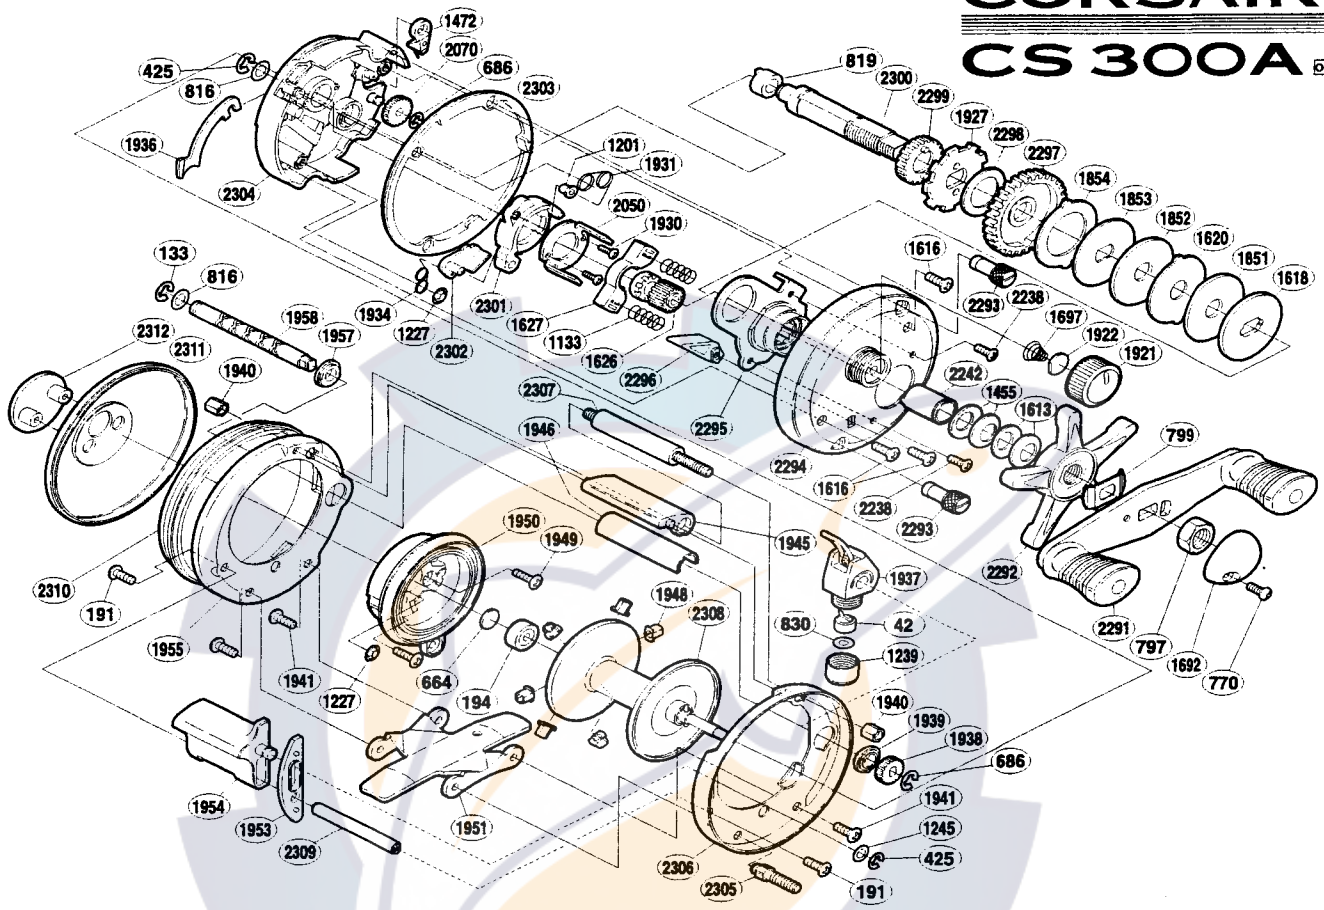

**CORSAIR™**  
**CS 300A**

Part No.	Description
BNT0042	Line Guide Pawl
BNT0133	iEi Lock
BNT0191	Clutch Bar Support Screw
BNT0194	Ball Bearing
BNT0425	iEi Lock
BNT0664	Spacer B
BNT0686	iEi Lock
BNT0770	Handle Nut Plate Screw
BNT0797	Handle Nut
BNT0799	Friction Washer
BNT0816	Shaft Washer
BNT0819	Drive Shaft Bushing
BNT0830	Spacer (optional)
BNT1133	Yoke Spring
BNT1201	Retractor Spring Collar
BNT1227	Push Nut (SPN-2)
BNT1239	Pawl Cap
BNT1245	Clutch Bar Support Spacer
BNT1455	Drag Spring Washer (H)
BNT1472	Anti-Reverse Pawl
BNT1613	Drag Spring Washer (L)
BNT1616	Right Side Plate Screw
BNT1618	Key Washer (C)
BNT1620	Eared Washer
BNT1626	Pinion Gear
BNT1627	Yoke
BNT1692	Handle Nut Plate

Part No.	Description
BNT1958	Worm Shaft
BNT2050	Clutch Cam Retainer
BNT2070	Idle Gear (B)
BNT2238	Bush Plate Screw
BNT2242	Roller Clutch Inner Tube
BNT2291	Handle Assembly
BNT2292	Star Drag
BNT2293	Right Side Plate Nut
BNT2294	Right Side Plate
BNT2295	Roller Clutch Assembly
BNT2296	Return Pin Guide
BNT2297	Drive Gear
BNT2298	Drive Shaft Washer (B)
BNT2299	Idle Gear (A)
BNT2300	Drive Shaft
BNT2301	Clutch Cam
BNT2302	Clutch Pawl
BNT2303	A-Side Seal
BNT2304	Set Plate
BNT2305	Stand Bolt
BNT2306	Right Side Frame
BNT2307	Frame Bar
BNT2308	Spool Assembly
BNT2309	Clutch Bar Support
BNT2310	B-Side Seal
BNT2311	Left Side Plate
BNT2312	Left Side I.D. Plate