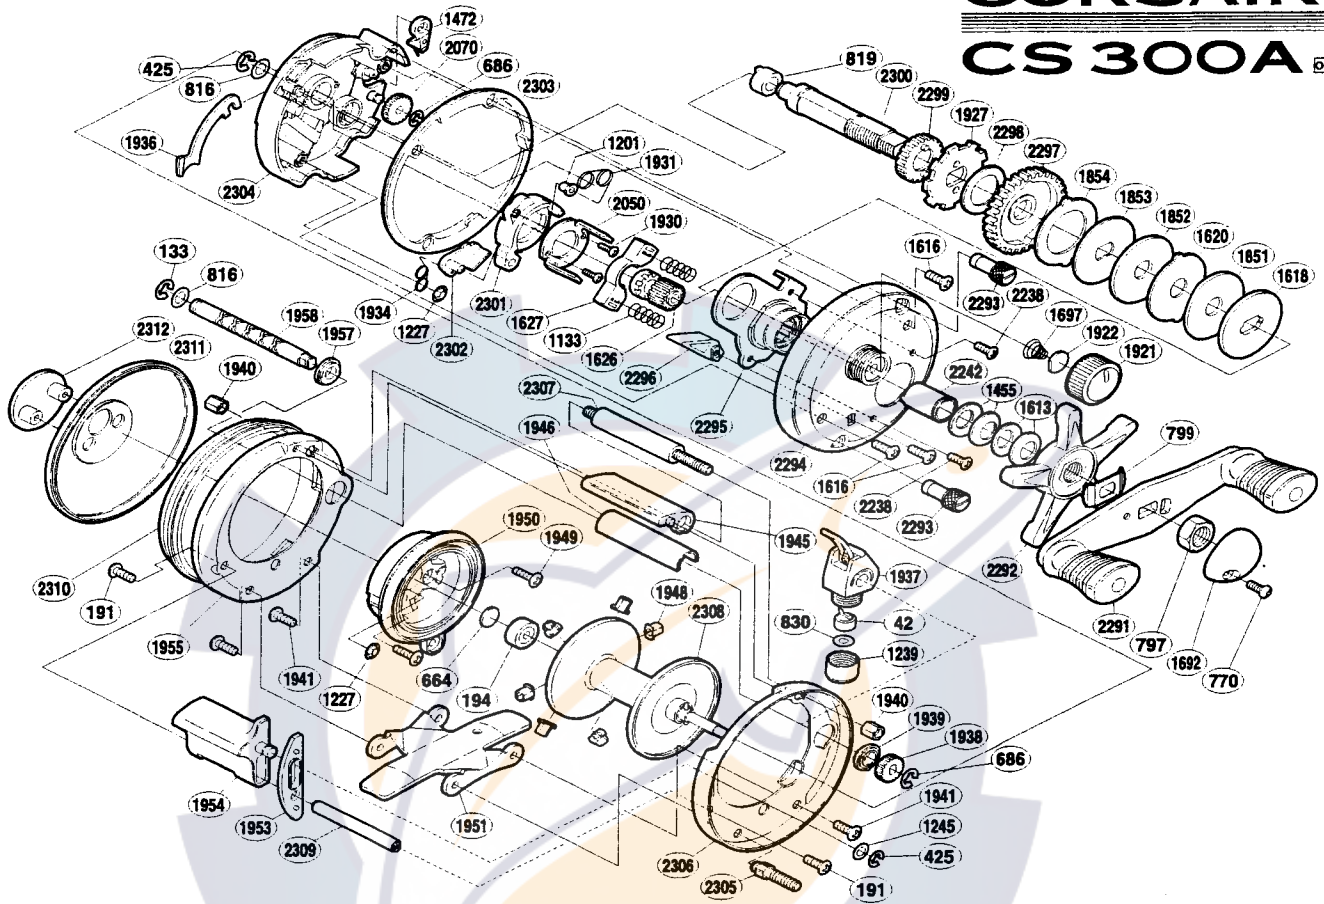

CORSAIR™
CS 300A

Part No.	Description
BNT0042	Line Guide Pawl
BNT0133	iEi Lock
BNT0191	Clutch Bar Support Screw
BNT0194	Ball Bearing
BNT0425	iEi Lock
BNT0664	Spacer B
BNT0686	iEi Lock
BNT0770	Handle Nut Plate Screw
BNT0797	Handle Nut
BNT0799	Friction Washer
BNT0816	Shaft Washer
BNT0819	Drive Shaft Bushing
BNT0830	Spacer (optional)
BNT1133	Yoke Spring
BNT1201	Retractor Spring Collar
BNT1227	Push Nut (SPN-2)
BNT1239	Pawl Cap
BNT1245	Clutch Bar Support Spacer
BNT1455	Drag Spring Washer (H)
BNT1472	Anti-Reverse Pawl
BNT1613	Drag Spring Washer (L)
BNT1616	Right Side Plate Screw
BNT1618	Key Washer (C)
BNT1620	Eared Washer
BNT1626	Pinion Gear
BNT1627	Yoke
BNT1692	Handle Nut Plate

Part No.	Description
BNT1958	Worm Shaft
BNT2050	Clutch Cam Retainer
BNT2070	Idle Gear (B)
BNT2238	Bush Plate Screw
BNT2242	Roller Clutch Inner Tube
BNT2291	Handle Assembly
BNT2292	Star Drag
BNT2293	Right Side Plate Nut
BNT2294	Right Side Plate
BNT2295	Roller Clutch Assembly
BNT2296	Return Pin Guide
BNT2297	Drive Gear
BNT2298	Drive Shaft Washer (B)
BNT2299	Idle Gear (A)
BNT2300	Drive Shaft
BNT2301	Clutch Cam
BNT2302	Clutch Pawl
BNT2303	A-Side Seal
BNT2304	Set Plate
BNT2305	Stand Bolt
BNT2306	Right Side Frame
BNT2307	Frame Bar
BNT2308	Spool Assembly
BNT2309	Clutch Bar Support
BNT2310	B-Side Seal
BNT2311	Left Side Plate
BNT2312	Left Side I.D. Plate