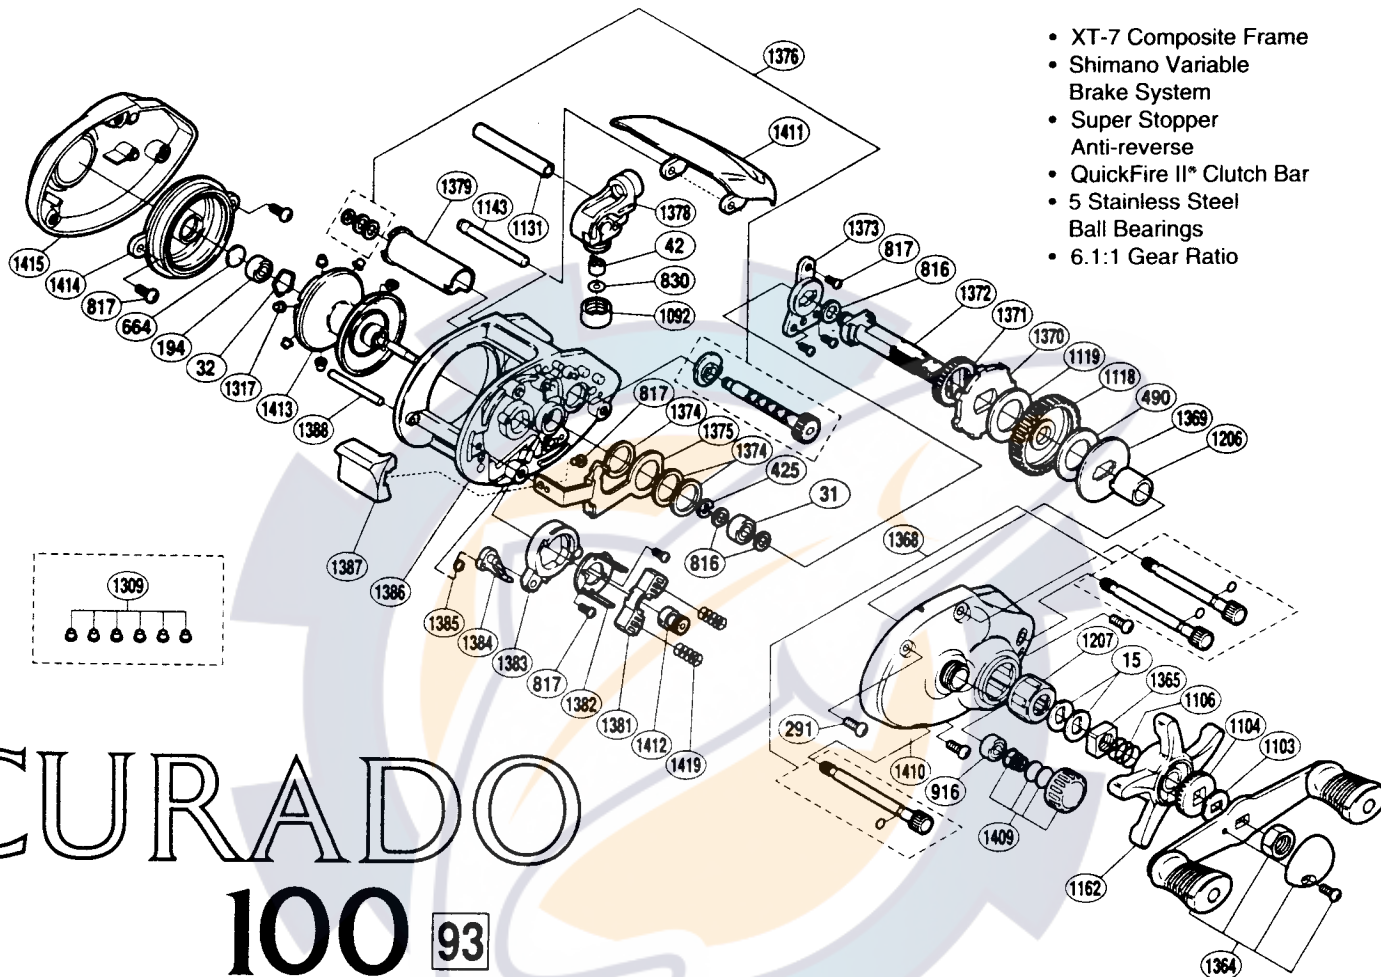

BANTAM® CURADO™
Baitcasting Reels

Ferocious

- XT-7 Composite Frame
- Shimano Variable Brake System
- Super Stopper Anti-reverse
- QuickFire II® Clutch Bar
- 5 Stainless Steel Ball Bearings
- 6.1:1 Gear Ratio

CURADO

100 93

EXPLODED PARTS VIEW

MODEL NO.	LINE / CAPACITY	GEAR RATIO	WT. (OZ.)	BEARINGS
CU-100A	8/210, 12/120, 14/110	6.1:1	8.9	4 ball, 1 roller

Competition on the tournament trail is fierce. The Curado™ is a ferocious reel, with the inborn characteristics serious tournament fishermen crave.

To begin, not only is the Curado's ergonomic shape comfortable to hold the long hours between blast-off and weigh in, but it's long throw handle with oversized paddles also provides a firm grip. Casting performance is incredible, as total freespool may be attained with the Shimano Variable Break System™. A high speed 6.1:1 gear ratio retrieves high speed lures with extraordinary results. 5 stainless steel bearings (4 ball, 1 roller) provide the durability and smoothness needed to thrive in competition. Finally, hooksets are firm and instantaneous with Super Stopper's one-way roller bearing anti-reverse system.