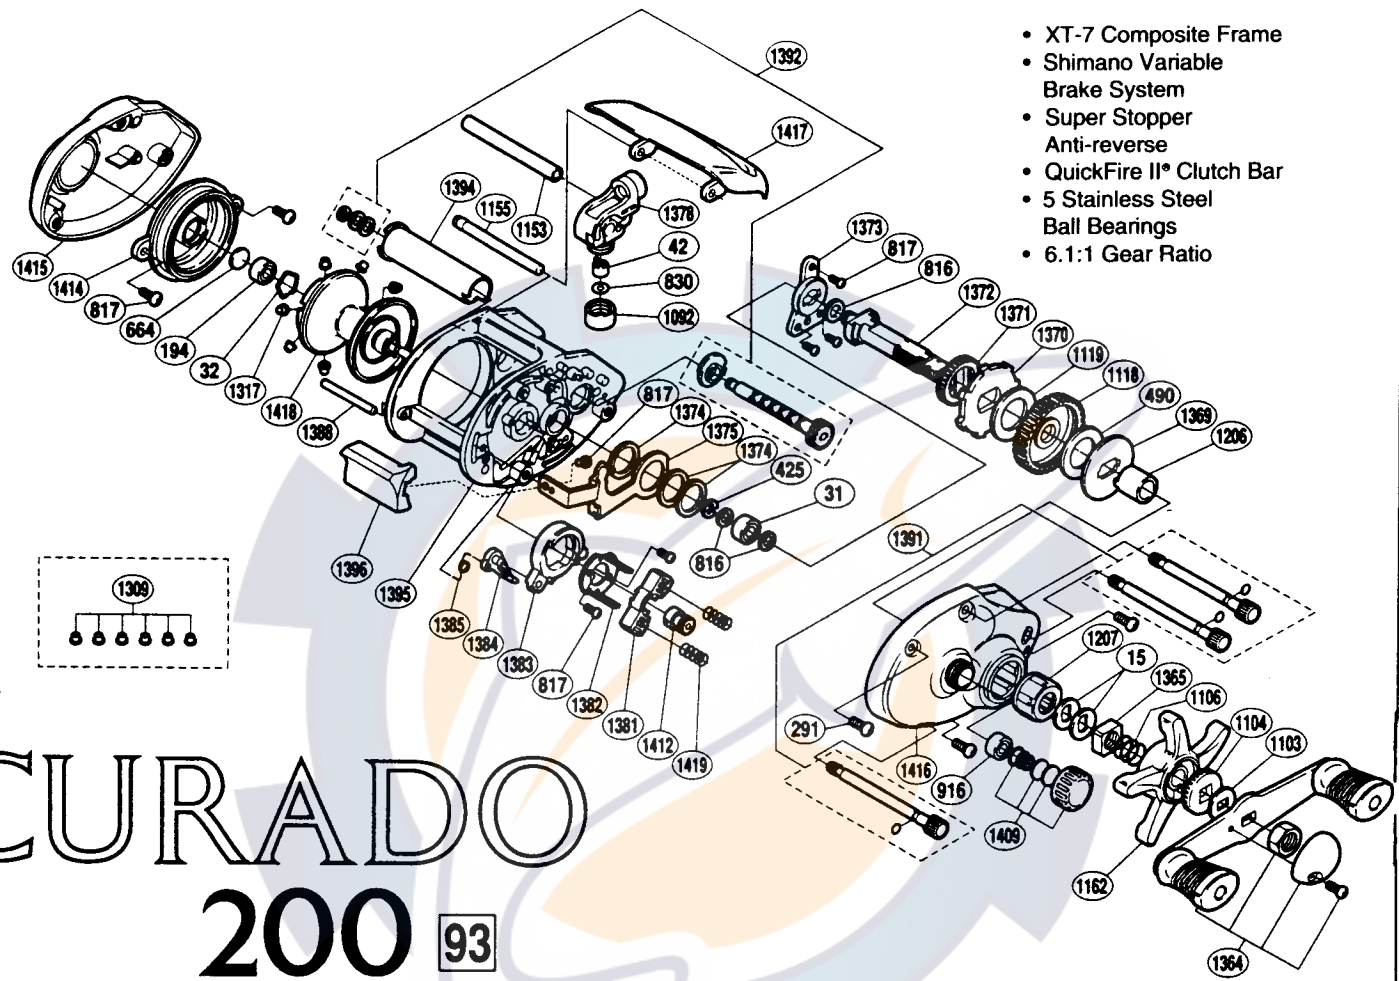

BANTAM® CURADO™
Baitcasting Reels

Ferocious

- XT-7 Composite Frame
- Shimano Variable Brake System
- Super Stopper Anti-reverse
- QuickFire II® Clutch Bar
- 5 Stainless Steel Ball Bearings
- 6.1:1 Gear Ratio

CURADO

200 93

EXPLODED PARTS VIEW

MODEL NO.	LINE / CAPACITY	GEAR RATIO	WT. (OZ.)	BEARINGS
CU-200A	10/210, 12/150, 14/140	6.1:1	9.2	4-ball, 1 roller

Competition on the tournament trail is fierce. The Curado™ is a ferocious reel, with the inborn characteristics serious tournament fishermen crave.

To begin, not only is the Curado's ergonomic shape comfortable to hold the long hours between blast-off and weigh in, but it's long throw handle with oversized paddles also provides a firm grip. Casting performance is incredible, as total freespool may be attained with the Shimano Variable Break System™. A high speed 6.1:1 gear ratio retrieves high speed lures with extraordinary results. 5 stainless steel bearings (4 ball, 1 roller) provide the durability and smoothness needed to thrive in competition. Finally, hooksets are firm and instantaneous with Super Stopper's one-way roller bearing anti-reverse system.