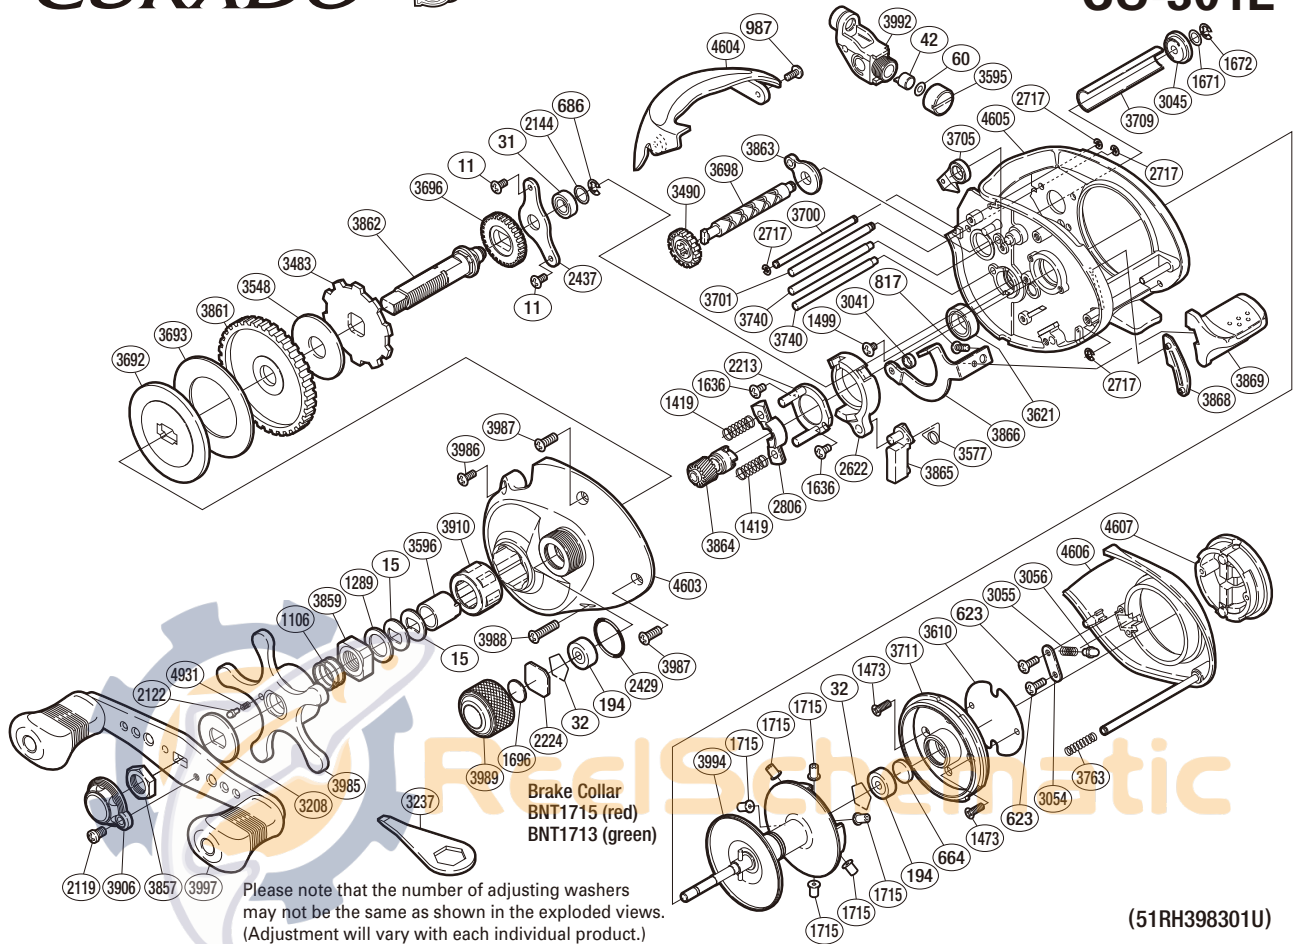

SHIMANO

CURADO S A-RB

CU-301E

Part No.	Description	Part No.	Description	Part No.	Description
BNT0011	Screw	BNT2622	Clutch Cam	BNT3859	Star Drag Nut
BNT0015	Drag Spring Washer	BNT2717	E Lock	BNT3861	Drive Gear
BNT0031	Ball Bearing	BNT2806	Yoke	BNT3862	Drive Shaft
BNT0032	Bearing Retainer	BNT3041	Clutch Plate Shaft Support	BNT3863	Worm Bushing A
BNT0042	Line Guide Pawl	BNT3045	Worm Bushing B	BNT3864	Pinion Gear
BNT0060	Spacer	BNT3054	Click Pin Retainer	BNT3865	Clutch Pawl
BNT0194	Ball Bearing	BNT3055	Click Spring	BNT3866	Clutch Plate
BNT0623	Screw	BNT3056	Click Pin	BNT3868	Clutch Bar Guide B
BNT0664	Spacer B	BNT3208	Star Drag Click Plate	BNT3869	Quick-Fire II Clutch Bar
BNT0686	E Lock	BNT3483	Anti-Reverse Ratchet	BNT3906	Handle Retainer
BNT0817	Screw	BNT3490	Idle Gear	BNT3910	Roller Clutch Bearing
BNT0987	Screw	BNT3548	Drag Washer	BNT3985	Star Drag
BNT1106	Star Drag Spring	BNT3577	Clutch Pawl Spring	BNT3986	Screw
BNT1289	Star Drag Spacer	BNT3595	Pawl Cap	BNT3987	Screw
BNT1419	Yoke Spring	BNT3596	Roller Clutch Inner Tube	BNT3988	Screw
BNT1473	Screw	BNT3610	Brake Case Spacer	BNT3989	Cast Control Cap
BNT1499	Screw	BNT3621	Ball Bearing	BNT3992	Line Guide
BNT1636	Screw	BNT3692	Key Washer	BNT3994	Spool Assembly
BNT1671	Washer	BNT3693	Drag Washer	BNT3997	Handle Assembly
BNT1672	E Lock	BNT3696	Idle Gear	BNT4603	Left Side Plate
BNT1696	Cast Control Spacer	BNT3698	Worm Shaft	BNT4604	Thumb Rest
BNT1715	Brake Collar (red)	BNT3700	Line Guard	BNT4605	One-Piece Frame
BNT2119	Screw	BNT3701	Level Wind Guide	BNT4606	Right Side Plate
BNT2122	Click Pin	BNT3705	Anti-Reverse Pawl	BNT4607	Turnkey Dial
BNT2144	Washer	BNT3709	Level Wind Guard	BNT4931	Click Spring
BNT2213	Clutch Cam Retainer	BNT3711	Brake Case		
BNT2224	Spool Tension Spacer	BNT3740	Stabilizer Bar		
BNT2429	O Ring	BNT3763	Side Plate Spring	BNT1713	Brake Collar (green) (accessory)
BNT2437	Drive Shaft Retainer	BNT3857	Handle Nut	BNT3237	Wrench (accessory)