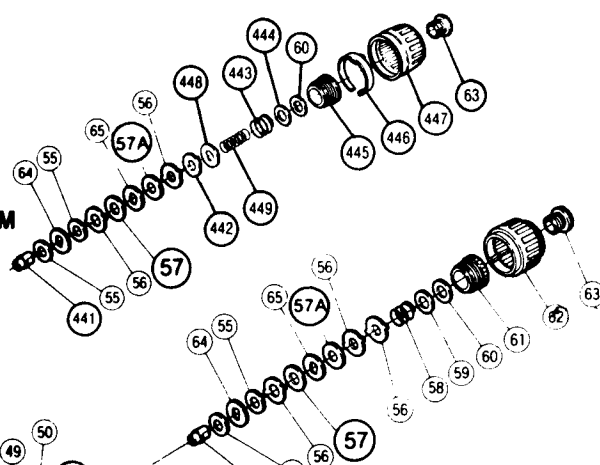

SHIMANO®

1987 REPAIR MANUAL

Shimano American Corporation, One Shimano Dr.
Irvine, CA 92718

NEW DRAG PARTS

440.	Drag Knob Click Spring*	.20
441.	Drag Shaft	1.20
442.	Spring Washer	.15
443.	Drag Spring	.35
444.	Base Spring Washer	.15
445.	Spring Housing	.65
446.	Stop Ring	.25
447.	Drag Adjusting Knob	1.20
448.	Lock Washer	.20
449.	Lock Spring	.15

*New longer spring.

NEW DRAG SYSTEM