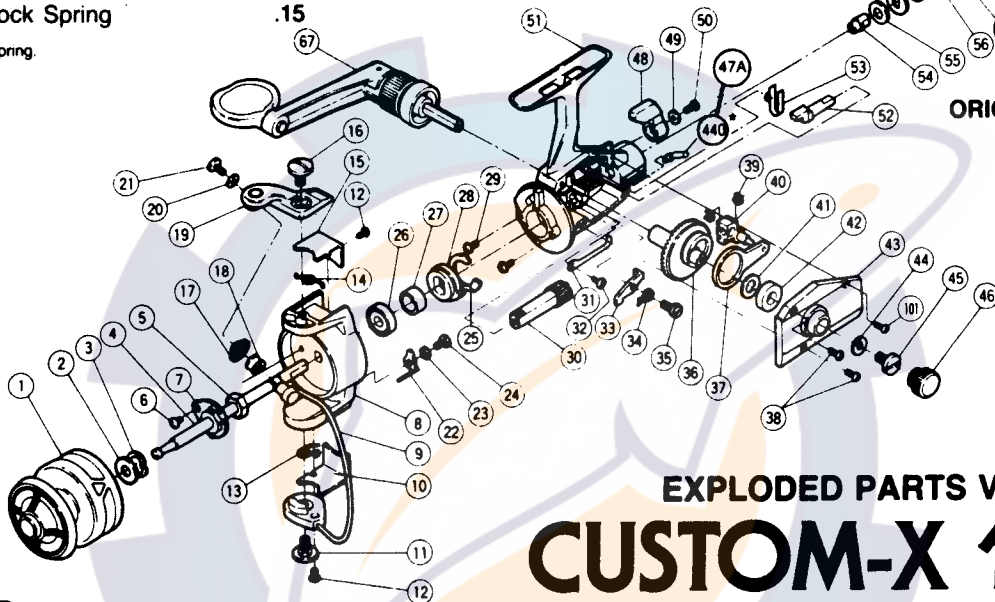

ORIGINAL DRAG SYSTEM

EXPLODED PARTS VIEW CUSTOM-X 1000

TO ORDER:

This reel belongs to the "Rear Drag" series.
Please order parts using the abbreviation
"RD" and the part number.

PARTS LIST

PART# DESCRIPTION

1. Spool
2. Spool Spacer
3. Tension Spring
4. Spindle
5. Rotor Nut
6. Nut Lock Screw
7. Rotor Nut Lock
8. Rotor
9. Bail Wire
10. Trip Lever Cover
11. Bail Wire Screw
12. Cover Screw
13. Trip Lever Spring
14. Bail Spring
15. Bail Spring Cover
16. Trigger Screw
17. Line Guide Spacer
18. Roller Line Guide
19. Quickfire Trigger
20. Guide Screw Lock Washer
21. Bail Wire Screw
22. Trip Lever
23. Trip Lever Spacer

PART# DESCRIPTION

24. Trip Lever Screw
25. Anti Reverse Lock Out
26. Ball Bearing
27. Bearing Spacer
28. Self Center Ratchet
29. Bearing Retainer Screw
30. Pinion Gear
31. Drag Click
32. Multi Purpose Screw
33. Anti Reverse Dog
34. Anti Reverse Dog Spring
35. Anti Reverse Dog Screw
36. Drive Gear
37. Oscillation Guide
38. Side Plate Screw
39. "C" Lock
40. Oscillation Guide Block
41. Thrust Washer
42. Drive Gear Bushing
43. Side Plate
44. Handle Screw Lock Washer
45. Handle Screw

PART# DESCRIPTION

46. Dust Cap
- 47A. Drag Knob Click Spring
48. Anti Reverse Lever
49. Lock Washer
50. Anti Reverse Lever Screw
51. Housing
52. Anti Reverse Shaft
53. Anti Reverse Shaft Spring
54. Drag Shaft
55. Drag Washer A
56. Keyed Washer
57. Drag Washer (Black)
- 57A. Drag Washer (White)
58. Drag Spring
59. Base Spring Washer
60. Friction Washer
61. Spring Housing
62. Drag Adjusting Knob
63. Drag Screw
64. Ratchet Washer
65. D Washer
67. Handle
101. Side Plate Screw #2