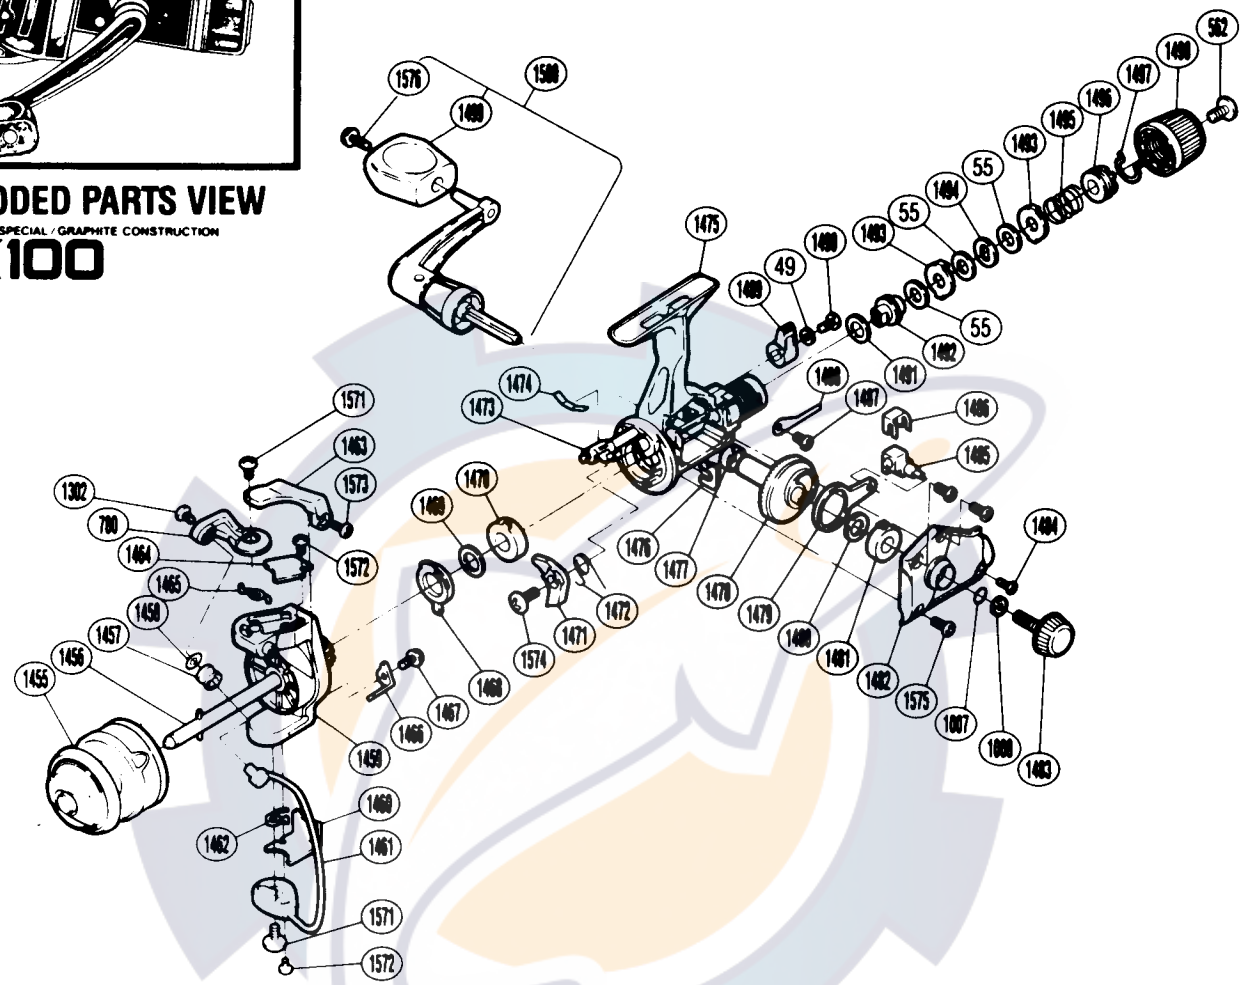

**EXPLODED PARTS VIEW**  
ULTRA LIGHT SPECIAL / GRAPHITE CONSTRUCTION  
**FX100**

### PARTS LIST

PART #	DESCRIPTION
RD 0049	Lock Washer
RD 0055	Drag Washer "C(1)" (Black)
RD 0562	Drag Programmer Screw
RD 0780	Bail Arm
RD 1007	Lock Washer Retainer
RD 1008	Handle Lock Washer
RD 1302	Line Roller Screw
RD 1455	Spool Assembly
RD 1456	Main Shaft
RD 1457	Line Roller
RD 1458	Line Roller Washer
RD 1459	Rotor
RD 1460	Bail Trip Cover
RD 1461	Bail Assembly
RD 1462	Lever Spring
RD 1463	Quick-Fire II Trigger
RD 1464	Bail Spring Cover
RD 1465	Bail Spring
RD 1466	Bail Trip Lever
RD 1467	Trip Lever Screw

PART #	DESCRIPTION
RD 1468	Anti-Reverse Lock Out
RD 1469	Bushing Washer
RD 1470	Bushing
RD 1471	Anti-Reverse Pawl
RD 1472	Anti-Reverse Pawl Spring
RD 1473	Anti-Reverse Cam
RD 1474	Anti-Reverse Cam Spring
RD 1475	Body
RD 1476	Rotor Lock
RD 1477	Bushing B
RD 1478	Drive Gear
RD 1479	Oscillating Arm
RD 1480	Drive Gear Washer
RD 1481	Bushing A
RD 1482	Side Cover
RD 1483	Handle Screw Cap
RD 1484	Side Cover Screw (B)
RD 1485	Oscillating Block
RD 1486	Oscillating Block Retainer
RD 1487	Drag Click Screw

PART #	DESCRIPTION
RD 1488	Drag Click
RD 1489	Anti-Reverse Lever
RD 1490	Anti-Reverse Lever Screw
RD 1491	Drag Washer "H2"
RD 1492	Drag Shaft
RD 1493	Eared Washer "B"
RD 1494	Key Washer "A"
RD 1495	Drag Coil Spring
RD 1496	Pressure Screw
RD 1497	Hold Click Spring
RD 1498	Drag Knob
RD 1499	Handle Knob
RD 1500	Handle Assembly
RD 1571	Bail Trip Cam Screw
RD 1572	Bail Trip Cover Screw
RD 1573	Trigger Screw
RD 1574	Anti-Reverse Pawl Screw
RD 1575	Side Cover Screw (A)
RD 1576	Handle Knob Screw