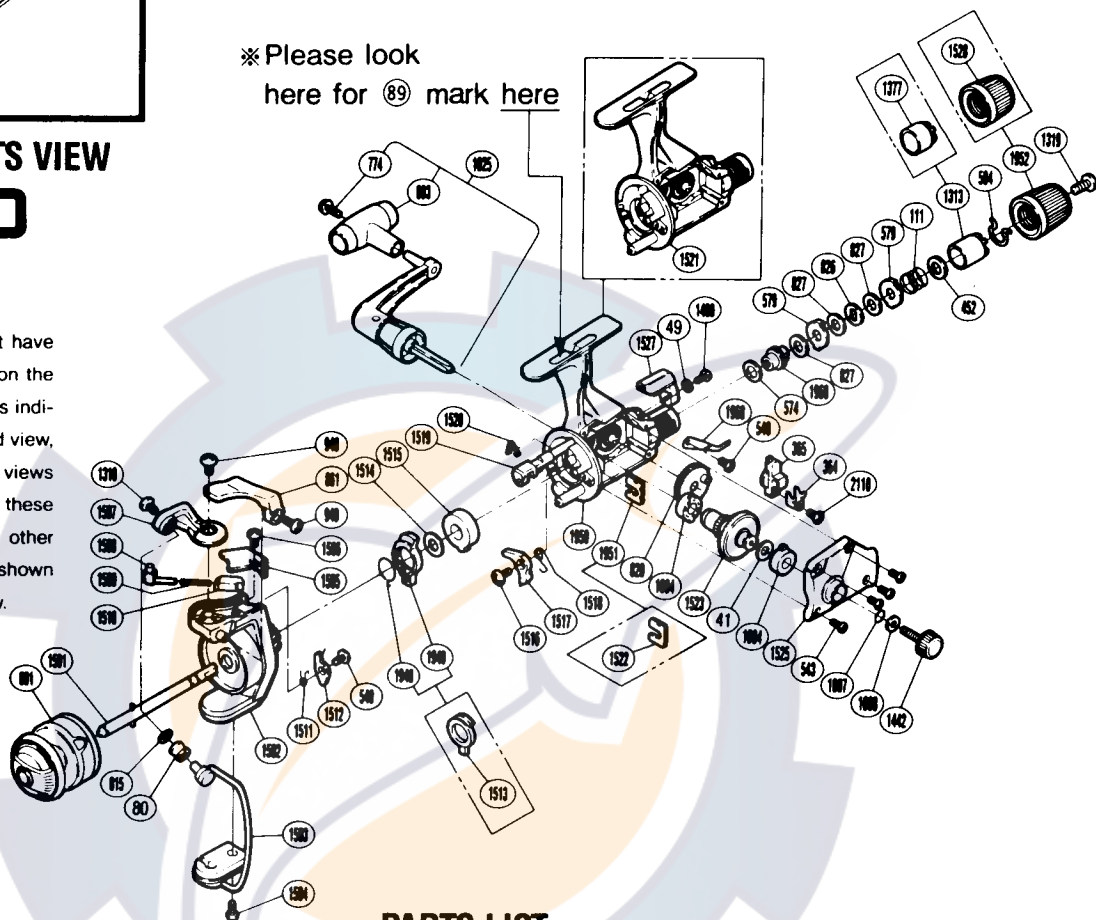

## FX200

\*If your reel does not have an 89 mark molded on the top of the reel foot as indicated in the exploded view, please use the parts views in the boxes to order these specific parts. All other parts numbers are as shown in the exploded view.

## PARTS LIST

## PART # DESCRIPTION

RD 0041	Drive Gear Washer
RD 0049	Lock Washer
RD 0080	Line Roller
RD 0111	Drag (Coil) Spring
RD 0364	Oscillating Slider Retainer
RD 0365	Oscillating Slider
RD 0452	Drag Spring Washer "A"
RD 0540	Anti-Reverse Pawl Screw
RD 0543	Side Cover Screw (B)
RD 0574	Drag Washer "C2" (White)
RD 0579	Eared Washer "B"
RD 0584	Hold Click Spring
RD 0774	Handle Knob Screw
RD 0801	Spool Assembly (Universal)
RD 0803	Handle Knob
RD 0815	Line Roller Washer
RD 0820	Oscillating Gear
RD 0826	Key Washer "A"
RD 0827	Drag Washer "H1"
RD 0861	Quick-Fire II Trigger
RD 0940	Bail Trip Cam Screw
RD 0949	Trigger Screw

## PART # DESCRIPTION

RD 1513	Anti-Reverse Lock Out
RD 1514	Bushing Washer
RD 1515	Bushing
RD 1516	Anti-Reverse Pawl Screw
RD 1517	Anti-Reverse Pawl
RD 1518	Anti-Reverse Pawl Spring
RD 1519	Anti-Reverse Cam
RD 1520	Anti-Reverse Cam Spring
RD 1521	Body
RD 1522	Rotor Lock
RD 1523	Drive Gear
RD 1525	Side Cover
RD 1527	Anti-Reverse Lever
RD 1528	Drag Knob
RD 1948	Anti-Reverse Lock Out Spring
RD 1949	Anti-Reverse Lock Out
RD 1950	Body
RD 1951	Rotor Lock
RD 1952	Drag Knob
RD 1968	Drag Click
RD 1969	Drag Shaft
RD 2110	Slider Retainer Screw