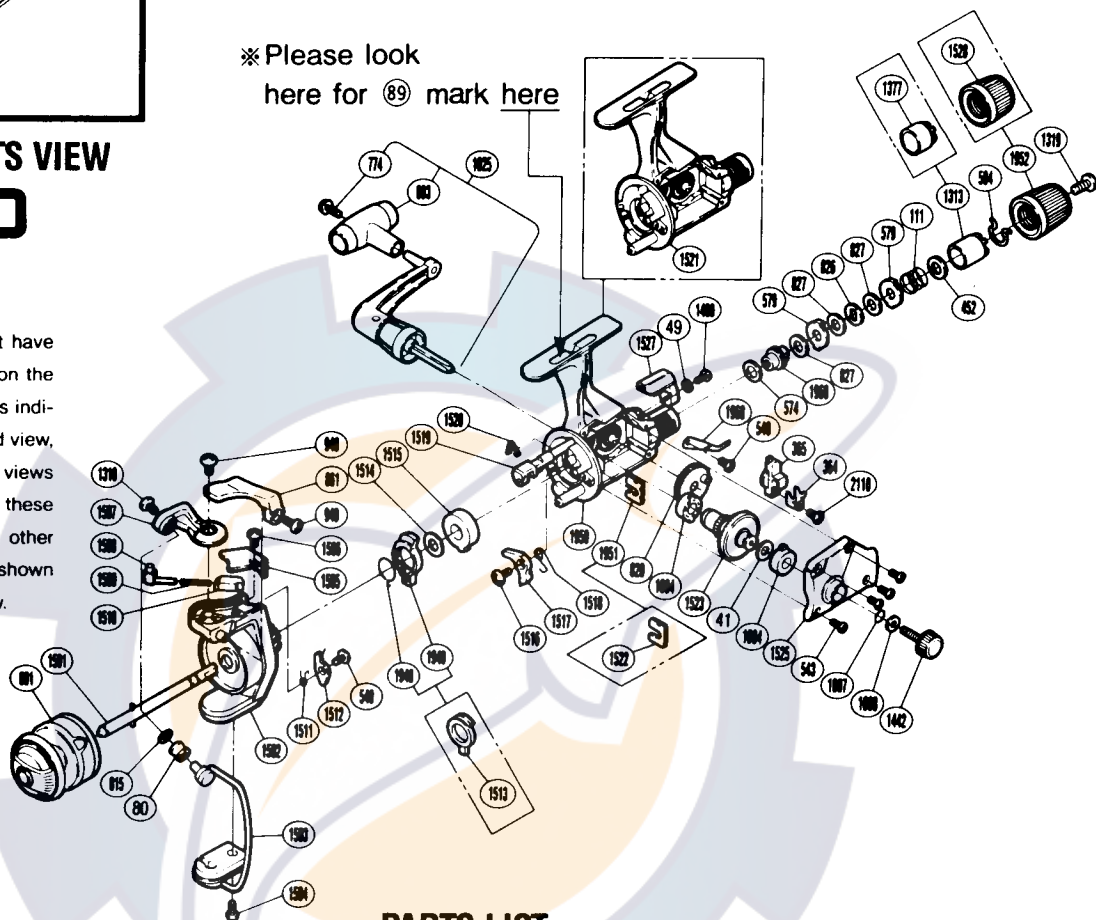

## FX200

\*If your reel does not have an (89) mark molded on the top of the reel foot as indicated in the exploded view, please use the parts views in the boxes to order these specific parts. All other parts numbers are as shown in the exploded view.

## PARTS LIST

## PART # DESCRIPTION

RD 0041	Drive Gear Washer
RD 0049	Lock Washer
RD 0080	Line Roller
RD 0111	Drag (Coil) Spring
RD 0364	Oscillating Slider Retainer
RD 0365	Oscillating Slider
RD 0452	Drag Spring Washer "A"
RD 0540	Anti-Reverse Pawl Screw
RD 0543	Side Cover Screw (B)
RD 0574	Drag Washer "C2" (White)
RD 0579	Eared Washer "B"
RD 0584	Hold Click Spring
RD 0774	Handle Knob Screw
RD 0801	Spool Assembly (Universal)
RD 0803	Handle Knob
RD 0815	Line Roller Washer
RD 0820	Oscillating Gear
RD 0826	Key Washer "A"
RD 0827	Drag Washer "H1"
RD 0861	Quick-Fire II Trigger
RD 0940	Bail Trip Cam Screw
RD 0949	Trigger Screw

## PART # DESCRIPTION

RD 1513	Anti-Reverse Lock Out
RD 1514	Bushing Washer
RD 1515	Bushing
RD 1516	Anti-Reverse Pawl Screw
RD 1517	Anti-Reverse Pawl
RD 1518	Anti-Reverse Pawl Spring
RD 1519	Anti-Reverse Cam
RD 1520	Anti-Reverse Cam Spring
RD 1521	Body
RD 1522	Rotor Lock
RD 1523	Drive Gear
RD 1525	Side Cover
RD 1527	Anti-Reverse Lever
RD 1528	Drag Knob
RD 1948	Anti-Reverse Lock Out Spring
RD 1949	Anti-Reverse Lock Out
RD 1950	Body
RD 1951	Rotor Lock
RD 1952	Drag Knob
RD 1968	Drag Click
RD 1969	Drag Shaft
RD 2110	Slider Retainer Screw