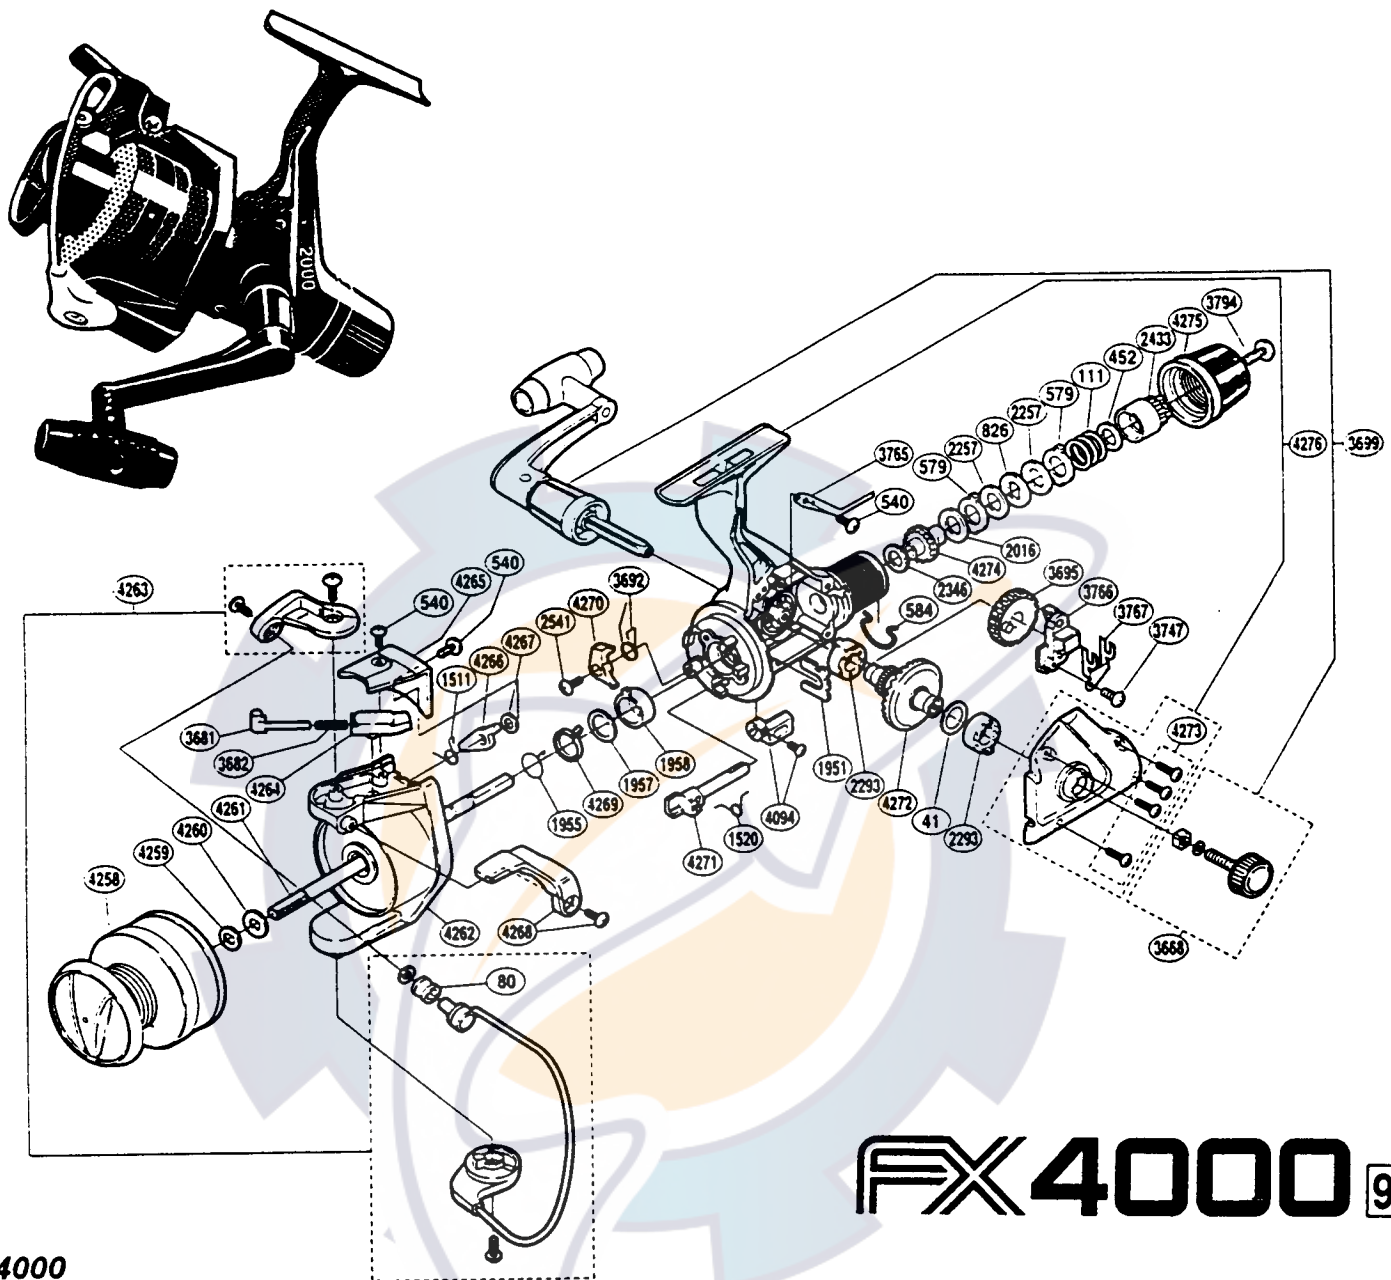

Exploded View

FX4000 95

FX4000

Part #	Description	Part #	Description	Part #	Description
RD 0041	Drive Gear Washer	RD 2346	Drag Washer "C" (cloth)	RD 4260	Spool Support
RD 0080	Line Roller	RD 2433	Pressure Screw	RD 4261	Main Shaft
RD 0111	Drag Coil Spring	RD 2541	Anti-Reverse Pawl Screw	RD 4262	Rotor Assembly
RD 0452	Drag Spring Washer	RD 3668	Handle Screw Cap Assembly	RD 4263	Bail Assembly
RD 0540	Multi Purpose Screw	RD 3681	Bail Spring Guide (A)	RD 4264	Bail Spring Guide (B)
RD 0579	Eared Washer "B"	RD 3682	Bail Spring	RD 4265	Bail Spring Cover
RD 0584	Hold Click Spring	RD 3692	Anti-Reverse Pawl Spring	RD 4266	Bail Trip Lever
RD 0826	Key Washer "A"	RD 3695	Oscillating Gear	RD 4267	Bail Trip Lever Washer
RD 1511	Lever Spring	RD 3699	Handle Assembly	RD 4268	Quick Fire II Trigger Assembly
RD 1520	Anti-Reverse Cam Spring	RD 3747	Slider Retainer Screw	RD 4269	Anti-Reverse Lock Out
RD 1951	Rotor Lock	RD 3765	Drag Click	RD 4270	Anti-Reverse Pawl
RD 1955	Anti-Reverse Lock Out Spring	RD 3766	Oscillating Slider	RD 4271	Anti-Reverse Cam
RD 1957	Bushing Washer	RD 3767	Oscillating Slider Retainer	RD 4272	Drive Gear
RD 1958	Bushing	RD 3794	Drag Knob Screw	RD 4273	Side Cover Screws
RD 2016	Drag Washer "H" (cloth)	RD 4094	Anti-Reverse Lever Assembly	RD 4274	Drag Shaft
RD 2257	Drag Washer "H" (blue)	RD 4258	Spool Assembly	RD 4275	Drag Knob
RD 2293	Drive Gear Bushing	RD 4259	Spool Washer	RD 4276	Body Assembly