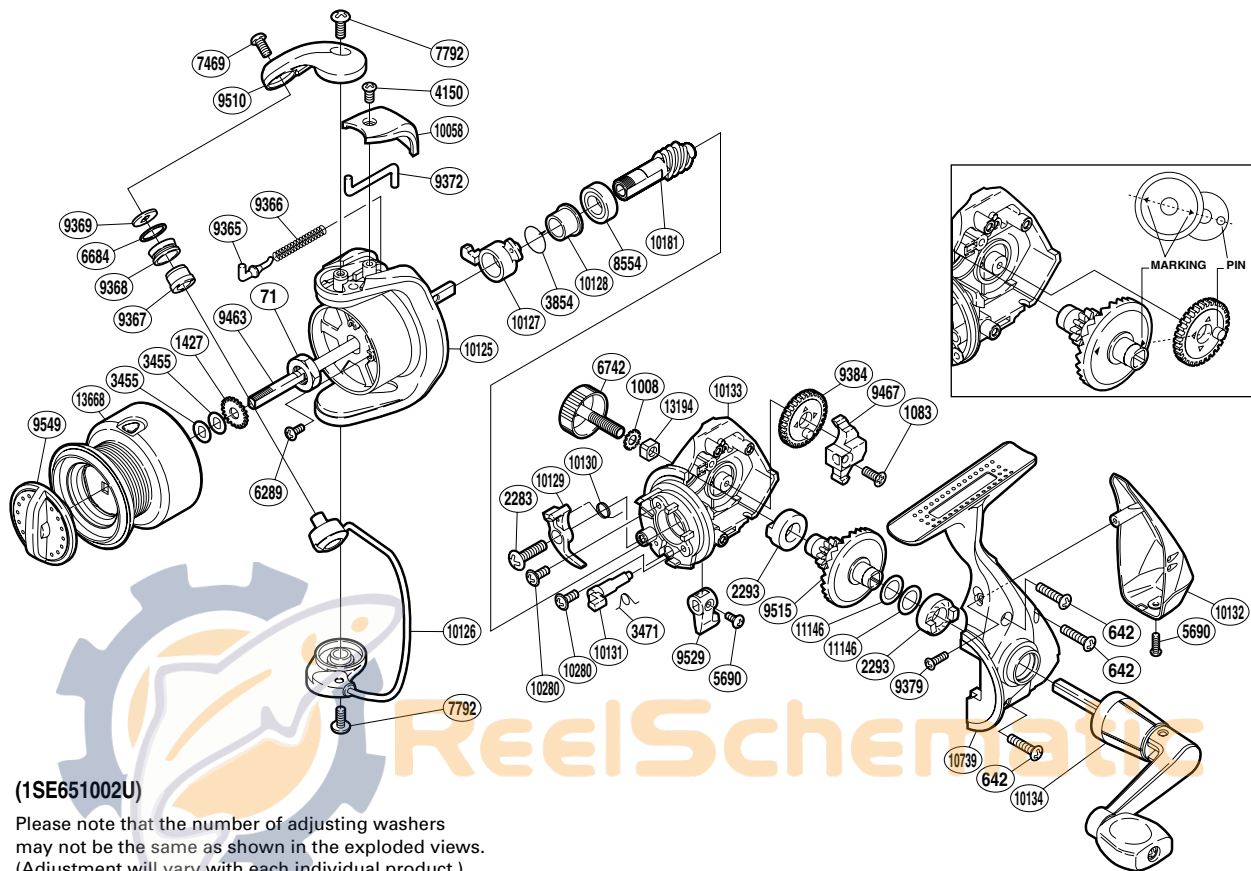

SHIMANO

FX

FX-1000FB

(1SE651002U)

Please note that the number of adjusting washers may not be the same as shown in the exploded views. (Adjustment will vary with each individual product.)

Part No.	Description	Part No.	Description	Part No.	Description
RD 0071	Rotor Nut	RD 8554	Ball Bearing	RD10126	Bail Assembly
RD 0642	Screw	RD 9365	Bail Spring Guide	RD10127	Anti-Reverse Lock Out
RD 1008	Handle Lock Washer	RD 9366	Bail Spring	RD10128	Lock Out Spring Holder
RD 1083	Screw	RD 9367	Line Roller Bushing	RD10129	Anti-Reverse Pawl
RD 1427	Spool Support	RD 9368	Line Roller	RD10130	Anti-Reverse Pawl Spring
RD 2283	Screw	RD 9369	Line Roller Washer	RD10131	Anti-Reverse Cam
RD 2293	Drive Gear Bushing	RD 9372	Bail Trip Lever	RD10132	Rear Protector
RD 3455	Spool Washer	RD 9379	Screw	RD10133	Body
RD 3471	Anti-Reverse Cam Spring	RD 9384	Oscillating Gear	RD10134	Handle Assembly
RD 3854	Anti-Reverse Lock Out Spring	RD 9463	Main Shaft	RD10181	Pinion Gear
RD 4150	Screw	RD 9467	Oscillating Slider	RD10280	Screw
RD 5690	Screw	RD 9510	Bail Arm	RD10739	Side Cover
RD 6289	Screw	RD 9515	Drive Gear	RD11146	Washer
RD 6684	Line Roller Spacer	RD 9529	Anti-Reverse Lever	RD13194	Handle Screw Lock
RD 6742	Handle Screw Cap	RD 9549	Drag Knob	RD13668	Spool Assembly
RD 7469	Screw	RD10058	Bail Spring Cover		
RD 7792	Screw	RD10125	Rotor		