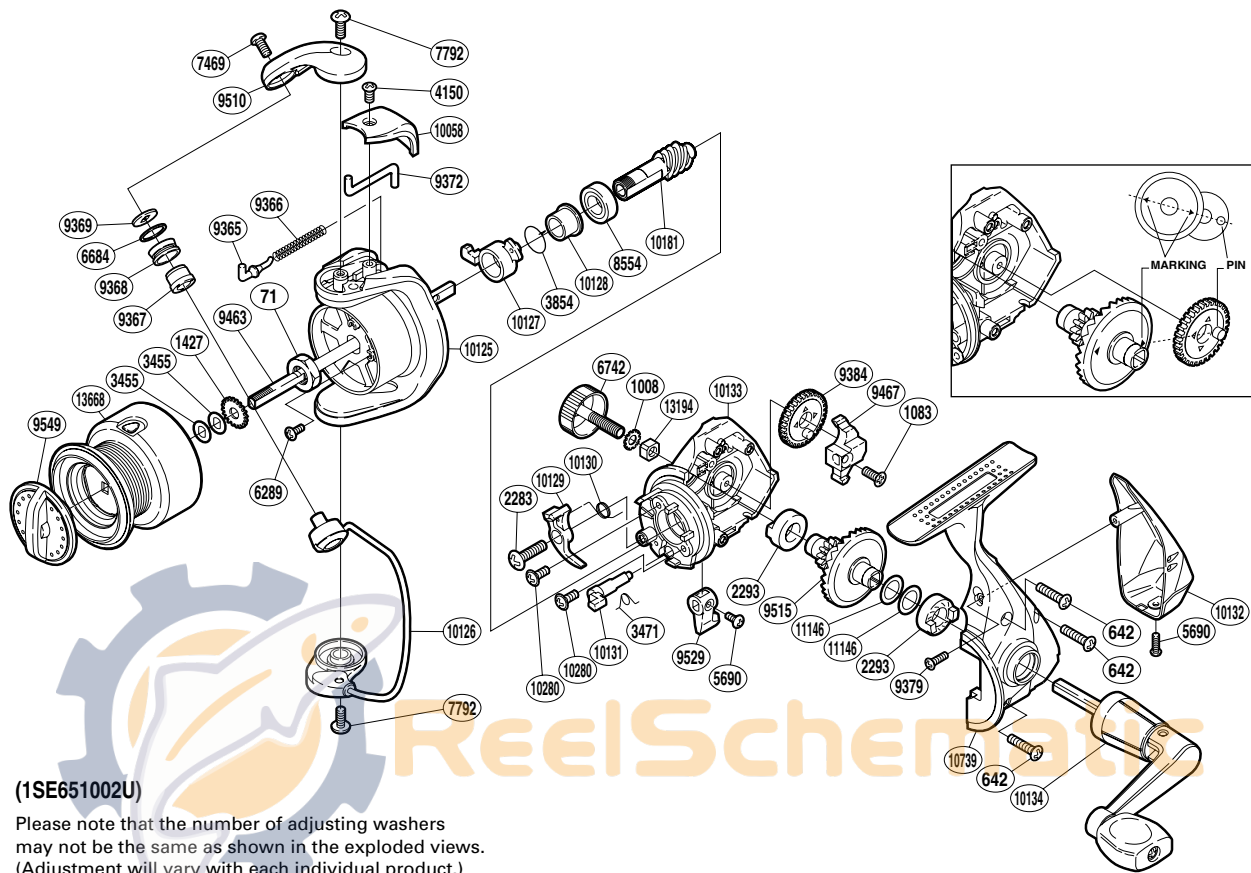

# SHIMANO

## FX

### FX-1000FB

Part No.	Description	Part No.	Description	Part No.	Description
RD 0071	Rotor Nut	RD 8554	Ball Bearing	RD10126	Bail Assembly
RD 0642	Screw	RD 9365	Bail Spring Guide	RD10127	Anti-Reverse Lock Out
RD 1008	Handle Lock Washer	RD 9366	Bail Spring	RD10128	Lock Out Spring Holder
RD 1083	Screw	RD 9367	Line Roller Bushing	RD10129	Anti-Reverse Pawl
RD 1427	Spool Support	RD 9368	Line Roller	RD10130	Anti-Reverse Pawl Spring
RD 2283	Screw	RD 9369	Line Roller Washer	RD10131	Anti-Reverse Cam
RD 2293	Drive Gear Bushing	RD 9372	Bail Trip Lever	RD10132	Rear Protector
RD 3455	Spool Washer	RD 9379	Screw	RD10133	Body
RD 3471	Anti-Reverse Cam Spring	RD 9384	Oscillating Gear	RD10134	Handle Assembly
RD 3854	Anti-Reverse Lock Out Spring	RD 9463	Main Shaft	RD10181	Pinion Gear
RD 4150	Screw	RD 9467	Oscillating Slider	RD10280	Screw
RD 5690	Screw	RD 9510	Bail Arm	RD10739	Side Cover
RD 6289	Screw	RD 9515	Drive Gear	RD11146	Washer
RD 6684	Line Roller Spacer	RD 9529	Anti-Reverse Lever	RD13194	Handle Screw Lock
RD 6742	Handle Screw Cap	RD 9549	Drag Knob	RD13668	Spool Assembly
RD 7469	Screw	RD10058	Bail Spring Cover		
RD 7792	Screw	RD10125	Rotor		