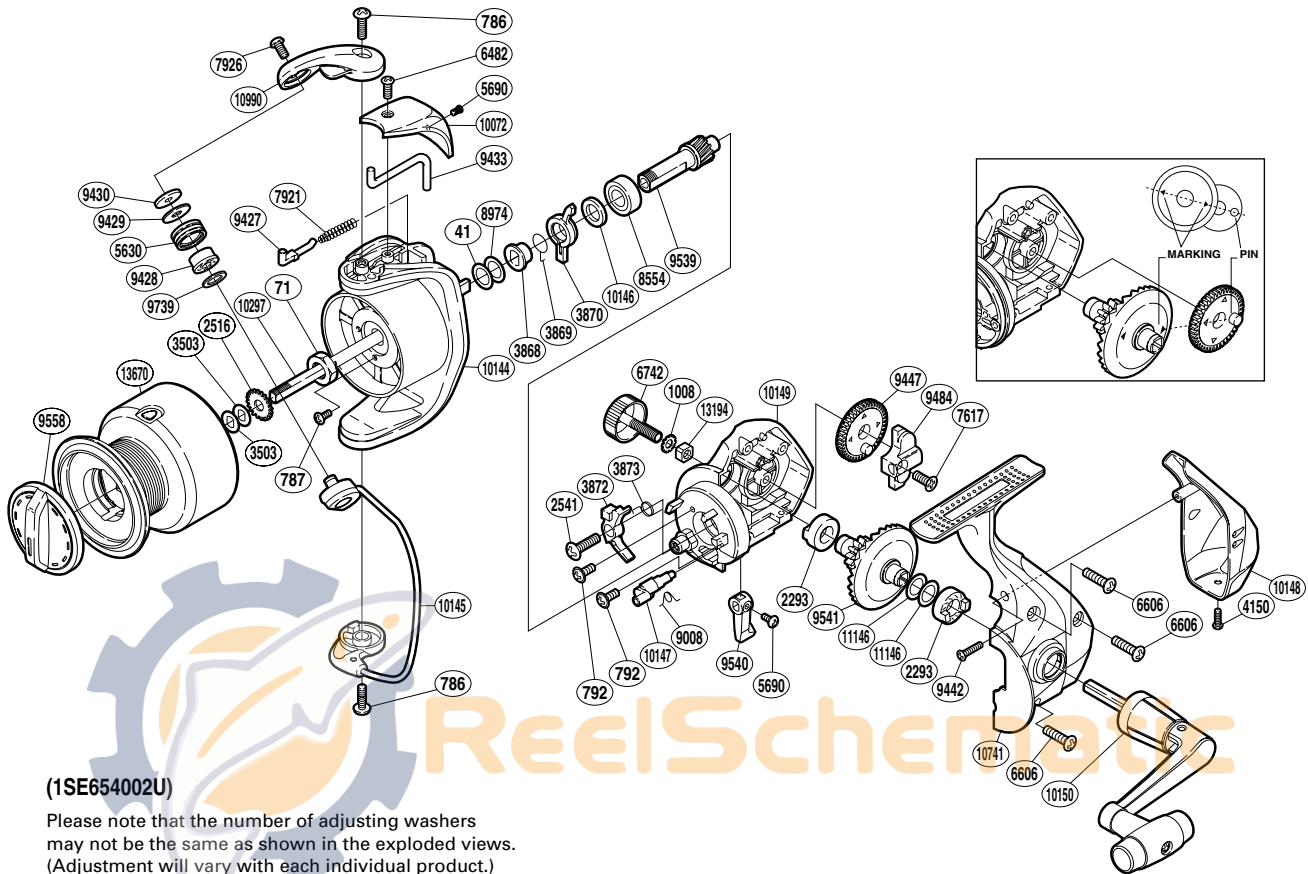

SHIMANO

FX-4000FB

(1SE654002U)

Please note that the number of adjusting washers may not be the same as shown in the exploded views. (Adjustment will vary with each individual product.)

Part No.	Description	Part No.	Description	Part No.	Description
RD 0041	Washer	RD 6482	Screw	RD 9540	Anti-Reverse Lever
RD 0071	Rotor Nut	RD 6606	Screw	RD 9541	Drive Gear
RD 0786	Screw	RD 6742	Handle Screw Cap	RD 9558	Drag Knob
RD 0787	Screw	RD 7617	Screw	RD 9739	Bearing Spacer
RD 0792	Screw	RD 7921	Bail Spring	RD10072	Bail Spring Cover
RD 1008	Handle Lock Washer	RD 7926	Screw	RD10144	Rotor
RD 2293	Drive Gear Bushing	RD 8554	Ball Bearing	RD10145	Bail Assembly
RD 2516	Spool Support	RD 8974	Washer	RD10146	Washer
RD 2541	Screw	RD 9008	Anti-Reverse Cam Spring	RD10147	Anti-Reverse Cam
RD 3503	Spool Washer	RD 9427	Bail Spring Guide	RD10148	Rear Protector
RD 3868	Lock Out Spring Holder	RD 9428	Line Roller Bushing	RD10149	Body
RD 3869	Anti-Reverse Lock Out Spring	RD 9429	Line Roller Spacer	RD10150	Handle Assembly
RD 3870	Anti-Reverse Lock Out	RD 9430	Line Roller Washer	RD10297	Main Shaft
RD 3872	Anti-Reverse Pawl	RD 9433	Bail Trip Lever	RD10741	Side Cover
RD 3873	Anti-Reverse Pawl Spring	RD 9442	Screw	RD10990	Bail Arm
RD 4150	Screw	RD 9447	Oscillating Gear	RD11146	Washer
RD 5630	Line Roller	RD 9484	Oscillating Slider	RD13194	Handle Screw Lock
RD 5690	Screw	RD 9539	Pinion Gear	RD13670	Spool Assembly