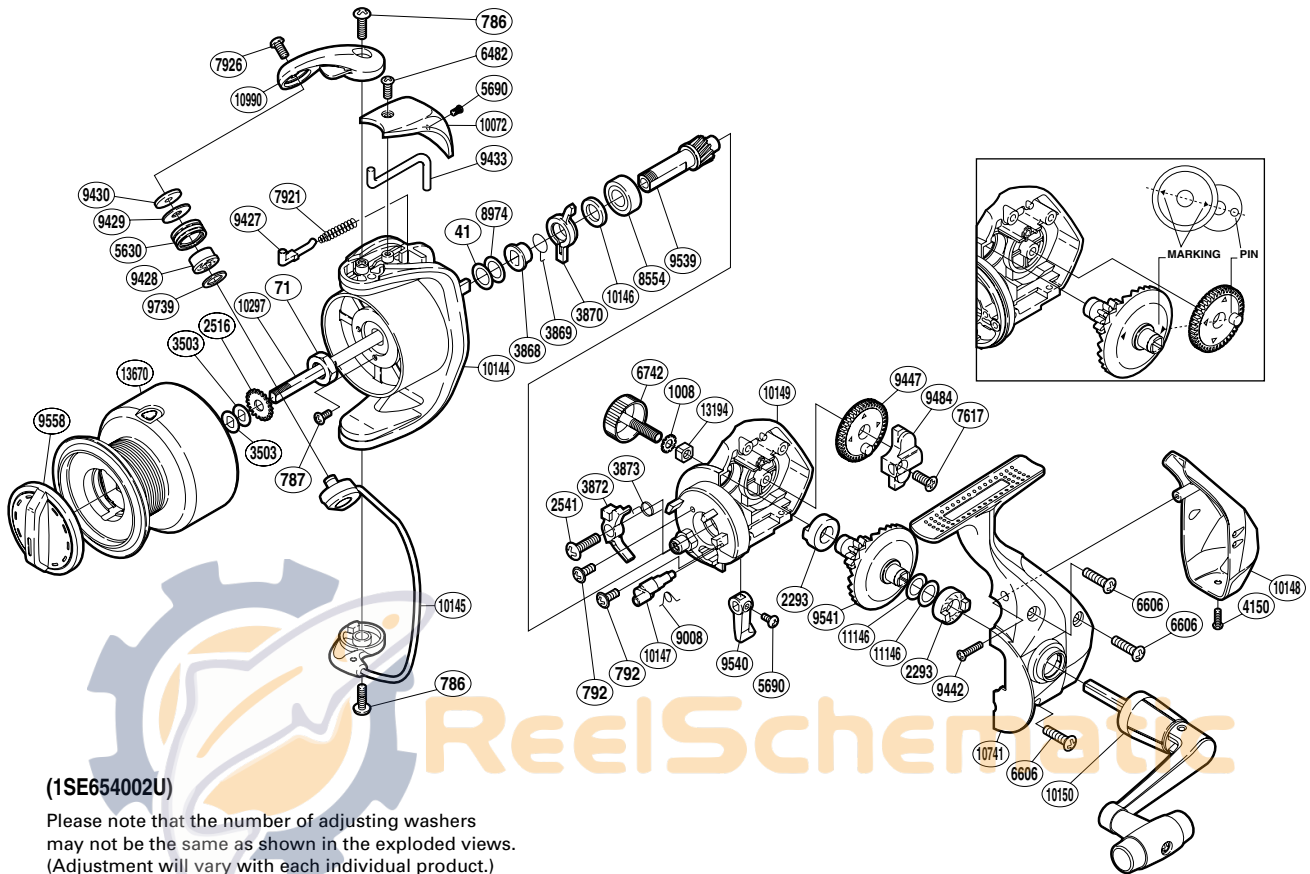

SHIMANO

FX-4000FB

(1SE654002U)

Please note that the number of adjusting washers may not be the same as shown in the exploded views. (Adjustment will vary with each individual product.)

Part No.	Description	Part No.	Description	Part No.	Description
RD 0041	Washer	RD 6482	Screw	RD 9540	Anti-Reverse Lever
RD 0071	Rotor Nut	RD 6606	Screw	RD 9541	Drive Gear
RD 0786	Screw	RD 6742	Handle Screw Cap	RD 9558	Drag Knob
RD 0787	Screw	RD 7617	Screw	RD 9739	Bearing Spacer
RD 0792	Screw	RD 7921	Bail Spring	RD10072	Bail Spring Cover
RD 1008	Handle Lock Washer	RD 7926	Screw	RD10144	Rotor
RD 2293	Drive Gear Bushing	RD 8554	Ball Bearing	RD10145	Bail Assembly
RD 2516	Spool Support	RD 8974	Washer	RD10146	Washer
RD 2541	Screw	RD 9008	Anti-Reverse Cam Spring	RD10147	Anti-Reverse Cam
RD 3503	Spool Washer	RD 9427	Bail Spring Guide	RD10148	Rear Protector
RD 3868	Lock Out Spring Holder	RD 9428	Line Roller Bushing	RD10149	Body
RD 3869	Anti-Reverse Lock Out Spring	RD 9429	Line Roller Spacer	RD10150	Handle Assembly
RD 3870	Anti-Reverse Lock Out	RD 9430	Line Roller Washer	RD10297	Main Shaft
RD 3872	Anti-Reverse Pawl	RD 9433	Bail Trip Lever	RD10741	Side Cover
RD 3873	Anti-Reverse Pawl Spring	RD 9442	Screw	RD10990	Bail Arm
RD 4150	Screw	RD 9447	Oscillating Gear	RD11146	Washer
RD 5630	Line Roller	RD 9484	Oscillating Slider	RD13194	Handle Screw Lock
RD 5690	Screw	RD 9539	Pinion Gear	RD13670	Spool Assembly