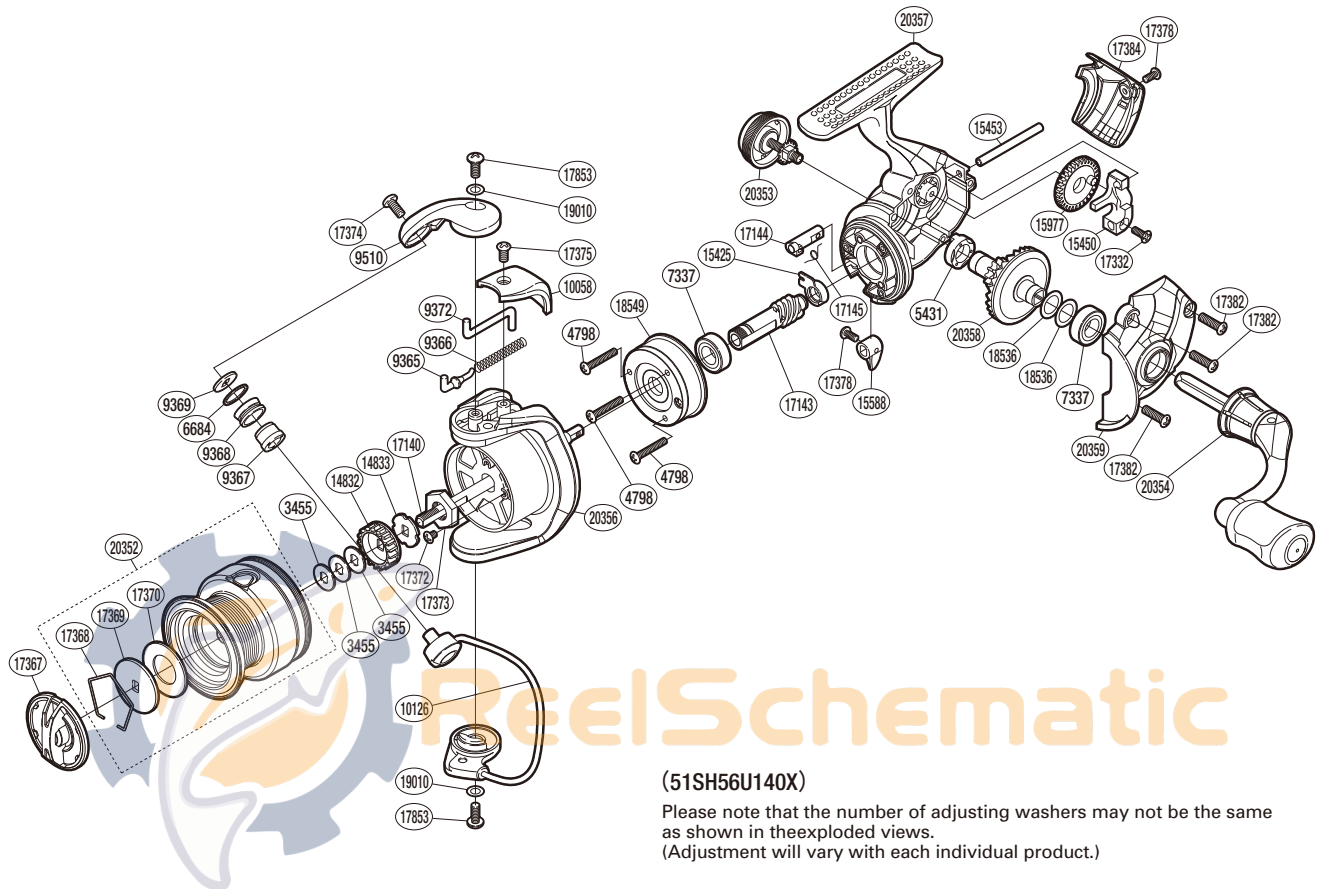

SHIMANO

FX

FX1000FC

Part No.	Description	Part No.	Description	Part No.	Description
RD 3455	Spool Washer	RD15425	Pinion Gear Bushing	RD17374	Screw
RD 4798	Screw	RD15450	Oscillating Slider	RD17375	Screw
RD 5431	Drive Gear Bushing	RD15453	Oscillating Guide	RD17378	Screw
RD 6684	Line Roller Spacer	RD15588	Anti-Reverse Lever	RD17382	Screw
RD 7337	Ball Bearing	RD15977	Oscillating Gear	RD17384	Rear Protector
RD 9365	Bail Spring Guide A	RD17140	Main Shaft	RD17853	Screw
RD 9366	Bail Spring	RD17143	Pinion Gear	RD18536	Washer
RD 9367	Line Roller Bushing	RD17144	Anti-Reverse Cam	RD18549	Roller Clutch Assembly
RD 9368	Line Roller	RD17145	Anti-Reverse Cam Spring	RD19010	Washer
RD 9369	Line Roller Washer	RD17332	Screw	RD20352	Spool Assembly
RD 9372	Bail Trip Lever	RD17367	Drag Knob Assembly	RD20353	Handle Screw Cap
RD 9510	Bail Arm	RD17368	Drag Washer Retainer	RD20354	Handle Assembly
RD10058	Bail Spring Cover	RD17369	Key Washer	RD20356	Rotor
RD10126	Bail Assembly	RD17370	Drag Washer	RD20357	Body Assembly
RD14832	Spool Support A	RD17372	Screw	RD20358	Drive Gear
RD14833	Spool Support B	RD17373	Rotor Nut	RD20359	Side Cover