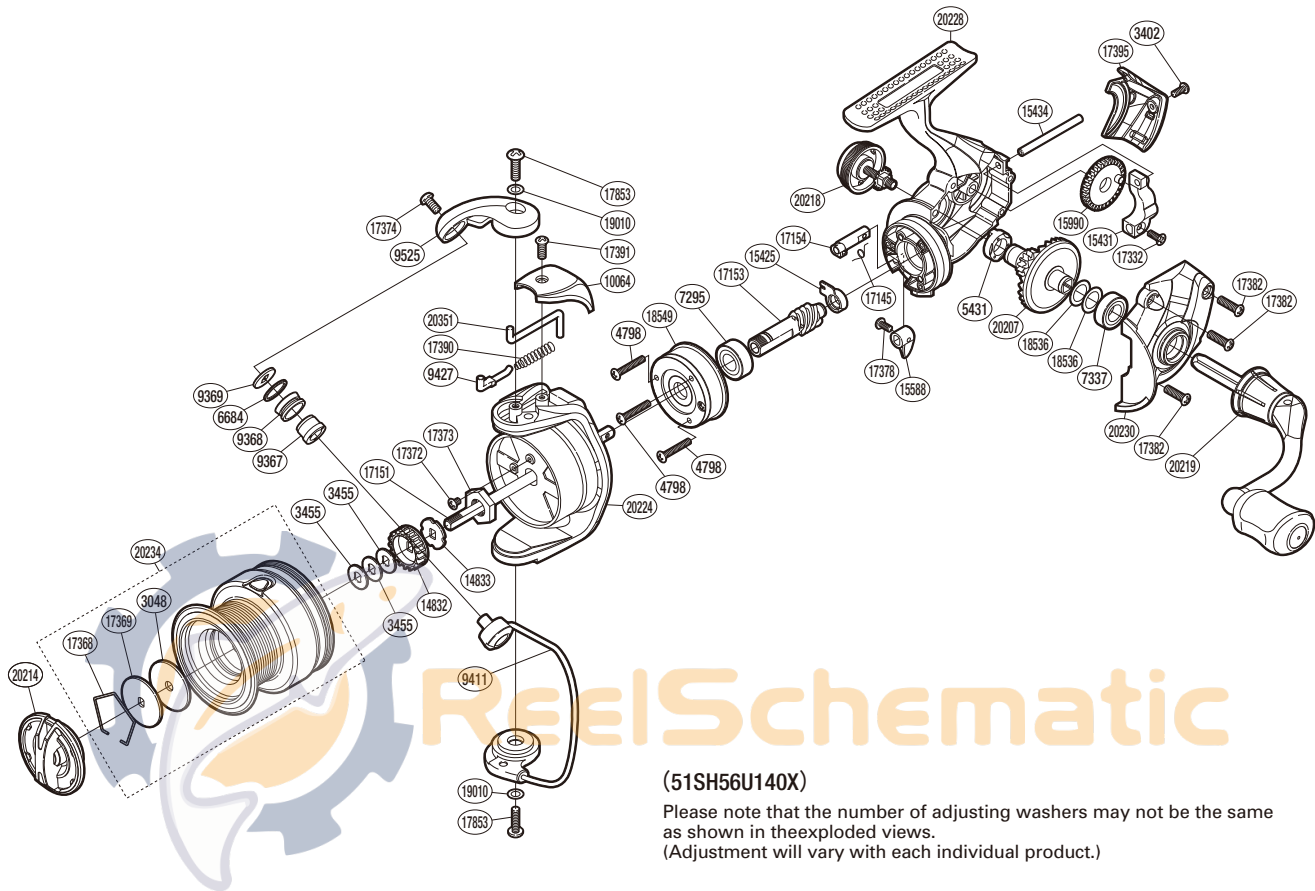

SHIMANO

FX

FX2000FC

Part No.	Description	Part No.	Description	Part No.	Description
RD 3048	Drag Washer	RD15425	Pinion Gear Bushing	RD17390	Bail Spring
RD 3402	Screw	RD15431	Oscillating Slider	RD17391	Screw
RD 3455	Spool Washer	RD15434	Oscillating Guide	RD17395	Rear Protector
RD 4798	Screw	RD15588	Anti-Reverse Lever	RD17853	Screw
RD 5431	Drive Gear Bushing	RD15990	Oscillating Gear	RD18536	Washer
RD 6684	Line Roller Spacer	RD17145	Anti-Reverse Cam Spring	RD18549	Roller Clutch Assembly
RD 7295	Ball Bearing	RD17151	Main Shaft	RD19010	Washer
RD 7337	Ball Bearing	RD17153	Pinion Gear	RD20207	Drive Gear
RD 9367	Line Roller Bushing	RD17154	Anti-Reverse Cam	RD20214	Drag Knob Assembly
RD 9368	Line Roller	RD17332	Screw	RD20218	Handle Screw Cap
RD 9369	Line Roller Washer	RD17368	Drag Washer Retainer	RD20219	Handle Assembly
RD 9411	Bail Assembly	RD17369	Key Washer	RD20224	Rotor
RD 9427	Bail Spring Guide A	RD17372	Screw	RD20228	Body
RD 9525	Bail Arm	RD17373	Rotor Nut	RD20230	Side Cover
RD10064	Bail Spring Cover	RD17374	Screw	RD20234	Spool Assembly
RD14832	Spool Support A	RD17378	Screw	RD20351	Bail Trip Lever
RD14833	Spool Support B	RD17382	Screw		