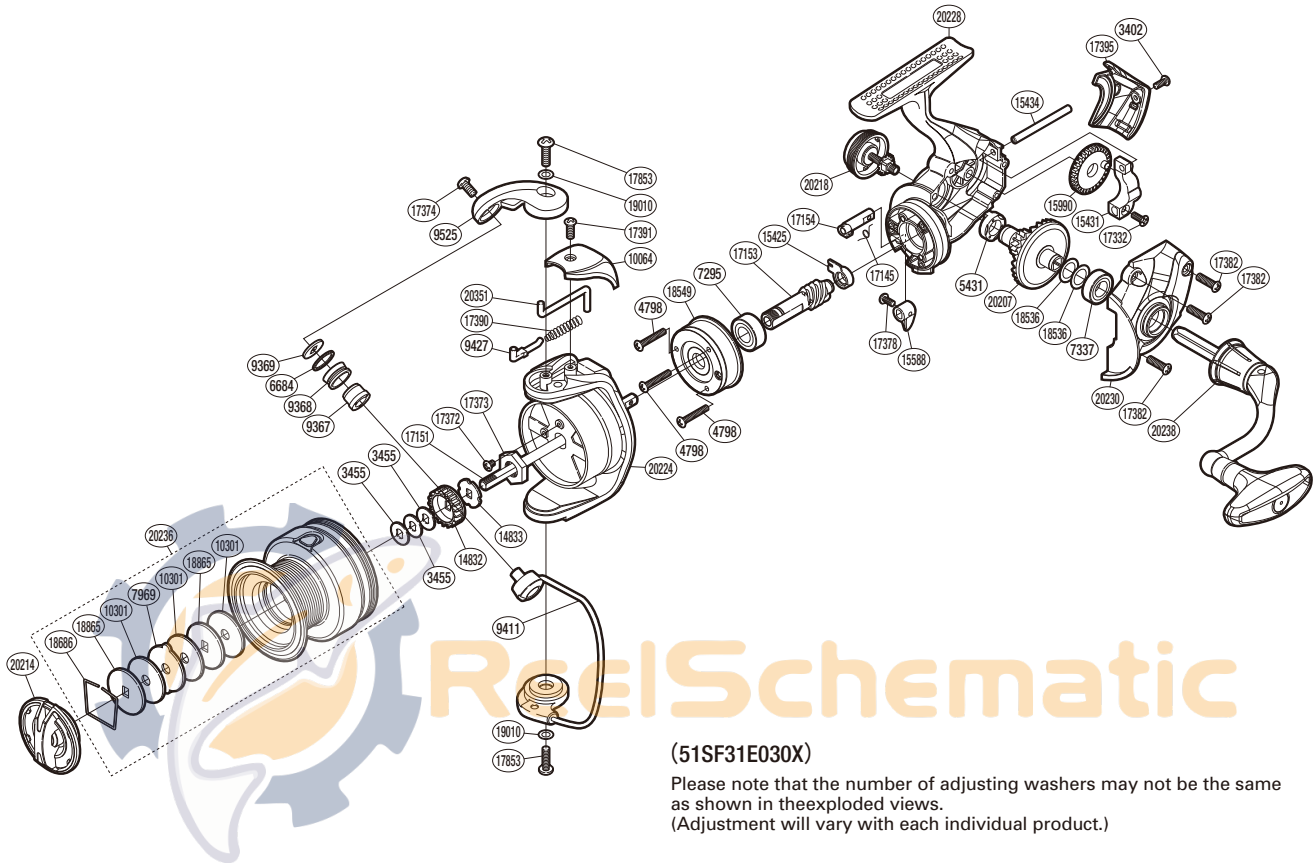

SHIMANO

FX

FXC3000FC

Part No.	Description	Part No.	Description	Part No.	Description
RD 3402	Screw	RD14833	Spool Support B	RD17391	Screw
RD 3455	Spool Washer	RD15425	Pinion Gear Bushing	RD17395	Rear Protector
RD 4798	Screw	RD15431	Oscillating Slider	RD17853	Screw
RD 5431	Drive Gear Bushing	RD15434	Oscillating Guide	RD18536	Washer
RD 6684	Line Roller Spacer	RD15588	Anti-Reverse Lever	RD18549	Roller Clutch Assembly
RD 7295	Ball Bearing	RD15990	Oscillating Gear	RD18686	Drag Washer Retainer
RD 7337	Ball Bearing	RD17145	Anti-Reverse Cam Spring	RD18865	Key Washer
RD 7969	Eared Washer	RD17151	Main Shaft	RD19010	Washer
RD 9367	Line Roller Bushing	RD17153	Pinion Gear	RD20207	Drive Gear
RD 9368	Line Roller	RD17154	Anti-Reverse Cam	RD20214	Drag Knob Assembly
RD 9369	Line Roller Washer	RD17332	Screw	RD20218	Handle Screw Cap
RD 9411	Bail Assembly	RD17372	Screw	RD20224	Rotor
RD 9427	Bail Spring Guide A	RD17373	Rotor Nut	RD20228	Body
RD 9525	Bail Arm	RD17374	Screw	RD20230	Side Cover
RD10064	Bail Spring Cover	RD17378	Screw	RD20236	Spool Assembly
RD10301	Drag Washer	RD17382	Screw	RD20238	Handle Assembly
RD14832	Spool Support A	RD17390	Bail Spring	RD20351	Bail Trip Lever