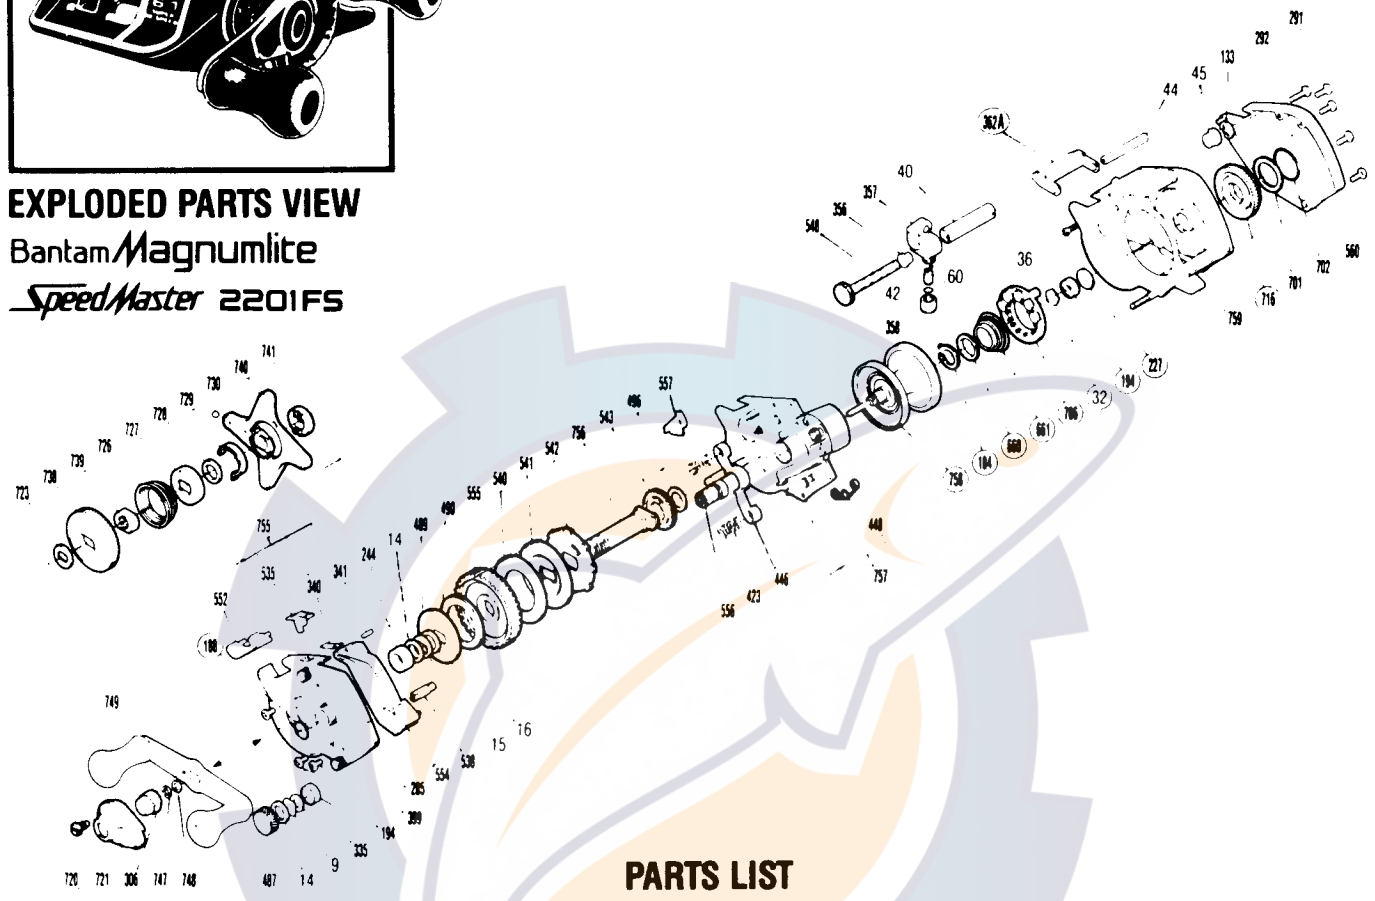

EXPLODED PARTS VIEW
Bantam *Magnumlite*
SpeedMaster 2201FS

PARTS LIST

PART #	DESCRIPTION
BNT 0009	Spacer (A)
BNT 0014	Friction Washer (B)
BNT 0015	Drag Spring Washer
BNT 0016	Friction Washer (C)
BNT 0032	Bearing Retainer
BNT 0036	Stabilizer Bar Screw (A) (S)
BNT 0040	Level Wind Guard
BNT 0042	Line Guide Pawl
BNT 0044	(Line Guide) Stabilizer Bar
BNT 0045	Worm Bearing (B)
BNT 0060	Spacer (Optional)
BNT 0133	Worm Shaft Retainer
BNT 0184	Magnet Retainer Lock
BNT 0188	O Ring
BNT 0194	Ball Bearing
BNT 0244	Bushing (B)
BNT 0277	Spacer (B)
BNT 0285	Set Plate Screw
BNT 0291	Side Plate Screw
BNT 0292	Stabilizer Bar Screw (B)
BNT 0306	Handle Nut
BNT 0335	Bearing Washer (A)
BNT 0340	Switch Spring
BNT 0341	Switch Spring Lock
BNT 0356	Worm Bearing "A"
BNT 0357	Line Guide (Assembly)

PART #	DESCRIPTION
BNT 0358	Pawl Cap
BNT 0362A	Level Wind Protector
BNT 0399	Retractor Guide Screw (Large Head)
BNT 0423	Yoke Spring
BNT 0446	Yoke
BNT 0448	Retractor Spring
BNT 0487	Cast Control Cap
BNT 0489	Key Washer "A"
BNT 0490	Drag Washer
BNT 0496	Drive Shaft Washer "C"
BNT 0535	Anti-Reverse Switch
BNT 0538	Retractor Guide
BNT 0540	Drive Shaft Washer "B"
BNT 0541	Key Washer "B"
BNT 0542	Anti-Reverse Ratchet
BNT 0543	Idle Gear
BNT 0548	Worm Shaft
BNT 0552	Left Side Platecover
BNT 0554	Clutch Button Attachment
BNT 0555	Drive Gear
BNT 0556	Pinion Gear
BNT 0557	Anti-Reverse Pawl
BNT 0560	Right Side Plate
BNT 0660	Spring Spacer
BNT 0661	Magnet Retainer Spring