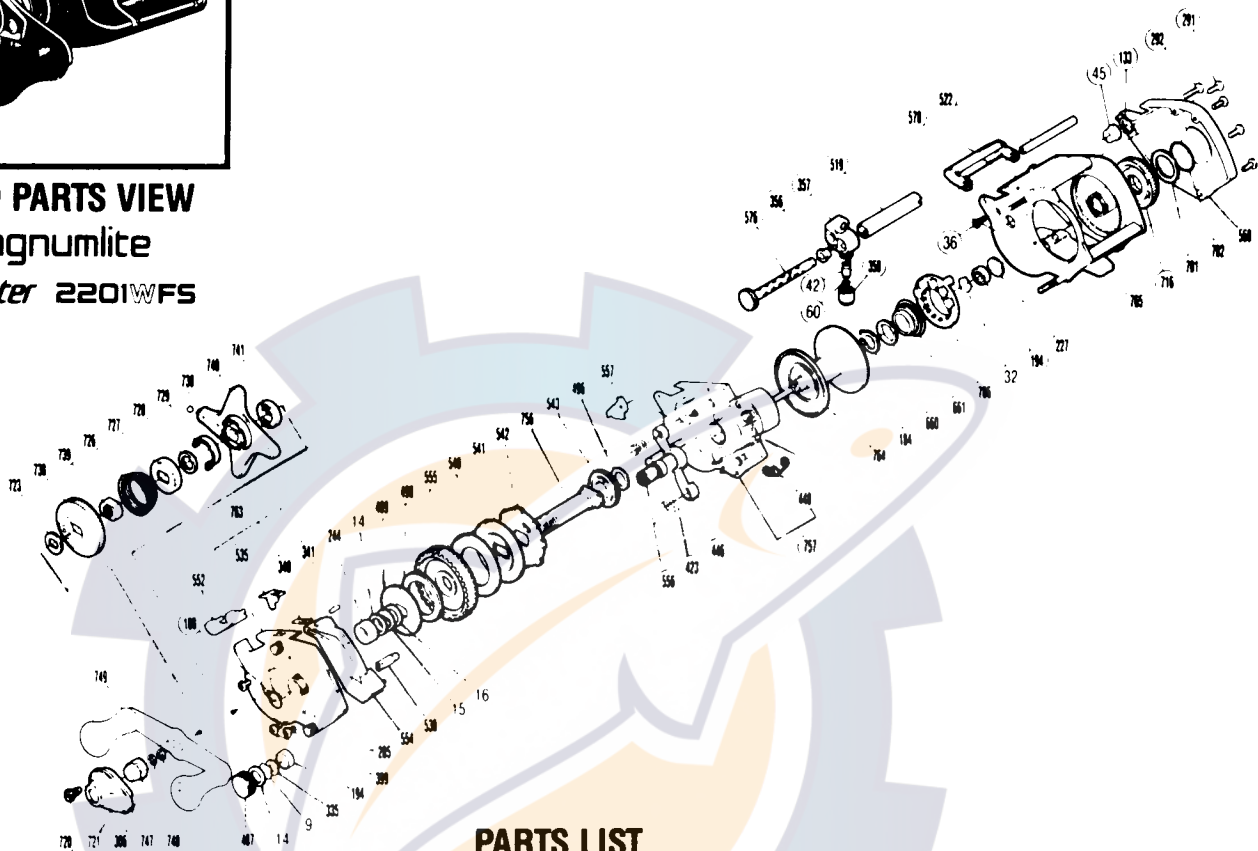

EXPLODED PARTS VIEW

Bantam *Magnumlite*

SpeedMaster 2201WFS

PARTS LIST

PART # DESCRIPTION

- BNT 0009 Spacer (A)
- BNT 0014 Friction Washer (B)
- BNT 0015 Drag Spring Washer
- BNT 0016 Friction Washer (C)
- BNT 0032 Bearing Retainer
- BNT 0036 Stabilizer Bar, Screw (A) (S)
- BNT 0042 Line Guide Pawl
- BNT 0045 Worm Bearing (B)
- BNT 0060 Spacer (Optional)
- BNT 0133 Worm Shaft Retainer
- BNT 0184 Magnet Retainer Lock
- BNT 0188 O Ring
- BNT 0194 Ball Bearing
- BNT 0244 Bushing (B)
- BNT 0277 Spacer (B)
- BNT 0285 Set Plate Screw
- BNT 0291 Side Plate Screw
- BNT 0292 Stabilizer Bar Screw (B)
- BNT 0306 Handle Nut
- BNT 0335 Bearing Washer (A)
- BNT 0340 Switch Spring
- BNT 0341 Switch Spring Lock
- BNT 0356 Worm Bearing "A"
- BNT 0357 Line Guide (Assembly)
- BNT 0358 Pawl Cap
- BNT 0399 Retractor Guide Screw (Large Head)

PART # DESCRIPTION

- BNT 0702 Dial O Ring
- BNT 0706 Magnet Retainer
- BNT 0716 Magnet Control Dial
- BNT 0720 Handle Nut Plate Screw
- BNT 0721 Handle Nut Plate
- BNT 0723 Friction Washer "A"
- BNT 0726 Pre-Set Spring
- BNT 0727 Strike
- BNT 0728 Pre-Set Washer
- BNT 0729 Strike Spring
- BNT 0730 Strike Ball
- BNT 0738 Pre-Set Dial
- BNT 0739 Pre-Set Nut
- BNT 0740 Star Drag
- BNT 0741 Drive Shaft Cam
- BNT 0747 Drive Shaft Retainer
- BNT 0748 Drive Shaft Washer "A"
- BNT 0749 Handle Assembly
- BNT 0756 Drive Shaft
- BNT 0757 Set Plate Assembly
- BNT 0763 Left Side Plate
- BNT 0764 Spool
- BNT 0765 Frame