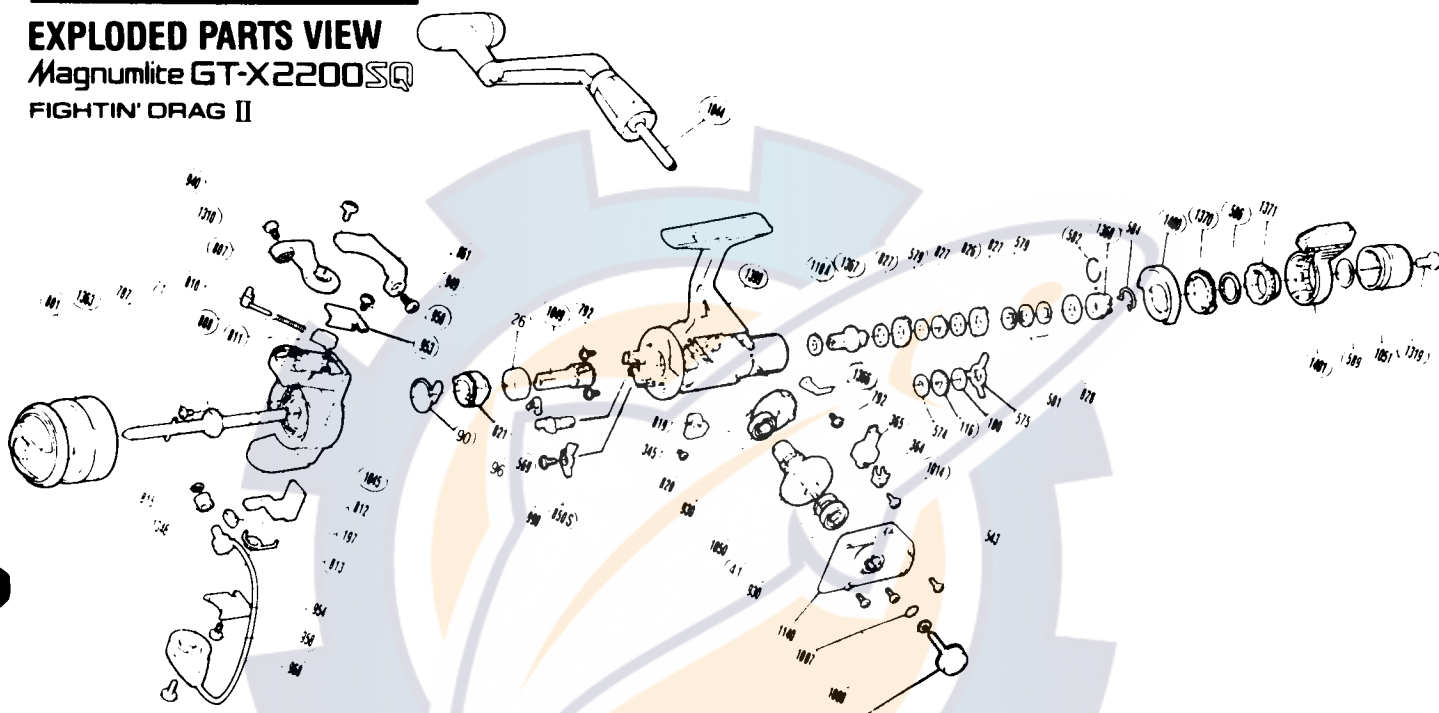

PARTS LIST

PART # DESCRIPTION

- RD 0026 Ball Bearing
- RD 0041 Drive Gear Washer
- RD 0071 Rotor Nut
- RD 0090 Anti-Reverse Pawl Spring
- RD 0096 Anti-Reverse Cam Spring
- RD 0108 Drag Washer "C(1)" (Black)
- RD 0110A Drag Washer "D2" (White)
- RD 0116 Click Gear
- RD 0197 Bail Trip Slide Cam
- RD 0345 Anti-Reverse Lever Screw
- RD 0364 Oscillating Slider Retainer
- RD 0365 Oscillating Slider
- RD 0543 Side Cover Screw (B)
- RD 0569 Anti-Reverse Cam
- RD 0574 Drag Washer "C2" (White)
- RD 0575 Eared Washer "BF"
- RD 0579 Eared Washer "B"
- RD 0581 Coned Disc Spring
- RD 0582 "O" Ring
- RD 0584 Hold Click Spring
- RD 0586 Fightin' Pressure Screw Washer
- RD 0589 Lever Hold Spring
- RD 0787 Nut Lock Screw

PART # DESCRIPTION

- RD 0792 Bearing Retainer Screw
- RD 0801 Spool Assembly (Universal)
- RD 0807 Bail Arm
- RD 0808 Bail Spring
- RD 0810 Bail Spring Guide A
- RD 0811 Bail Spring Guide B
- RD 0812 Bail Trip Lever
- RD 0813 Lever Spring
- RD 0815 Line Roller Washer
- RD 0819 Anti-Reverse Lever (Black)
- RD 0820 Oscillating Gear
- RD 0821 Anti-Reverse Ratchet
- RD 0826 Key Washer "A"
- RD 0827 Drag Washer "H1"
- RD 0828 Drag Spring Washer "A"
- RD 0850S Anti-Reverse Pawl
- RD 0861 Quick-Fire II Trigger
- RD 0930 Ball Bearing
- RD 0940 Bail Trip Cam Screw
- RD 0949 Trigger Screw
- RD 0953 Bail Spring Cover
- RD 0954 Bail Trip Cover
- RD 0958 Bail Trip Cover Screw
- RD 0968 Bail Assembly

PART # DESCRIPTION

- RD 0998 Anti-Reverse Pawl Screw
- RD 1007 Lock Washer Retainer
- RD 1008 Handle Lock Washer
- RD 1014 Slider Retainer Screw
- RD 1023 Handle Screw Cap
- RD 1044 Handle Assembly
- RD 1045 Rotor
- RD 1046 Sic Ceramic Roller
- RD 1049 Pinion Gear
- RD 1050 Drive Gear
- RD 1051 Drag Knob
- RD 1140 Side Cover
- RD 1310 Line Roller Screw
- RD 1319 Drag Knob Screw
- RD 1363 Main Shaft
- RD 1366 Drag Click
- RD 1367 Drag Shaft
- RD 1368 Pressure Screw
- RD 1370 Lever Click Gear
- RD 1371 Fightin' Pressure Screw
- RD 1399 Body
- RD 1400 Lever Quadrant
- RD 1401 Fightin' Drag II Lever