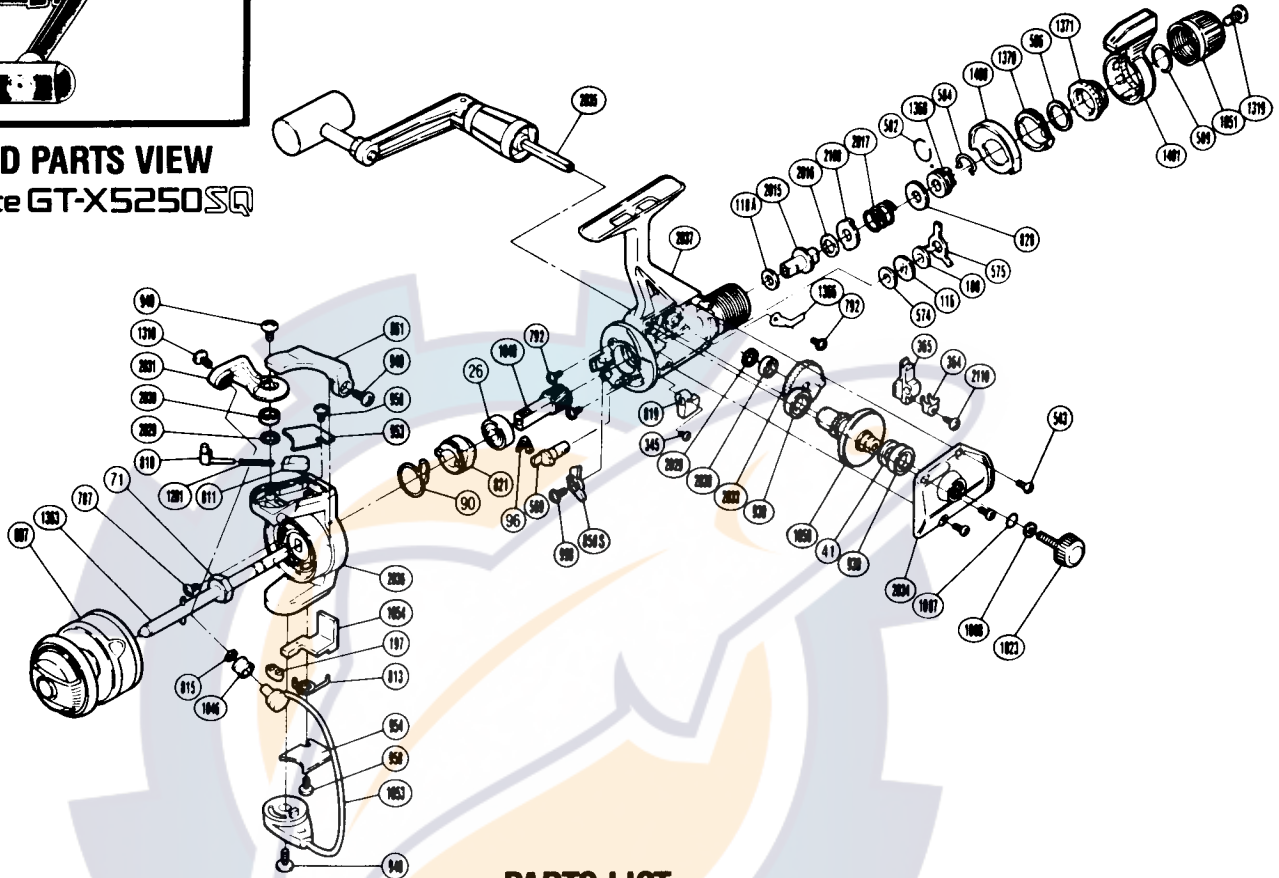


**EXPLODED PARTS VIEW**

Magnumlite GT-X5250SQ

**PARTS LIST****PART # DESCRIPTION**

RD 0026	Ball Bearing
RD 0041	Drive Gear Washer
RD 0071	Rotor Nut
RD 0090	Anti-Reverse Pawl Spring
RD 0096	Anti-Reverse Cam Spring
RD 0108	Drag Washer "C(1)" (Black)
RD 0110A	Drag Washer "D2" (White)
RD 0116	Click Gear
RD 0197	Bail Trip Slide Cam
RD 0345	Anti-Reverse Lever Screw
RD 0364	Oscillating Slider Retainer
RD 0365	Oscillating Slider
RD 0543	Side Cover Screw (B)
RD 0569	Anti-Reverse Cam
RD 0574	Drag Washer "C2" (White)
RD 0575	Eared Washer "BF"
RD 0582	"O" Ring
RD 0584	Hold Click Spring
RD 0586	Fightin' Pressure Screw Washer
RD 0589	Lever Hold Spring
RD 0787	Nut Lock Screw
RD 0792	Bearing Retainer Screw
RD 0810	Bail Spring Guide A

PART # DESCRIPTION

RD 0811	Bail Spring Guide B
RD 0813	Lever Spring
RD 0815	Line Roller Washer
RD 0819	Anti-Reverse Lever (Black)
RD 0821	Anti-Reverse Ratchet
RD 0828	Drag Spring Washer "A"
RD 0850S	Anti-Reverse Pawl
RD 0861	Quick-Fire II Trigger
RD 0897	Spool Assembly (Universal)
RD 0930	Ball Bearing
RD 0940	Bail Trip Cam Screw
RD 0949	Trigger Screw
RD 0953	Bail Spring Cover
RD 0954	Bail Trip Cover
RD 0958	Bail Trip Cover Screw
RD 0998	Anti-Reverse Pawl Screw
RD 1007	Lock Washer Retainer
RD 1008	Handle Lock Washer
RD 1023	Handle Screw Cap
RD 1046	Sic Ceramic Roller
RD 1049	Pinion Gear
RD 1050	Drive Gear
RD 1051	Drag Knob
RD 1053	Bail Assembly

PART # DESCRIPTION

RD 1054	Bail Trip Lever
RD 1201	Bail Spring
RD 1310	Line Roller Screw
RD 1319	Drag Knob Screw
RD 1363	Main Shaft
RD 1366	Drag Click
RD 1368	Pressure Screw
RD 1370	Lever Click Gear
RD 1371	Fightin' Pressure Screw
RD 1400	Lever Quadrant
RD 1401	Fightin' Drag II Lever
RD 2015	Drag Shaft
RD 2016	Drag Washer "H2" (White)
RD 2017	Drag Coil Spring
RD 2029	Bearing Washer
RD 2030	Ball Bearing
RD 2031	Ball Arm
RD 2033	Oscillating Gear
RD 2034	Side Cover
RD 2035	Handle Assembly
RD 2036	Rotor
RD 2037	Body
RD 2108	Eared Washer "B"
RD 2110	Slider Retainer Screw