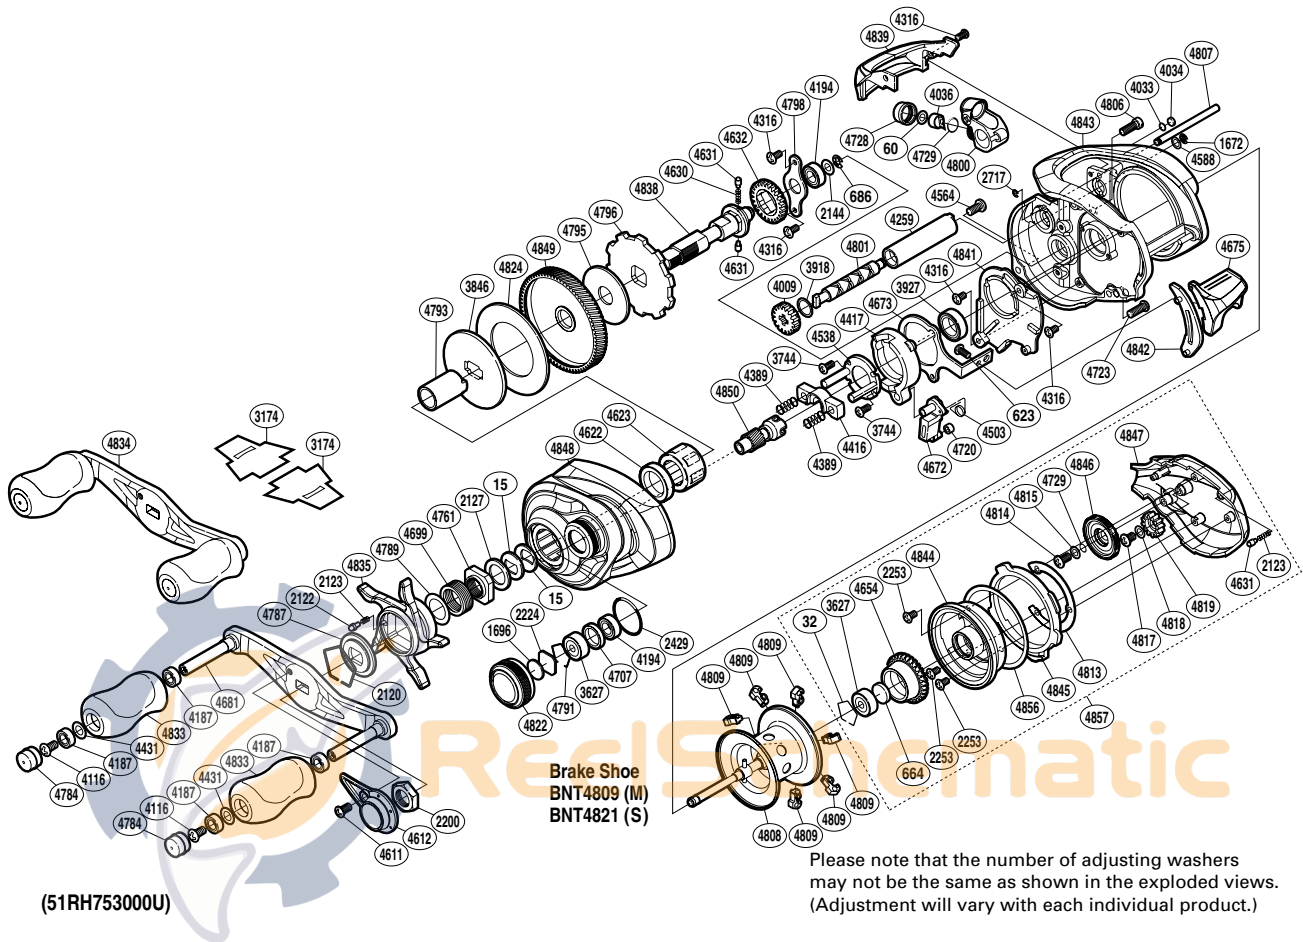

SHIMANO

Metanium SA-RB

META-HGL

(51RH753000U)

Part No.	Description	Part No.	Description	Part No.	Description
BNT0015	Drag Spring Washer	BNT4417	Clutch Cam	BNT4801	Worm Shaft
BNT0032	Bearing Retainer	BNT4431	Washer	BNT4806	Screw
BNT0060	Spacer	BNT4503	Clutch Pawl Spring	BNT4807	Level Wind Guide
BNT0623	Screw	BNT4538	Clutch Cam Retainer	BNT4808	Spool Assembly
BNT0664	Spacer B	BNT4564	Screw	BNT4809	Brake Shoe M
BNT0686	E Lock	BNT4588	Washer	BNT4813	Brake Case Washer
BNT1672	E Lock	BNT4611	Screw	BNT4814	Screw
BNT1696	Cast Control Spacer	BNT4612	Handle Retainer	BNT4815	Washer
BNT2120	Click Plate Retainer	BNT4622	Drive Shaft Holder Bushing	BNT4817	Screw
BNT2122	Click Pin	BNT4623	Roller Clutch Bearing	BNT4818	Washer
BNT2123	Click Spring	BNT4630	Idle Gear Spring	BNT4819	Idle Gear
BNT2127	Star Drag Spacer	BNT4631	Idle Gear Pin	BNT4822	Cast Control Cap
BNT2144	Washer	BNT4632	Idle Gear	BNT4824	Drag Washer
BNT2200	Handle Nut	BNT4654	Brake Pipe Gear	BNT4833	Handle Knob
BNT2224	Spool Tension Spacer	BNT4672	Clutch Pawl	BNT4834	Handle Assembly
BNT2253	Screw	BNT4673	Clutch Plate	BNT4835	Star Drag
BNT2429	O Ring	BNT4675	Quick-Fire II Clutch Bar	BNT4838	Drive Shaft
BNT2717	E Lock	BNT4681	Handle Shank Assembly	BNT4839	Level Wind Protector
BNT3627	Ball Bearing	BNT4699	Star Drag Spring	BNT4841	Clutch Guard
BNT3744	Screw	BNT4707	Bearing Spacer	BNT4842	Clutch Bar Guide
BNT3846	Key Washer	BNT4720	Clutch Pawl Bushing	BNT4843	One-Piece Frame
BNT3918	Washer	BNT4723	Screw	BNT4844	Brake Case
BNT3927	Ball Bearing	BNT4728	Pawl Cap	BNT4845	Side Plate Cam Lever
BNT4009	Idle Gear	BNT4729	O Ring	BNT4846	BR Dial
BNT4033	Washer	BNT4761	Star Drag Nut	BNT4847	Right Side Plate
BNT4034	Anti-Thrust Washer	BNT4784	Handle Knob Seal	BNT4848	Left Side Plate
BNT4036	Line Guide Pawl	BNT4787	Star Drag Click Plate	BNT4849	Drive Gear
BNT4116	Screw	BNT4789	Washer	BNT4850	Pinion Gear
BNT4187	Ball Bearing	BNT4791	Bearing Retainer	BNT4856	Washer
BNT4194	Ball Bearing	BNT4793	Roller Clutch Inner Tube	BNT4857	Right Side Plate Assembly
BNT4259	Level Wind Guard	BNT4795	Drag Washer		
BNT4316	Screw	BNT4796	Anti-Reverse Ratchet	BNT3174	Reel Seat Spacer (accessory)
BNT4389	Yoke Spring	BNT4798	Drive Shaft Retainer	BNT4692	B-100 Oil (accessory)
BNT4416	Yoke	BNT4800	Line Guide	BNT4821	Brake Shoe S (accessory)