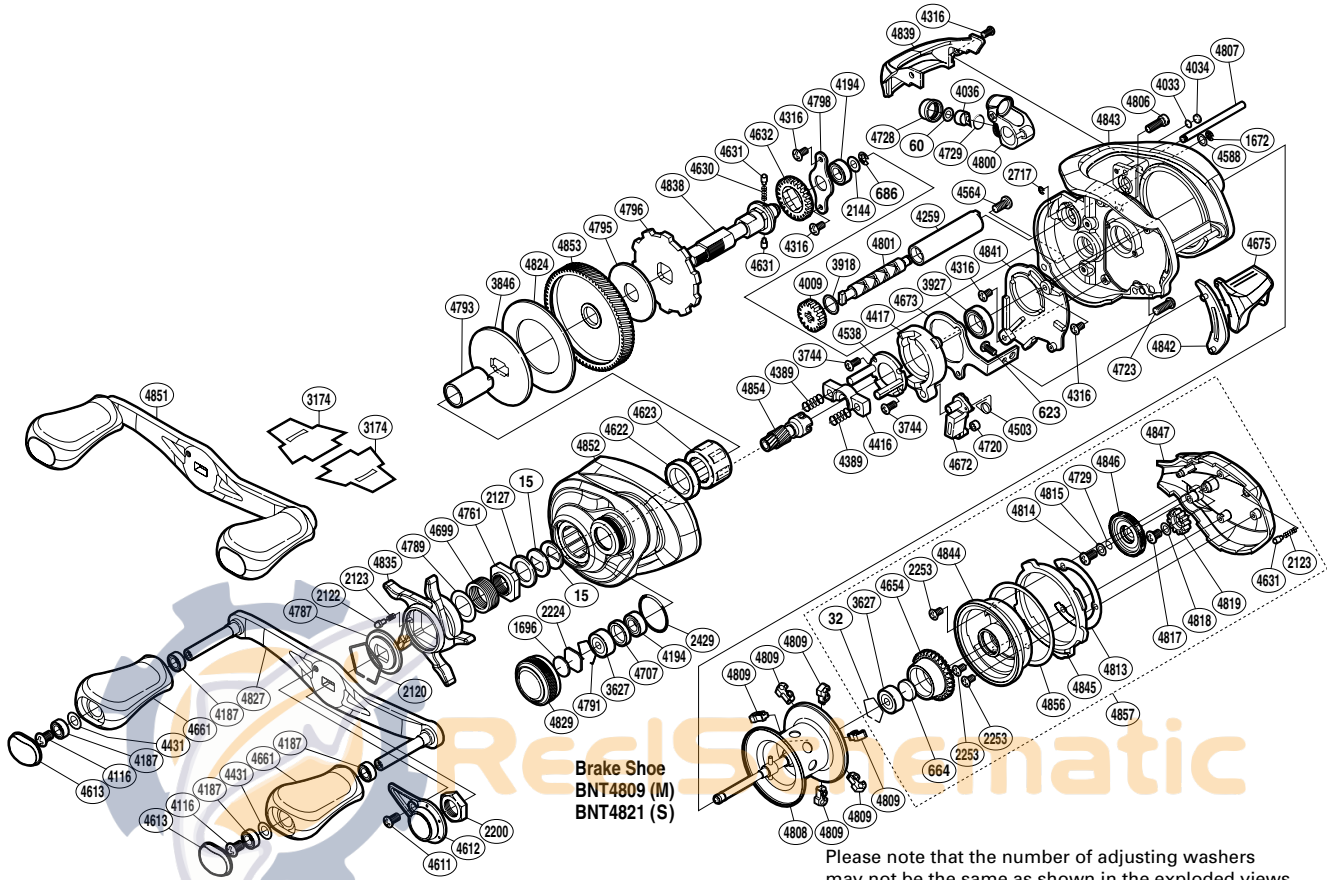

SHIMANO

Metanium SA-RB

META-XGL

(51RH755000U)

Please note that the number of adjusting washers may not be the same as shown in the exploded views. (Adjustment will vary with each individual product.)

Part No.	Description	Part No.	Description	Part No.	Description
BNT0015	Drag Spring Washer	BNT4417	Clutch Cam	BNT4801	Worm Shaft
BNT0032	Bearing Retainer	BNT4431	Washer	BNT4806	Screw
BNT0060	Spacer	BNT4503	Clutch Pawl Spring	BNT4807	Level Wind Guide
BNT0623	Screw	BNT4538	Clutch Cam Retainer	BNT4808	Spool Assembly
BNT0664	Spacer B	BNT4564	Screw	BNT4809	Brake Shoe M
BNT0686	E Lock	BNT4588	Washer	BNT4813	Brake Case Washer
BNT1672	E Lock	BNT4611	Screw	BNT4814	Screw
BNT1696	Cast Control Spacer	BNT4612	Handle Retainer	BNT4815	Washer
BNT2120	Click Plate Retainer	BNT4613	Handle Knob Seal	BNT4817	Screw
BNT2122	Click Pin	BNT4622	Drive Shaft Holder Bushing	BNT4818	Washer
BNT2123	Click Spring	BNT4623	Roller Clutch Bearing	BNT4819	Idle Gear
BNT2127	Star Drag Spacer	BNT4630	Idle Gear Spring	BNT4824	Drag Washer
BNT2144	Washer	BNT4631	Idle Gear Pin	BNT4827	Handle Shank Assembly
BNT2200	Handle Nut	BNT4632	Idle Gear	BNT4829	Cast Control Cap
BNT2224	Spool Tension Spacer	BNT4654	Brake Pipe Gear	BNT4835	Star Drag
BNT2253	Screw	BNT4661	Handle Knob	BNT4838	Drive Shaft
BNT2429	O Ring	BNT4672	Clutch Pawl	BNT4839	Level Wind Protector
BNT2717	E Lock	BNT4673	Clutch Plate	BNT4841	Clutch Guard
BNT3627	Ball Bearing	BNT4675	Quick-Fire II Clutch Bar	BNT4842	Clutch Bar Guide
BNT3744	Screw	BNT4699	Star Drag Spring	BNT4843	One-Piece Frame
BNT3846	Key Washer	BNT4707	Bearing Spacer	BNT4844	Brake Case
BNT3918	Washer	BNT4720	Clutch Pawl Bushing	BNT4845	Side Plate Cam Lever
BNT3927	Ball Bearing	BNT4723	Screw	BNT4846	BR Dial
BNT4009	Idle Gear	BNT4728	Pawl Cap	BNT4847	Right Side Plate
BNT4033	Washer	BNT4729	O Ring	BNT4851	Handle Assembly
BNT4034	Anti-Thrust Washer	BNT4761	Star Drag Nut	BNT4852	Left Side Plate
BNT4036	Line Guide Pawl	BNT4787	Star Drag Click Plate	BNT4853	Drive Gear
BNT4116	Screw	BNT4789	Washer	BNT4854	Pinion Gear
BNT4187	Ball Bearing	BNT4791	Bearing Retainer	BNT4856	Washer
BNT4194	Ball Bearing	BNT4793	Roller Clutch Inner Tube	BNT4857	Right Side Plate Assembly
BNT4259	Level Wind Guard	BNT4795	Drag Washer		
BNT4316	Screw	BNT4796	Anti-Reverse Ratchet	BNT3174	Reel Seat Spacer (accessory)
BNT4389	Yoke Spring	BNT4798	Drive Shaft Retainer	BNT4692	B-100 Oil (accessory)
BNT4416	Yoke	BNT4800	Line Guide	BNT4821	Brake Shoe S (accessory)