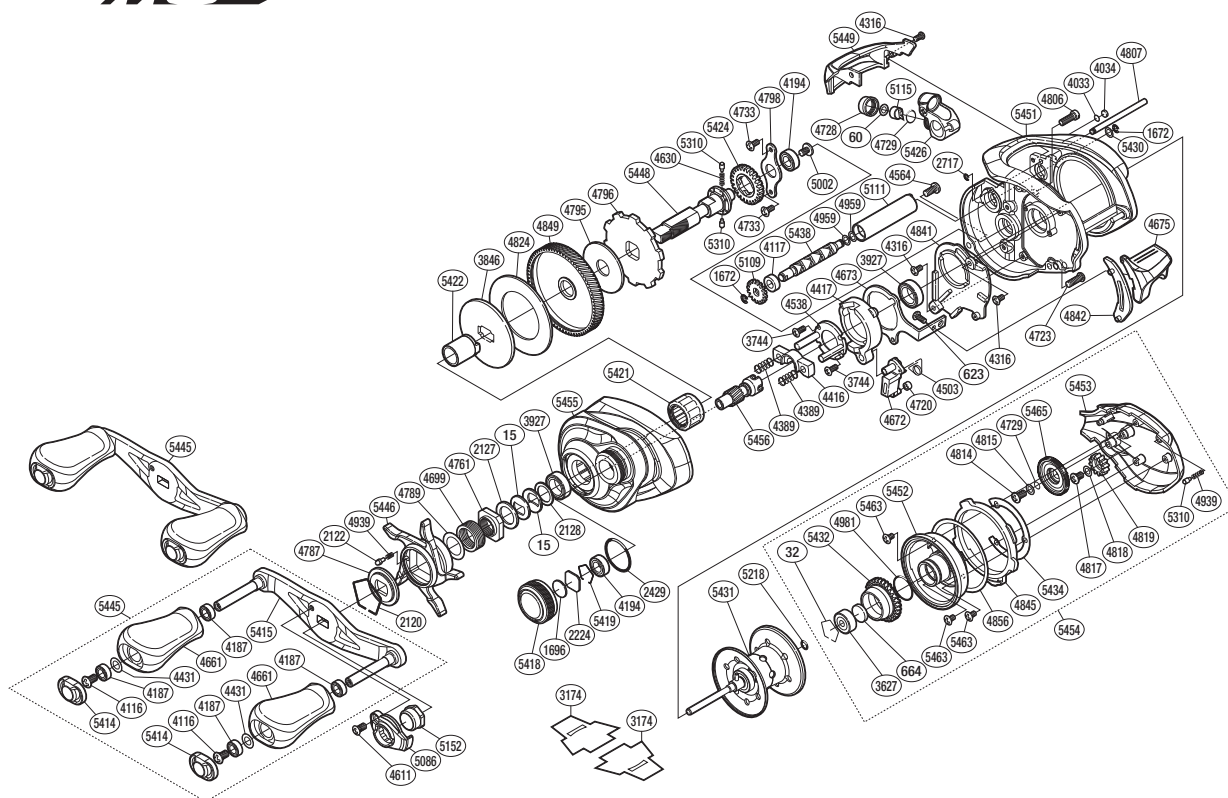

SHIMANO

Metanium
MGL

S A-RB

META MGL-HGL

Please note that the number of adjusting washers may not be the same as shown in the exploded views. (Adjustment will vary with each individual product.)

(51RH961151X)