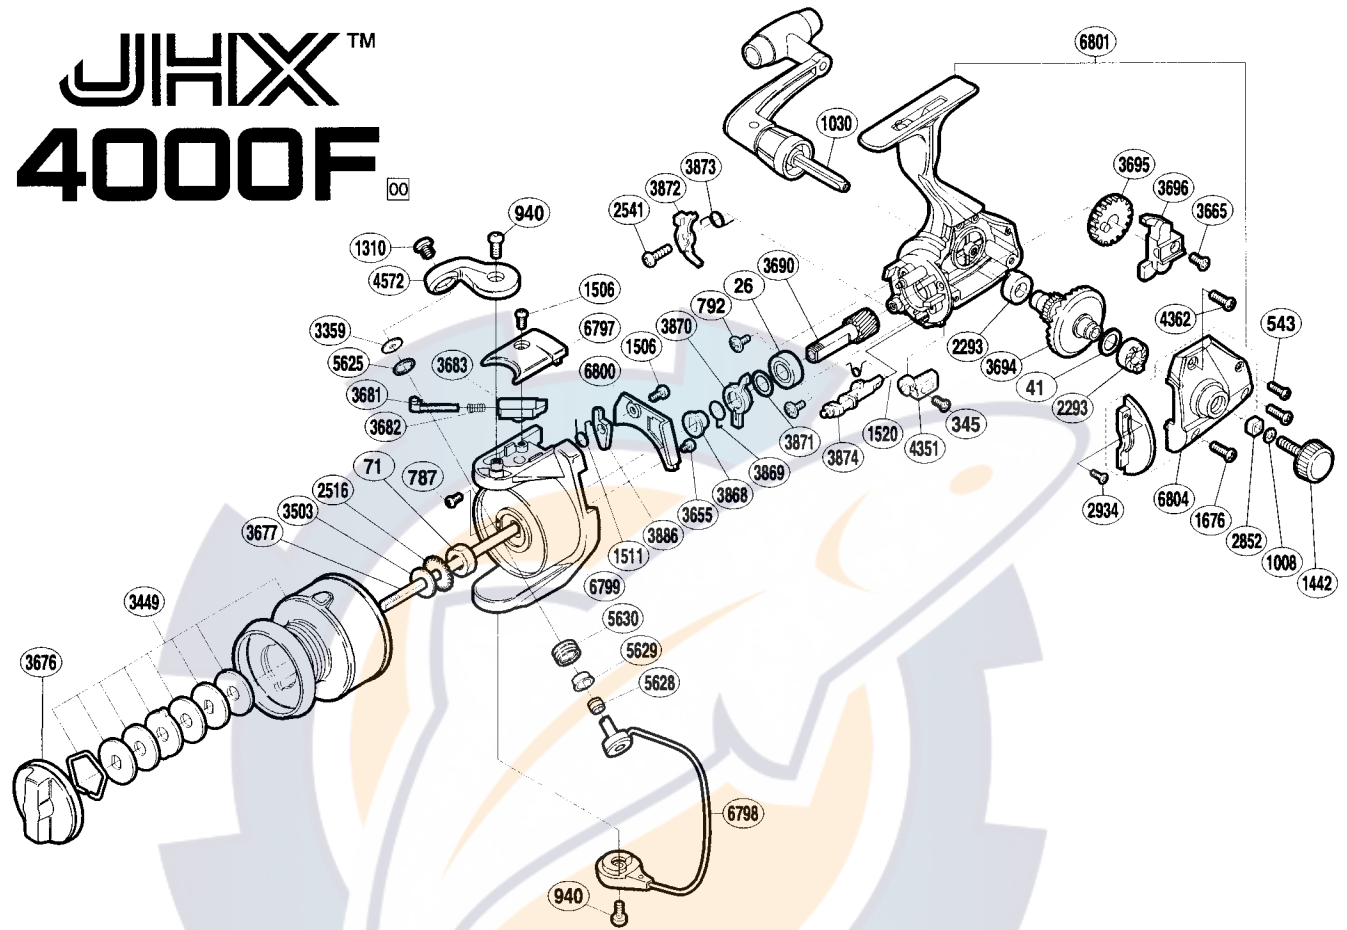

JHX™ 4000F

Part No.	Description
RD 0026	Ball Bearing
RD 0041	Drive Gear Washer
RD 0071	Rotor Nut
RD 0345	Anti-Reverse Lever Screw
RD 0543	Side Cover Screw (small)
RD 0787	Nut Lock Screw
RD 0792	Bearing Retainer Screw
RD 0940	Multi-Purpose Screw
RD 1008	Handle Lock Washer
RD 1030	Handle Assembly
RD 1310	Line Roller Screw
RD 1442	Handle Screw Cap
RD 1506	Multi-Purpose Screw
RD 1511	Lever Spring
RD 1520	Anti-Reverse Cam Spring
RD 1676	Side Cover Screw (large-black)
RD 2293	Drive Gear Bushing
RD 2516	Spool Support
RD 2541	Anti-Reverse Pawl Screw

Part No.	Description
RD 2852	Handle Screw Lock
RD 2934	Flange Screw
RD 3359	Line Roller Washer
RD 3449	Spool Assembly
RD 3503	Spool Washer
RD 3655	Cover Screw
RD 3665	Slider Retainer Screw
RD 3676	Drag Knob
RD 3677	Main Shaft
RD 3681	Bail Spring Guide (A)
RD 3682	Bail Spring
RD 3683	Bail Spring Guide (B)
RD 3690	Pinion Gear
RD 3694	Drive Gear
RD 3695	Oscillating Gear
RD 3696	Oscillating Slider
RD 3868	Lock Out Spring Holder
RD 3869	Anti-Reverse Lock Out Spring
RD 3870	Anti-Reverse Lock Out

Part No.	Description
RD 3871	Bushing Washer
RD 3872	Anti-Reverse Pawl
RD 3873	Anti-Reverse Pawl Spring
RD 3874	Anti-Reverse Cam
RD 3886	Bail Trip Lever
RD 4351	Anti-Reverse Lever
RD 4362	Side Cover Screw (large-silver)
RD 4572	Bail Arm
RD 5625	Line Roller Spacer
RD 5628	Line Roller Collar
RD 5629	Line Roller Bushing
RD 5630	Line Roller
RD 6797	Bail Spring Cover
RD 6798	Bail Assembly
RD 6799	Rotor
RD 6800	Counterbalance Cover
RD 6801	Body Assembly
RD 6804	Sideplate Assembly