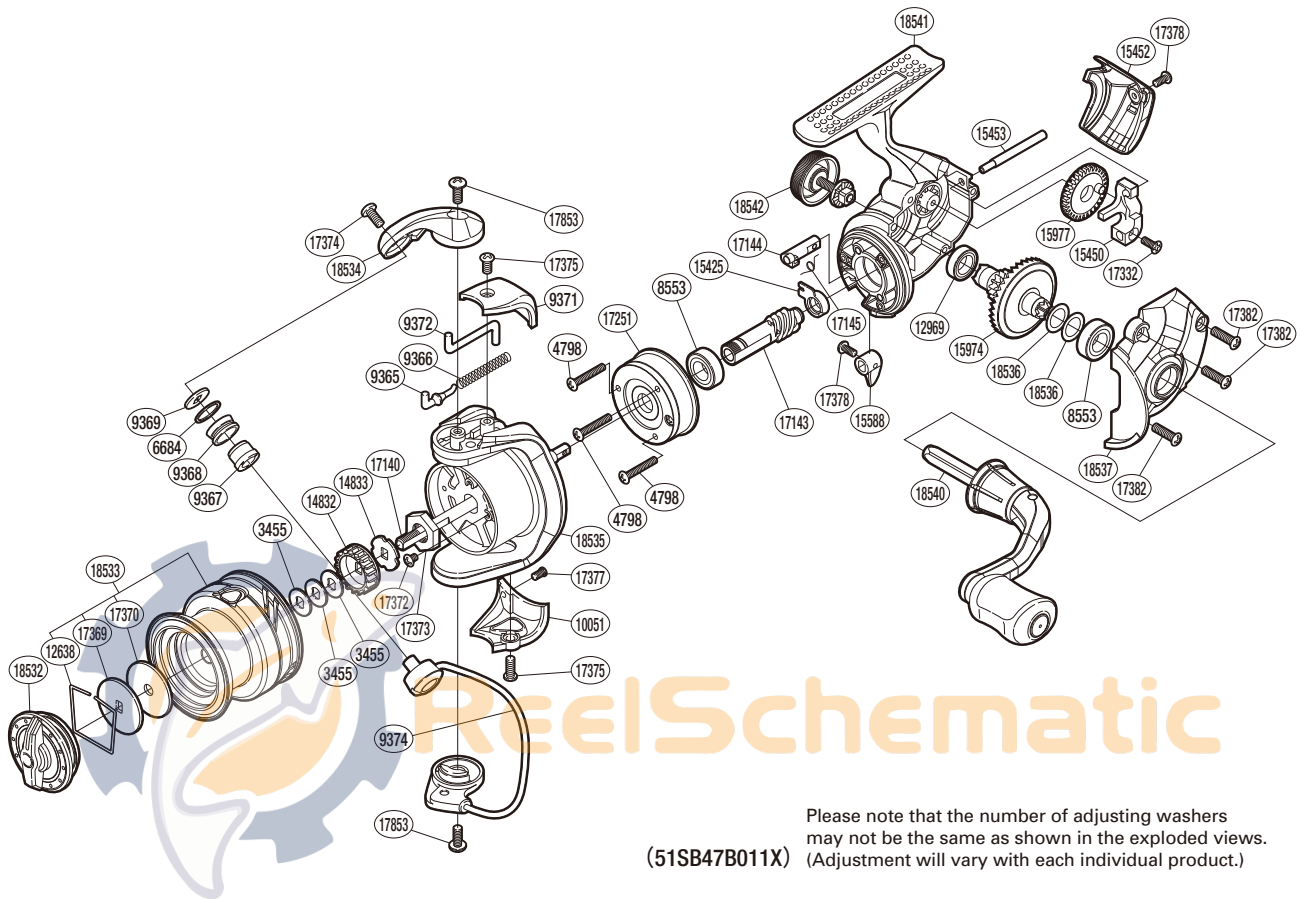

# SHIMANO

## NEXAVE

NEX-1000FE

Please note that the number of adjusting washers may not be the same as shown in the exploded views. (51SB47B011X) (Adjustment will vary with each individual product.)

Part No.	Description	Part No.	Description	Part No.	Description
RD 3455	Spool Washer	RD15425	Pinion Gear Bushing	RD17374	Screw
RD 4798	Screw	RD15450	Oscillating Slider	RD17375	Screw
RD 6684	Line Roller Spacer	RD15452	Rear Protector	RD17377	Screw
RD 8553	Ball Bearing	RD15453	Oscillating Guide	RD17378	Screw
RD 9365	Bail Spring Guide A	RD15588	Anti-Reverse Lever	RD17382	Screw
RD 9366	Bail Spring	RD15974	Drive Gear	RD17853	Screw
RD 9367	Line Roller Bushing	RD15977	Oscillating Gear	RD18532	Drag Knob Assembly
RD 9368	Line Roller	RD17140	Main Shaft	RD18533	Spool Assembly
RD 9369	Line Roller Washer	RD17143	Pinion Gear	RD18534	Bail Arm
RD 9371	Bail Spring Cover	RD17144	Anti-Reverse Cam	RD18535	Rotor Assembly
RD 9372	Bail Trip Lever	RD17145	Anti-Reverse Cam Spring	RD18536	Washer
RD 9374	Bail Assembly	RD17251	Roller Clutch Assembly	RD18537	Side Cover
RD10051	Bail Hold Support Guard	RD17332	Screw	RD18540	Handle Assembly
RD12638	Drag Washer Retainer	RD17369	Key Washer	RD18541	Body Assembly
RD12969	Ball Bearing	RD17370	Drag Washer	RD18542	Handle Screw Cap
RD14832	Spool Support A	RD17372	Screw		
RD14833	Spool Support B	RD17373	Rotor Nut		