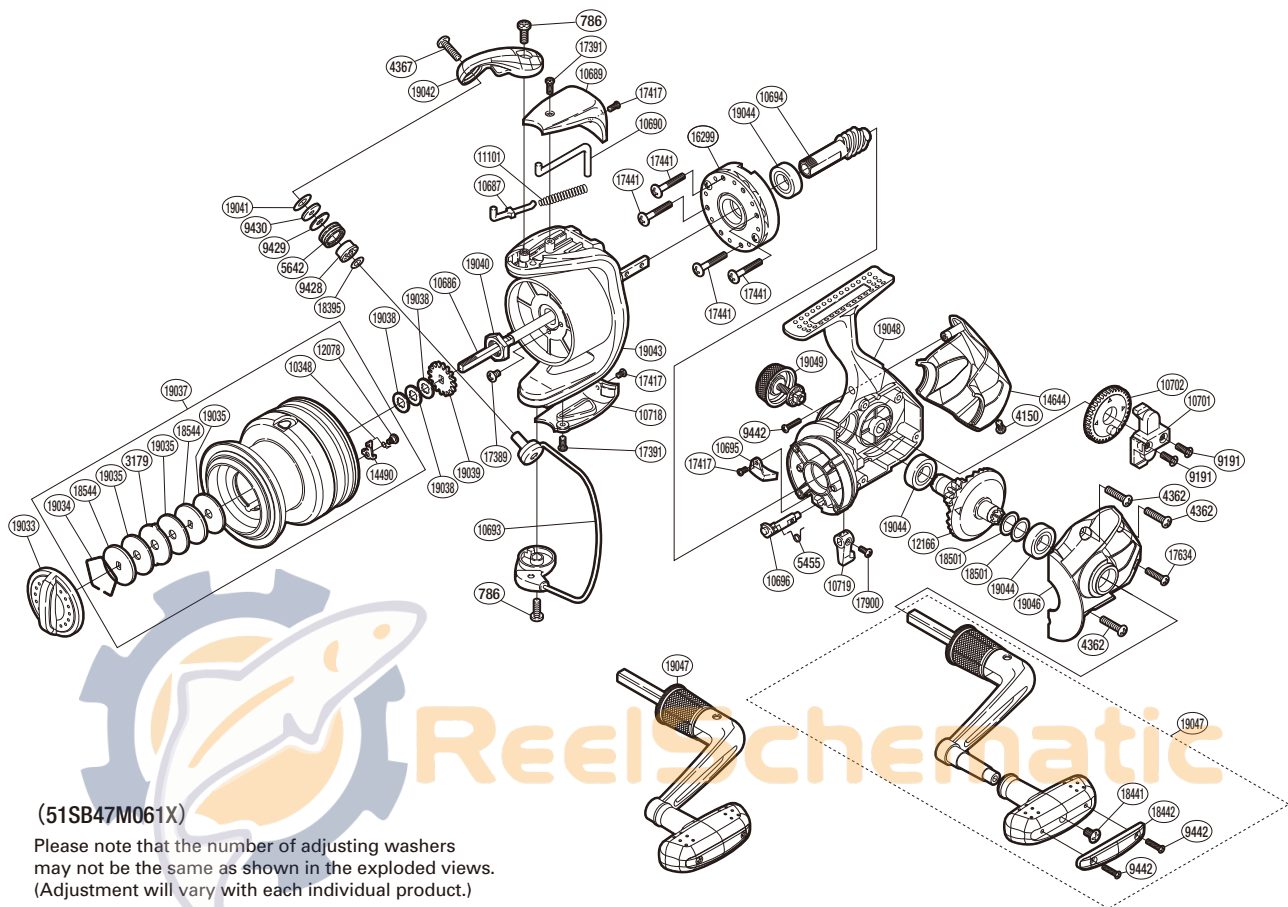

SHIMANO

NEXAVE

NEX6000FE K/C

(51SB47M061X)

Please note that the number of adjusting washers may not be the same as shown in the exploded views. (Adjustment will vary with each individual product.)

Part No.	Description	Part No.	Description	Part No.	Description
RD 0786	Screw	RD10695	Bail Trip Strike	RD18441	Screw
RD 3179	Eared Washer	RD10696	Anti-Reverse Cam	RD18442	Handle Knob I.D. Plate
RD 4150	Screw	RD10701	Oscillating Slider	RD18501	Washer
RD 4362	Screw	RD10702	Oscillating Gear	RD18544	Key Washer
RD 4367	Screw	RD10718	Bail Hold Support Guard	RD19033	Drag Knob Assembly
RD 5455	Anti-Reverse Cam Spring	RD10719	Anti-Reverse Lever	RD19034	Drag Washer Retainer
RD 5642	Line Roller	RD11101	Bail Spring	RD19035	Drag Washer
RD 9191	Screw	RD12078	Screw	RD19037	Spool Assembly
RD 9428	Line Roller Bushing	RD12166	Drive Gear	RD19038	Washer
RD 9429	Line Roller Spacer A	RD14490	Drag Click	RD19039	Spool Support
RD 9430	Line Roller Washer	RD14644	Rear Protector	RD19040	Rotor Nut
RD 9442	Screw	RD16299	Roller Clutch Assembly	RD19041	Line Roller Spacer B
RD10348	Click Spring	RD17389	Screw	RD19042	Bail Arm
RD10686	Main Shaft	RD17391	Screw	RD19043	Rotor
RD10687	Bail Spring Guide A	RD17417	Screw	RD19044	Ball Bearing
RD10689	Bail Spring Cover	RD17441	Screw	RD19046	Side Cover
RD10690	Bail Trip Lever	RD17634	Screw	RD19047	Handle Assembly
RD10693	Bail Assembly	RD17900	Screw	RD19048	Body Assembly
RD10694	Pinion Gear	RD18395	Washer	RD19049	Handle Screw Cap Assembly