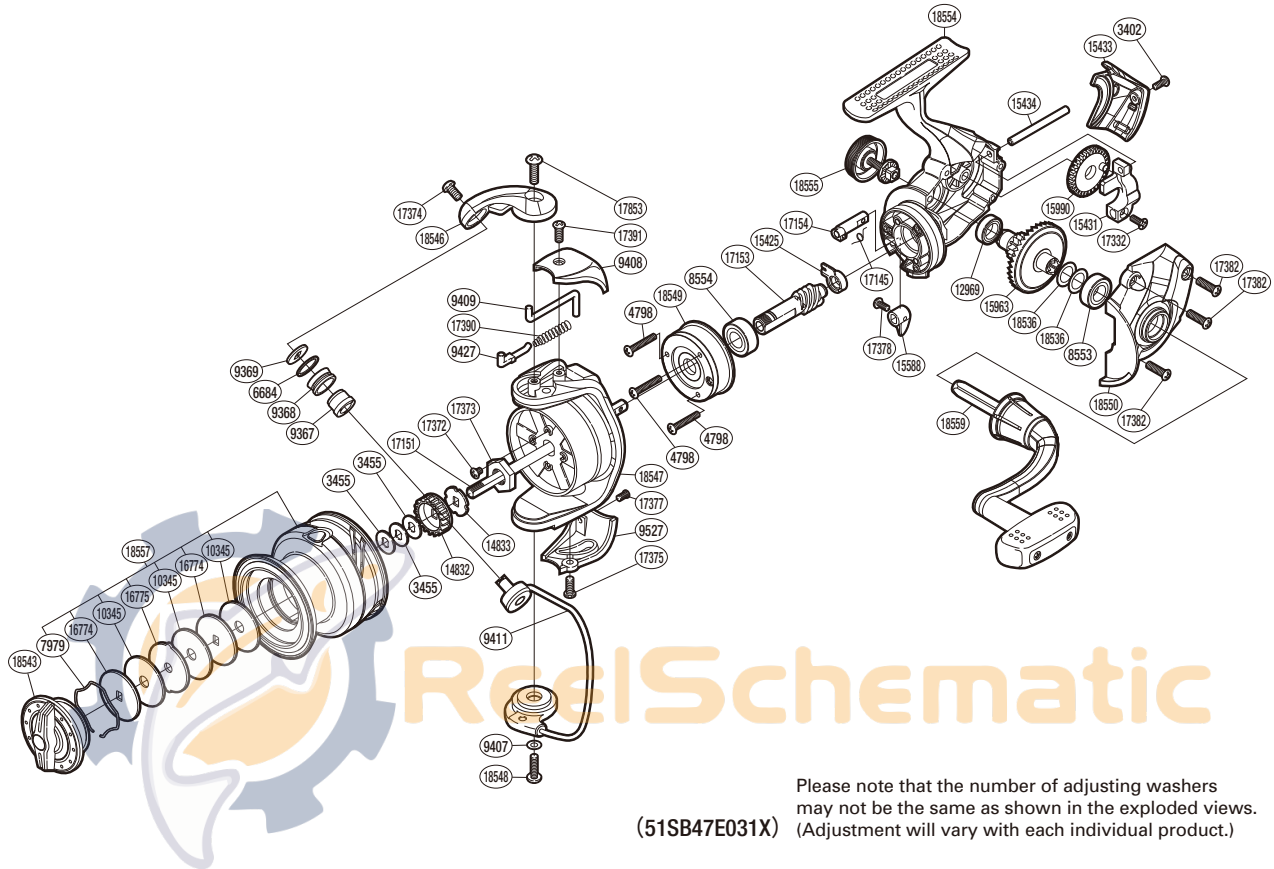

SHIMANO

NEXAVE

NEX-C3000FE

Part No.	Description	Part No.	Description	Part No.	Description
RD 3402	Screw	RD14833	Spool Support B	RD17377	Screw
RD 3455	Spool Washer	RD15425	Pinion Gear Bushing	RD17378	Screw
RD 4798	Screw	RD15431	Oscillating Slider	RD17382	Screw
RD 6684	Line Roller Spacer	RD15433	Rear Protector	RD17390	Bail Spring
RD 7979	Drag Washer Retainer	RD15434	Oscillating Guide	RD17391	Screw
RD 8553	Ball Bearing	RD15588	Anti-Reverse Lever	RD17853	Screw
RD 8554	Ball Bearing	RD15963	Drive Gear	RD18536	Washer
RD 9367	Line Roller Bushing	RD15990	Oscillating Gear	RD18543	Drag Knob Assembly
RD 9368	Line Roller	RD16774	Key Washer	RD18546	Bail Arm
RD 9369	Line Roller Washer	RD16775	Eared Washer	RD18547	Rotor
RD 9407	Washer	RD17145	Anti-Reverse Cam Spring	RD18548	Screw
RD 9408	Bail Spring Cover	RD17151	Main Shaft	RD18549	Roller Clutch Assembly
RD 9409	Bail Trip Lever	RD17153	Pinion Gear	RD18550	Side Cover
RD 9411	Bail Assembly	RD17154	Anti-Reverse Cam	RD18554	Body Assembly
RD 9427	Bail Spring Guide A	RD17332	Screw	RD18555	Handle Screw Cap
RD 9527	Bail Hold Support Guard	RD17372	Screw	RD18557	Spool Assembly
RD10345	Drag Washer	RD17373	Rotor Nut	RD18559	Handle Assembly
RD12969	Ball Bearing	RD17374	Screw		
RD14832	Spool Support A	RD17375	Screw		