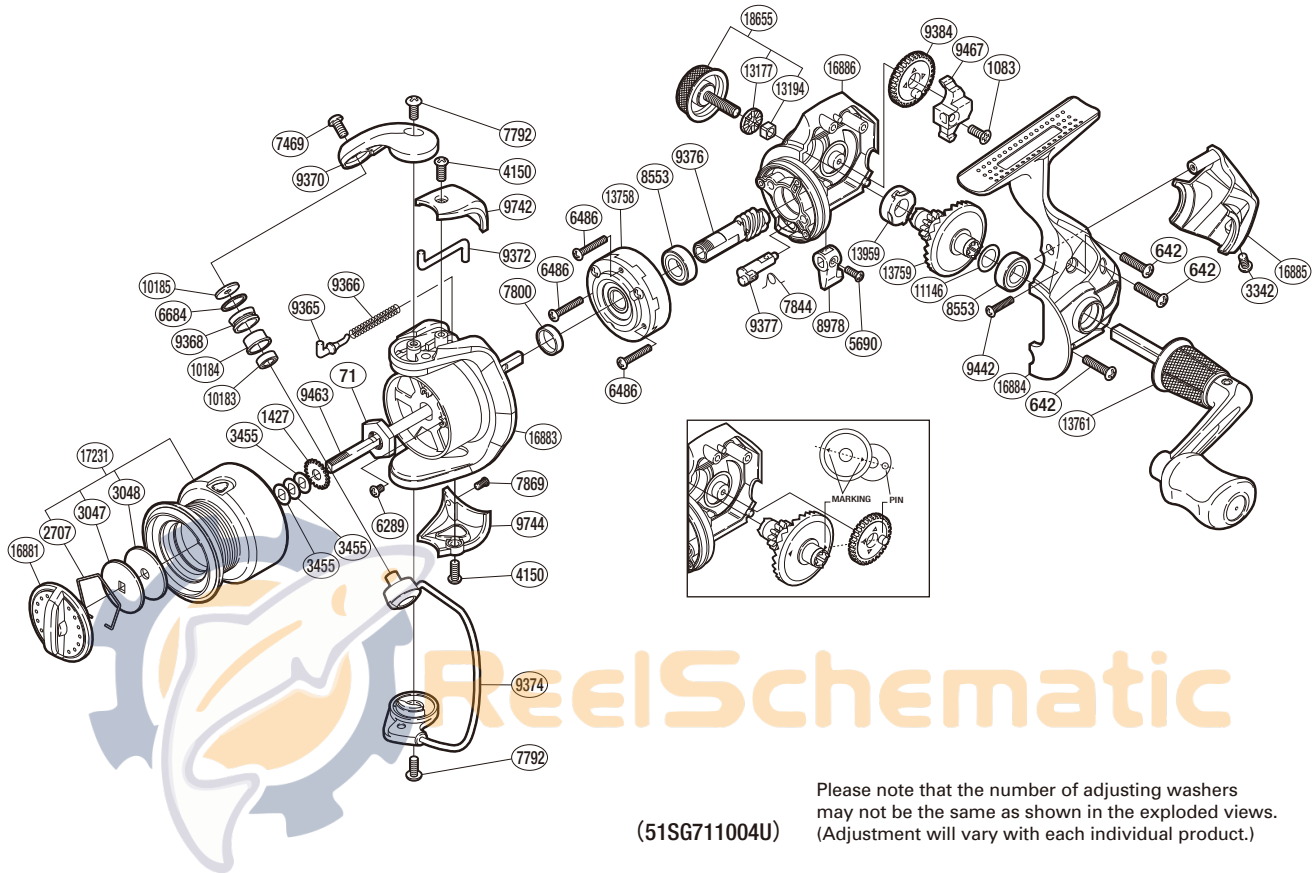

# SHIMANO

## NEXAVE SA-RB

## NEX-1000FD

Part No.	Description	Part No.	Description	Part No.	Description
RD 0071	Rotor Nut	RD 7869	Screw	RD10184	Line Roller Bushing
RD 0642	Screw	RD 8553	Ball Bearing	RD10185	Line Roller Washer
RD 1083	Screw	RD 8978	Anti-Reverse Lever	RD11146	Washer
RD 1427	Spool Support	RD 9365	Bail Spring Guide	RD13177	Handle Screw Cap Spacer
RD 2707	Drag Washers Retainer	RD 9366	Bail Spring	RD13194	Handle Screw Lock
RD 3047	Key Washer	RD 9368	Line Roller	RD13758	Roller Clutch Assembly
RD 3048	Drag Washer	RD 9370	Bail Arm	RD13759	Drive Gear
RD 3342	Screw	RD 9372	Bail Trip Lever	RD13761	Handle Assembly
RD 3455	Spool Washer	RD 9374	Bail Assembly	RD13959	Drive Gear Bushing
RD 4150	Screw	RD 9376	Pinion Gear	RD16881	Drag Knob
RD 5690	Screw	RD 9377	Anti-Reverse Cam	RD16883	Rotor
RD 6289	Screw	RD 9384	Oscillating Gear	RD16884	Side Cover
RD 6486	Screw	RD 9442	Screw	RD16885	Rear Protector
RD 6684	Line Roller Spacer	RD 9463	Main Shaft	RD16886	Body
RD 7469	Screw	RD 9467	Oscillating Slider	RD17231	Spool Assembly
RD 7792	Screw	RD 9742	Bail Spring Cover	RD18655	Handle Screw Cap
RD 7800	Rotor Ring	RD 9744	Bail Hold Support Guard		
RD 7844	Anti-Reverse Cam Spring	RD10183	Ball Bearing		