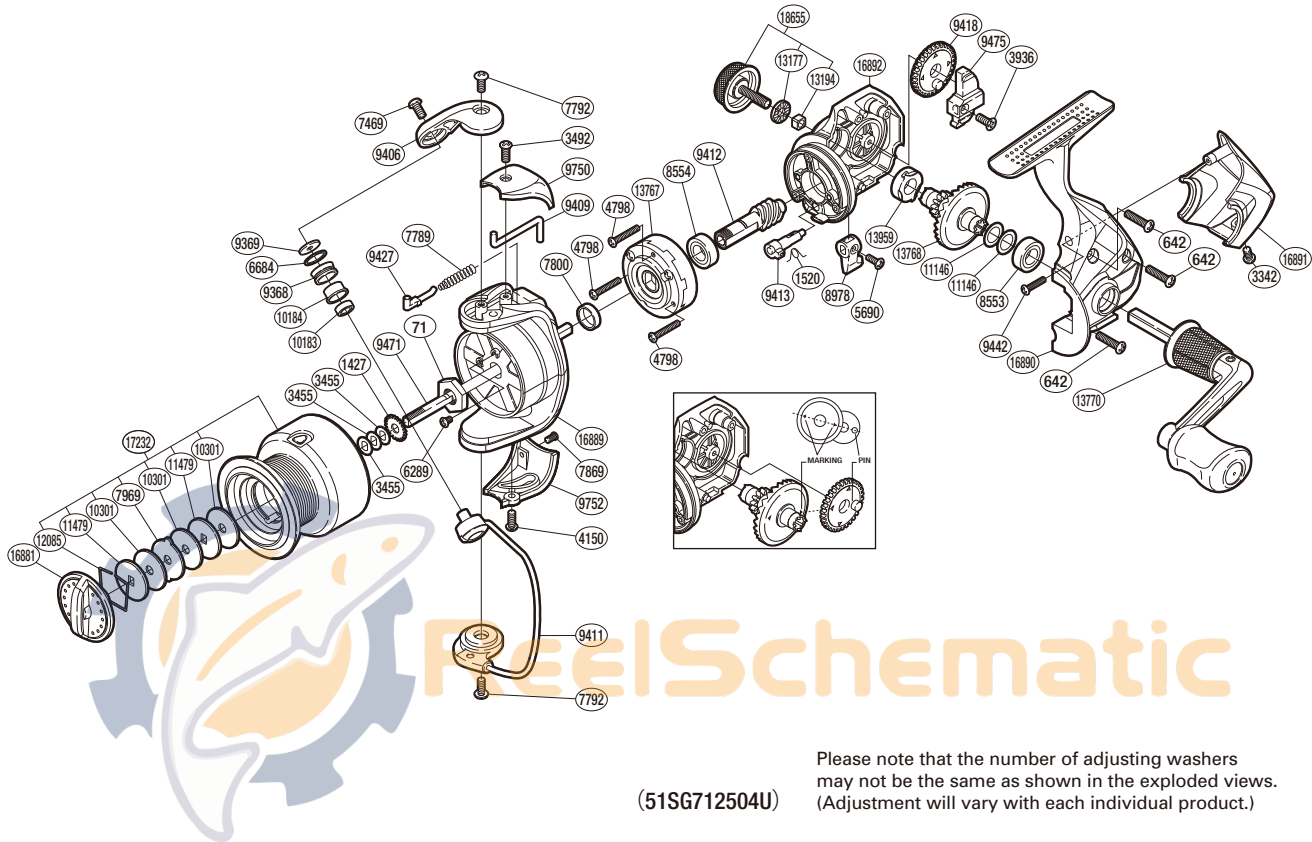

SHIMANO

NEXAVE SA-RB

NEX-2500FD

Part No.	Description	Part No.	Description	Part No.	Description
RD 0071	Rotor Nut	RD 8553	Ball Bearing	RD10301	Drag Washer
RD 0642	Screw	RD 8554	Ball Bearing	RD11146	Washer
RD 1427	Spool Support	RD 8978	Anti-Reverse Lever	RD11479	Key Washer
RD 1520	Anti-Reverse Cam Spring	RD 9368	Line Roller	RD12085	Drag Washers Retainer
RD 3342	Screw	RD 9369	Line Roller Washer	RD13177	Handle Screw Cap Spacer
RD 3455	Spool Washer	RD 9406	Bail Arm	RD13194	Handle Screw Lock
RD 3492	Screw	RD 9409	Bail Trip Lever	RD13767	Roller Clutch Assembly
RD 3936	Screw	RD 9411	Bail Assembly	RD13768	Drive Gear
RD 4150	Screw	RD 9412	Pinion Gear	RD13770	Handle Assembly
RD 4798	Screw	RD 9413	Anti-Reverse Cam	RD13959	Drive Gear Bushing
RD 5690	Screw	RD 9418	Oscillating Gear	RD16881	Drag Knob
RD 6289	Screw	RD 9427	Bail Spring Guide	RD16889	Rotor
RD 6684	Line Roller Spacer	RD 9442	Screw	RD16890	Side Cover
RD 7469	Screw	RD 9471	Main Shaft	RD16891	Rear Protector
RD 7789	Bail Spring	RD 9475	Oscillating Slider	RD16892	Body
RD 7792	Screw	RD 9750	Bail Spring Cover	RD17232	Spool Assembly
RD 7800	Rotor Ring	RD 9752	Bail Hold Support Guard	RD18655	Handle Screw Cap
RD 7869	Screw	RD10183	Ball Bearing		
RD 7969	Eared Washer	RD10184	Line Roller Bushing		