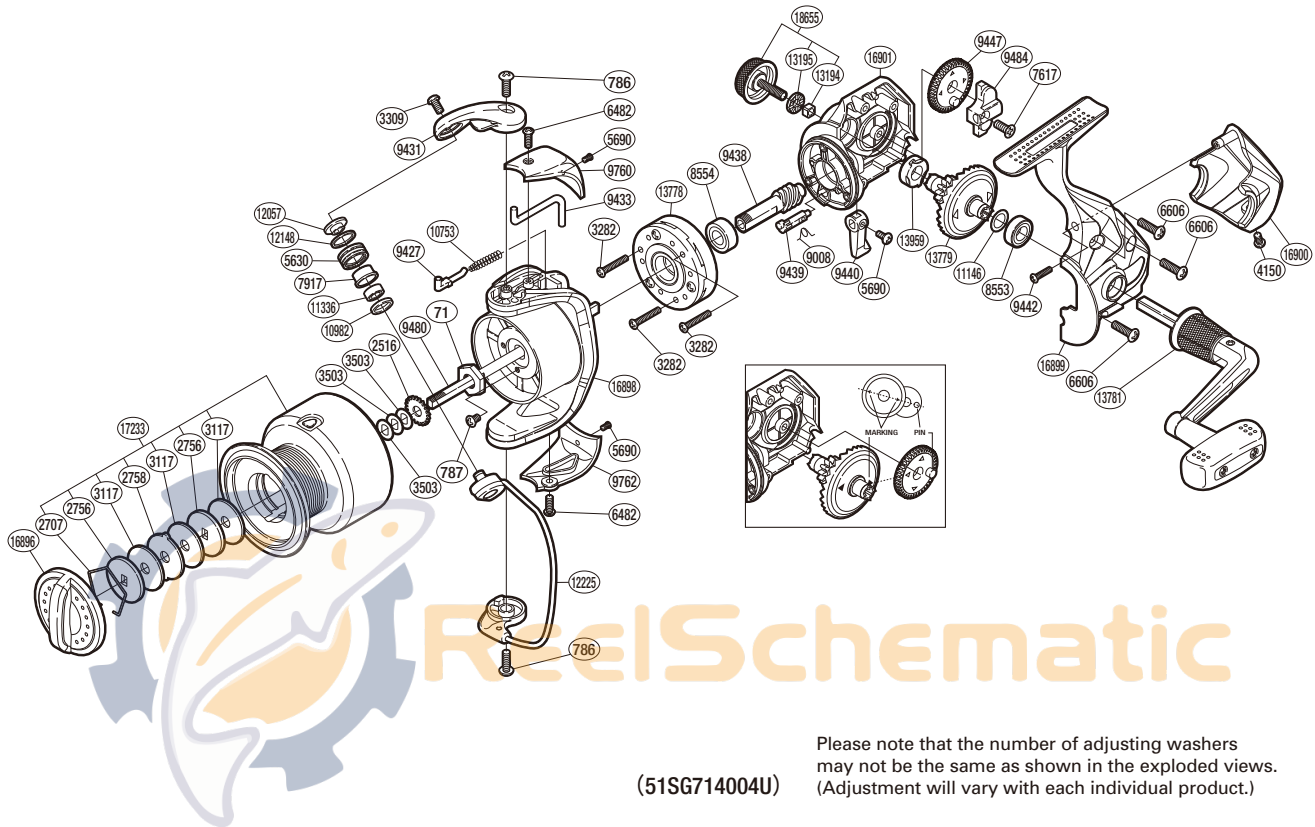

# SHIMANO

NEXAVE SA-RB

NEX-4000FD

Part No.	Description	Part No.	Description	Part No.	Description
RD 0071	Rotor Nut	RD 8553	Ball Bearing	RD11336	Ball Bearing
RD 0786	Screw	RD 8554	Ball Bearing	RD12057	Line Roller Washer
RD 0787	Screw	RD 9008	Anti-Reverse Cam Spring	RD12148	Line Roller Spacer
RD 2516	Spool Support	RD 9427	Bail Spring Guide	RD12225	Bail Assembly
RD 2707	Drag Washers Retainer	RD 9431	Bail Arm	RD13177	Handle Screw Cap Spacer
RD 2756	Key Washer	RD 9433	Bail Trip Lever	RD13194	Handle Screw Lock
RD 2758	Eared Washer	RD 9438	Pinion Gear	RD13778	Roller Clutch Assembly
RD 3117	Drag Washer	RD 9439	Anti-Reverse Cam	RD13779	Drive Gear
RD 3282	Screw	RD 9440	Anti-Reverse Lever	RD13781	Handle Assembly
RD 3309	Screw	RD 9442	Screw	RD13959	Drive Gear Bushing
RD 3503	Spool Washer	RD 9447	Oscillating Gear	RD16896	Drag Knob
RD 4150	Screw	RD 9480	Main Shaft	RD16898	Rotor
RD 5630	Line Roller	RD 9484	Oscillating Slider	RD16899	Side Cover
RD 5690	Screw	RD 9760	Bail Spring Cover	RD16900	Rear Protector
RD 6482	Screw	RD 9762	Bail Hold Support Guard	RD16901	Body
RD 6606	Screw	RD10753	Bail Spring	RD17233	Spool Assembly
RD 7617	Screw	RD10982	Bearing Spacer	RD18655	Handle Screw Cap
RD 7917	Line Roller Bushing	RD11146	Washer		