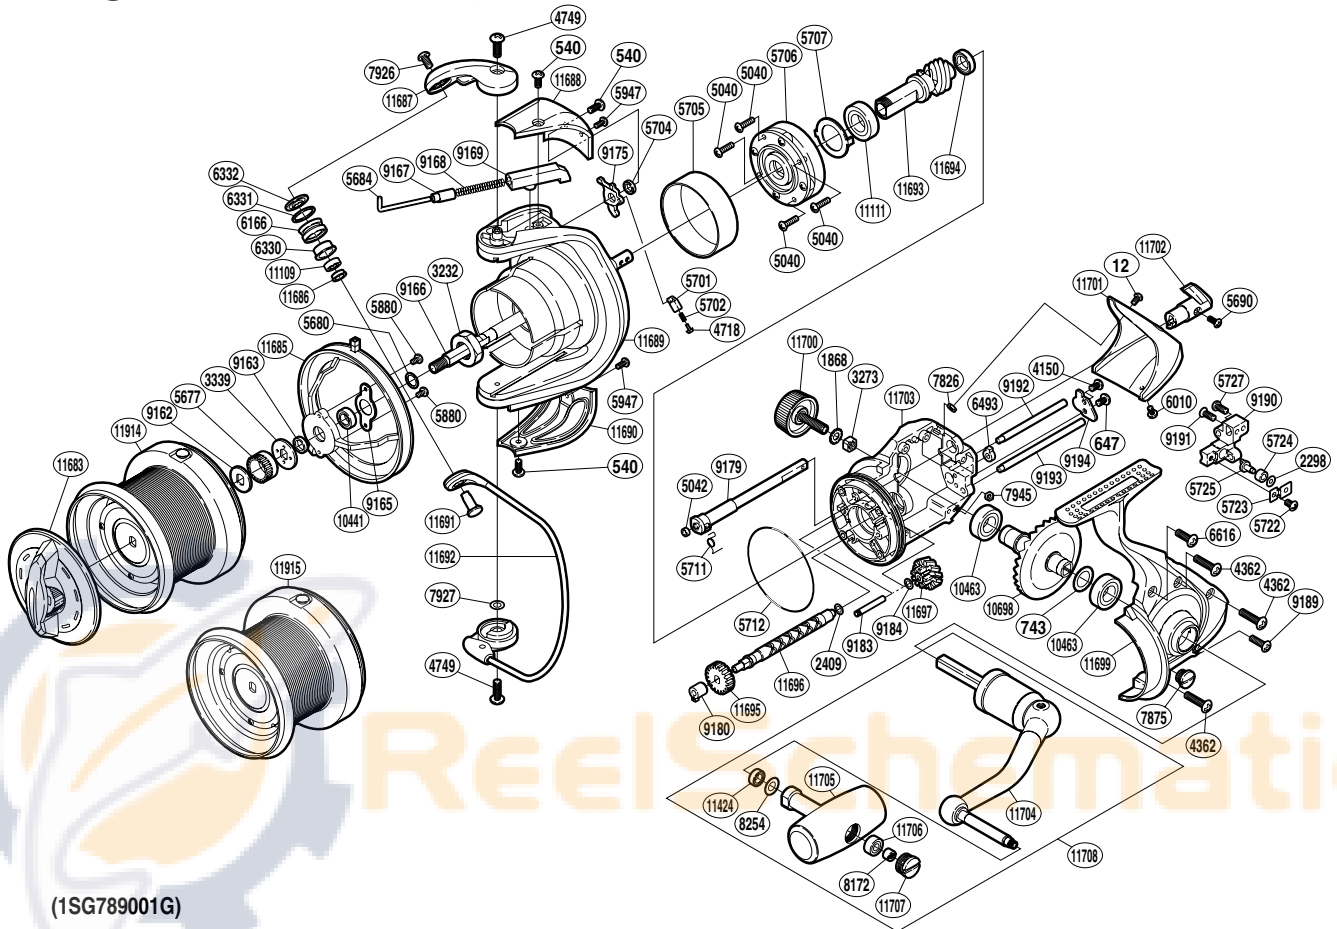

SHIMANO

POWER AERO S A-RB

PA-10000XTA

(1SG789001G)

Part No.	Description	Part No.	Description	Part No.	Description
RD 0012	Screw	RD 5947	Screw	RD10463	Ball Bearing
RD 0540	Screw	RD 6010	Screw	RD11109	Ball Bearing
RD 0647	Screw	RD 6166	Line Roller	RD11111	Ball Bearing
RD 0743	Washer	RD 6330	Line Roller Bushing	RD11424	Ball Bearing
RD 1868	Handle Lock Washer	RD 6331	Line Roller Spacer	RD11683	Drag Knob
RD 2298	Spacer	RD 6332	Line Roller Washer	RD11685	Line Safety Guard
RD 2409	Spacer	RD 6493	Worm Bushing (rear)	RD11686	Bearing Spacer
RD 3232	Rotor Nut	RD 6616	Screw	RD11687	Bail Arm
RD 3273	Handle Screw Lock	RD 7826	Nut	RD11688	Bail Spring Cover
RD 3339	Spool Support B	RD 7875	Oil Cap	RD11689	Rotor
RD 4150	Screw	RD 7926	Screw	RD11690	Bail Hold Support Guard
RD 4362	Screw	RD 7927	Washer	RD11691	Line Roller Support
RD 4718	Lever Spring Guide A	RD 7945	Nut	RD11692	Bail Assembly
RD 4749	Screw	RD 8172	Handle Knob Nut	RD11693	Pinion Gear
RD 5040	Screw	RD 8254	Washer	RD11694	Ball Bearing
RD 5042	Anti-Reverse Cam Ring	RD 9162	Spool Washer	RD11695	Idle Gear
RD 5677	Spool Support A	RD 9163	Line Safety Guard Spacer	RD11696	Worm Shaft
RD 5680	Spacer	RD 9165	Bearing Retainer	RD11697	Idle Gear
RD 5684	Bail Spring Guide A	RD 9166	Main Shaft	RD11698	Drive Gear
RD 5690	Screw	RD 9167	Bail Spring Guide A Support	RD11699	Side Cover
RD 5701	Lever Spring Guide B	RD 9168	Bail Spring	RD11700	Handle Screw Cap
RD 5702	Lever Spring	RD 9169	Bail Spring Guide B	RD11701	Rear Protector
RD 5704	Trip Lever Spacer	RD 9175	Bail Trip Lever	RD11702	Anti-Reverse Lever
RD 5705	Roller Clutch Ring	RD 9179	Anti-Reverse Cam	RD11703	Body
RD 5706	Roller Clutch Assembly	RD 9180	Worm Bushing (front)	RD11704	Handle Shank Assembly
RD 5707	Bearing Washer	RD 9183	Idle Gear B Shaft	RD11705	Handle Knob
RD 5711	Anti-Reverse Cam Spring	RD 9184	Washer	RD11706	Ball Bearing
RD 5712	O Ring	RD 9189	Screw	RD11707	Handle Knob Seal
RD 5722	Screw	RD 9190	Oscillating Slider	RD11708	Handle Assembly
RD 5723	Oscillating Pawl Cover	RD 9191	Screw	RD11914	Spool Assembly
RD 5724	Oscillating Slider Bushing	RD 9192	Oscillating Guide B		
RD 5725	Oscillating Pawl	RD 9193	Oscillating Guide A		
RD 5727	Screw	RD 9194	Worm Shaft Retainer		
RD 5880	Screw	RD10441	Ball Bearing	RD11915	Spare Spool Assembly