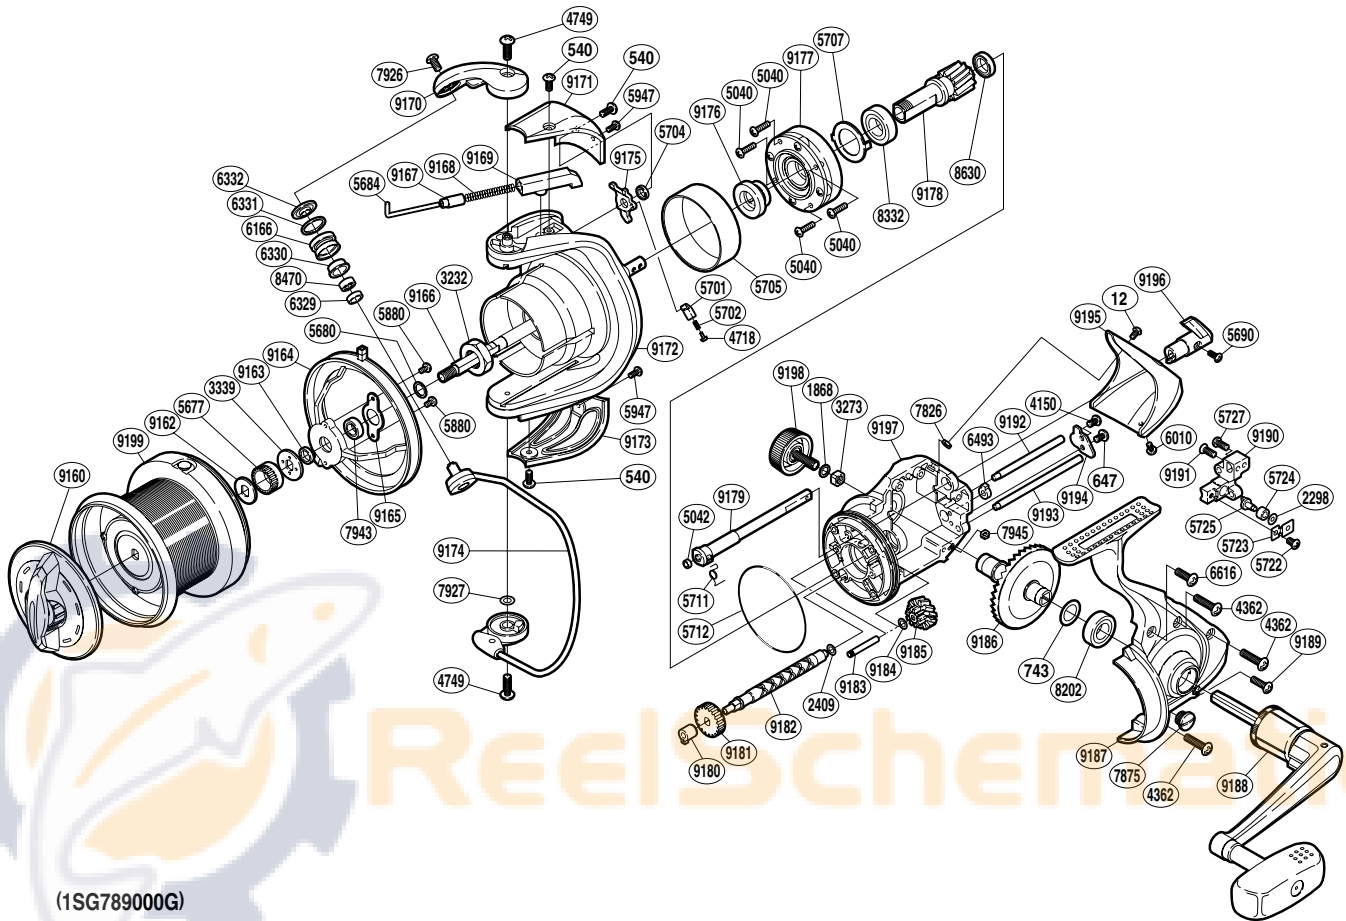

SHIMANO®

POWER AERO

PA-XT-10000

(1SG789000G)

Part No.	Description	Part No.	Description	Part No.	Description
RD 0012	Protector Screw (D)	RD 5727	Slider Retainer Screw (B)	RD 9171	Bail Spring Cover
RD 0540	Protector Screw (A)	RD 5880	Bearing Retainer Screw	RD 9172	Rotor
RD 0647	Worm Shaft Retainer Screw (B)	RD 5947	Protector Screw (B)	RD 9173	Bail Hold Support Guard
RD 0743	Drive Gear Washer	RD 6010	Protector Screw (C)	RD 9174	Bail Assembly
RD 1868	Handle Lock Washer	RD 6166	Line Roller	RD 9175	Bail Trip Lever
RD 2298	Spacer	RD 6329	Bearing Spacer	RD 9176	Roller Clutch Inner
RD 2409	Worm Shaft Spacer	RD 6330	Line Roller Bushing	RD 9177	Roller Clutch Assembly
RD 3232	Rotor Nut	RD 6331	Line Roller Spacer	RD 9178	Pinion Gear
RD 3273	Handle Screw Lock	RD 6332	Line Roller Washer	RD 9179	Anti-Reverse Cam
RD 3339	Spool Support (B)	RD 6493	Worm Bushing (rear)	RD 9180	Worm Bushing (front)
RD 4150	Worm Shaft Retainer Screw (A)	RD 6616	Side Cover Screw (B)	RD 9181	Idle Gear
RD 4362	Side Cover Screw (A)	RD 7826	Rear Protector Nut (A)	RD 9182	Worm Shaft
RD 4718	Lever Spring Guide (A)	RD 7875	Oil Cap	RD 9183	Idle Gear (B) Shaft
RD 4749	Multi-Purpose Screw	RD 7926	Line Roller Screw	RD 9184	Adjusting Washer
RD 5040	Roller Clutch Screw	RD 7927	Adjusting Washer	RD 9185	Idle Gear (B)
RD 5042	Anti-Reverse Cam Ring	RD 7943	Ball Bearing	RD 9186	Drive Gear
RD 5677	Spool Support (A)	RD 7945	Rear Protector Nut (B)	RD 9187	Side Cover
RD 5680	Line Safety Guard Spacer (B)	RD 8202	Ball Bearing	RD 9188	Handle Assembly
RD 5684	Bail Spring Guide (A)	RD 8332	Ball Bearing	RD 9189	Side Cover Screw (C)
RD 5690	Anti-Reverse Lever Screw	RD 8470	Line Roller Bearing	RD 9190	Oscillating Slider
RD 5701	Lever Spring Guide (B)	RD 8630	Ball Bearing	RD 9191	Slider Retainer Screw (A)
RD 5702	Lever Spring	RD 9160	Drag Knob	RD 9192	Oscillating Guide (B)
RD 5704	Trip Lever Spacer	RD 9162	Spool Washer	RD 9193	Oscillating Guide (A)
RD 5705	Roller Clutch Ring	RD 9163	Line Safety Guard Spacer (A)	RD 9194	Worm Shaft Retainer
RD 5707	Bearing Washer	RD 9164	Line Safety Guard	RD 9195	Rear Protector
RD 5711	Anti-Reverse Cam Spring	RD 9165	Bearing Retainer	RD 9196	Anti-Reverse Lever
RD 5712	O Ring	RD 9166	Main Shaft	RD 9197	Body
RD 5722	Oscillating Pawl Cover Screw	RD 9167	Bail Spring Guide (A) Support	RD 9198	Handle Screw Cap
RD 5723	Oscillating Pawl Cover	RD 9168	Bail Spring	RD 9199	Spool Assembly (TYPE 8)
RD 5724	Oscillating Slider Bushing	RD 9169	Bail Spring Guide (B)		
RD 5725	Oscillating Pawl	RD 9170	Bail Arm		