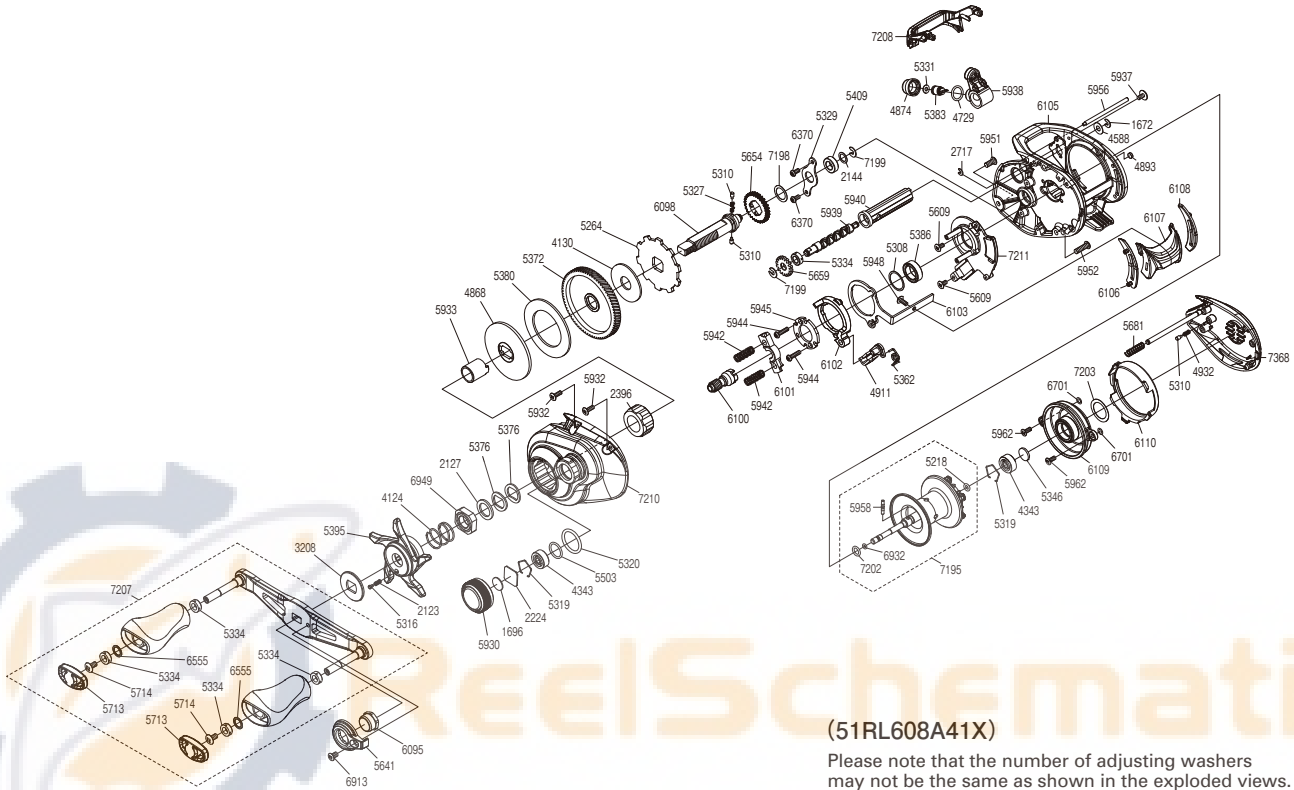

## SLX151XGA

(51RL608A41X)

Please note that the number of adjusting washers may not be the same as shown in the exploded views. (Adjustment will vary with each individual product.)

Part No.	Description	Part No.	Description	Part No.	Description
BNT1672	E Lock	BNT5362	Clutch Pawl Spring	BNT5962	Screw
BNT1696	Cast Control Spacer B	BNT5372	Drive Gear	BNT6095	Handle Nut
BNT2123	Click Spring	BNT5376	Drag Spring Washer	BNT6098	Drive Shaft
BNT2127	Star Drag Spacer	BNT5380	Drag Washer C	BNT6100	Pinion Gear
BNT2144	Drive Shaft Washer	BNT5383	Line Guide Pawl	BNT6101	Yoke
BNT2224	Cast Control Spacer A	BNT5386	Ball Bearing	BNT6102	Clutch Cam
BNT2396	Roller Clutch Bearing	BNT5395	Star Drag	BNT6103	Clutch Plate
BNT2717	E Lock	BNT5409	Drive Shaft Bushing	BNT6105	Frame
BNT3208	Star Drag Click Plate	BNT5503	O Ring	BNT6106	Clutch Bar Guide B
BNT4124	Star Drag Spring	BNT5609	Screw	BNT6107	Clutch Button
BNT4130	Drag Washer A	BNT5641	Handle Nut Plate	BNT6108	Clutch Bar Guide A
BNT4343	Ball Bearing	BNT5654	Idle Gear A	BNT6109	Dial Case
BNT4588	Washer	BNT5659	Idle Gear C	BNT6110	Right Side Plate Cam Lever
BNT4729	O Ring	BNT5681	Spring	BNT6370	Screw
BNT4868	Key Washer	BNT5713	Handle Knob Seal	BNT6555	Washer
BNT4874	Pawl Cap	BNT5714	Screw	BNT6701	Spacer
BNT4893	Washer	BNT5930	Cast Control Cap	BNT6913	Screw
BNT4911	Clutch Pawl Assembly	BNT5932	Screw	BNT6932	O Ring
BNT4932	Click Spring	BNT5933	Roller Clutch Inner Tube	BNT6949	Star Drag Nut
BNT5218	O Ring	BNT5937	Screw	BNT7195	Spool Assembly
BNT5264	Anti-Reverse Ratchet	BNT5938	Line Guide Assembly	BNT7198	Washer
BNT5308	Washer	BNT5939	Worm Shaft	BNT7199	E Lock
BNT5310	Idle Gear Pin	BNT5940	Level Wind Guard	BNT7202	O Ring
BNT5316	Click Pin	BNT5942	Yoke Spring	BNT7203	Washer
BNT5319	Bearing Retainer	BNT5944	Screw	BNT7207	Handle Assembly
BNT5320	O Ring	BNT5945	Clutch Cam Retainer	BNT7208	Level Wind Protector
BNT5327	Idle Gear Spring	BNT5948	Screw	BNT7210	Left Side Plate
BNT5329	Drive Shaft Retainer	BNT5951	Screw	BNT7211	Clutch Guard
BNT5331	Spacer	BNT5952	Screw	BNT7368	Right Side Plate
BNT5334	Bushing	BNT5956	Stabilizer Bar		
BNT5346	Spacer	BNT5958	Spool Clutch Pin		