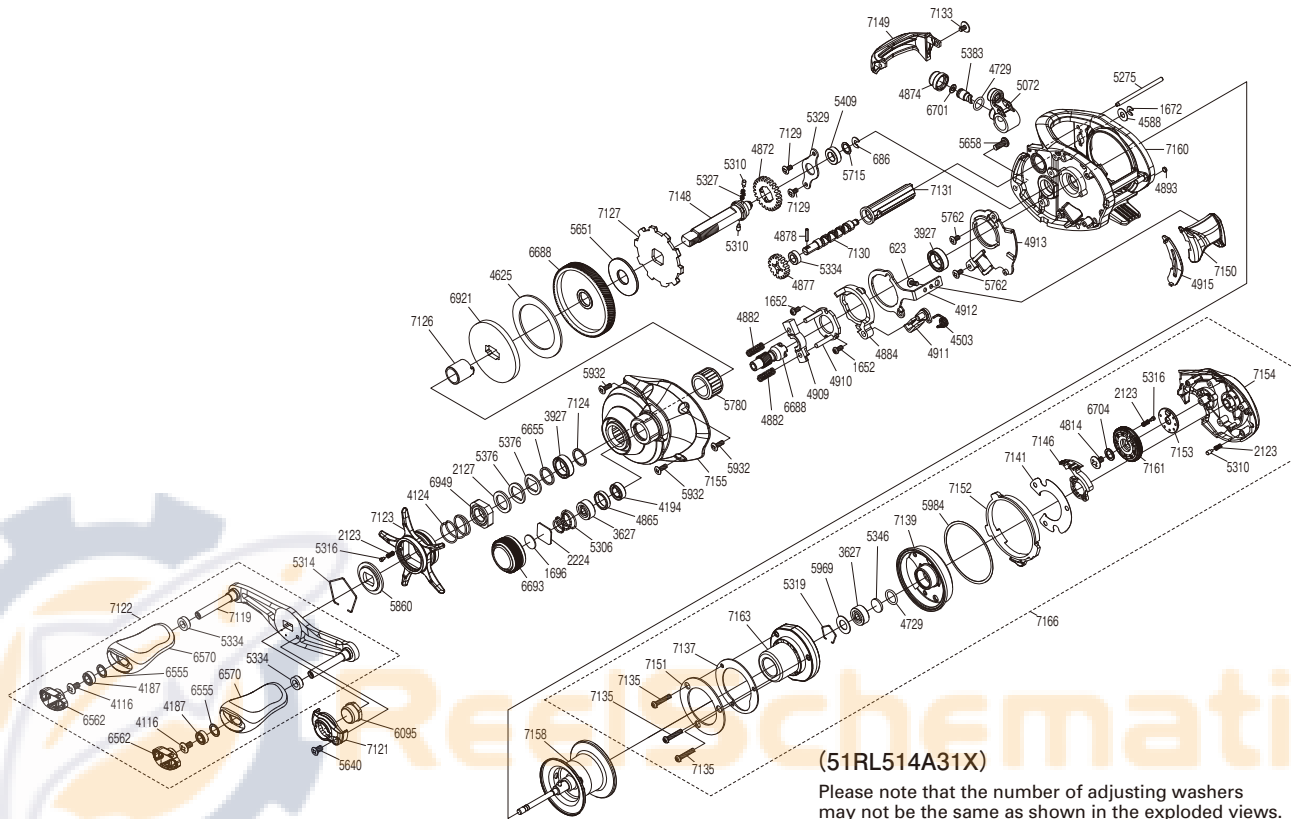

SHIMANO

SLX

SLXDCXT71HG

Part No.	Description	Part No.	Description	Part No.	Description
BNT0623	Screw	BNT5275	Stabilizer Bar	BNT6949	Star Drag Nut
BNT0686	E Lock	BNT5306	Spool Tension Spring	BNT7119	Handle Shank Assembly
BNT1652	Screw	BNT5310	Idle Gear Pin	BNT7121	Handle Nut Plate
BNT1672	E Lock	BNT5314	Click Plate Retainer	BNT7122	Handle Assembly
BNT1696	Cast Control Spacer B	BNT5316	Click Pin	BNT7123	Star Drag
BNT2123	Click Spring	BNT5319	Bearing Retainer	BNT7124	Washer
BNT2127	Star Drag Spacer	BNT5327	Idle Gear Spring	BNT7126	Roller Clutch Inner Tube
BNT2224	Spool Tension Spacer A	BNT5329	Drive Shaft Retainer	BNT7127	Anti-Reverse Ratchet
BNT3627	Ball Bearing	BNT5334	Bushing	BNT7129	Screw
BNT3927	Ball Bearing	BNT5346	Spacer	BNT7130	Worm Shaft
BNT4116	Screw	BNT5376	Drag Spring Washer	BNT7131	Level Wind Guard
BNT4124	Star Drag Spring	BNT5383	Line Guide Pawl	BNT7133	Screw
BNT4187	Ball Bearing	BNT5409	Drive Shaft Bushing	BNT7135	Screw
BNT4194	Ball Bearing	BNT5640	Screw	BNT7137	Substrate Plate
BNT4503	Clutch Pawl Spring	BNT5651	Drag Washer A	BNT7139	Dial Case
BNT4588	Washer	BNT5658	Screw	BNT7141	Washer
BNT4625	Drag Washer C	BNT5715	Washer	BNT7146	Magnet Cam Assembly
BNT4729	O Ring	BNT5762	Screw	BNT7148	Drive Shaft
BNT4814	Screw	BNT5780	Roller Clutch Bearing	BNT7149	Level Wind Protector
BNT4865	Bearing Spacer	BNT5860	Star Drag Click Plate	BNT7150	Clutch Button
BNT4872	Idle Gear A	BNT5932	Screw	BNT7151	Substrate Plate Sticker
BNT4874	Pawl Cap	BNT5969	Bearing Seal	BNT7152	B Side Plate Cam Lever
BNT4877	Idle Gear C	BNT5984	Washer	BNT7153	Click Ring
BNT4878	Worm Shaft Pin	BNT6095	Handle Nut	BNT7154	Right Side Plate
BNT4882	Yoke Spring	BNT6555	Washer	BNT7155	Left Side Plate
BNT4884	Clutch Cam Retainer	BNT6562	Handle Knob Seal	BNT7158	Spool Assembly
BNT4893	Washer	BNT6570	Handle Knob	BNT7160	Frame Assembly
BNT4909	Yoke	BNT6655	Washer	BNT7161	Brake Dial Assembly
BNT4910	Clutch Cam	BNT6686	Pinion Gear	BNT7163	B Side Plate Substrate
BNT4911	Clutch Pawl Assembly	BNT6688	Drive Gear	BNT7166	Right Side Plate Assembly
BNT4912	Clutch Plate	BNT6693	Cast Control Cap		
BNT4913	Clutch Guard	BNT6701	Spacer		
BNT4915	Clutch Bar Guide	BNT6704	Washer		
BNT5072	Line Guide	BNT6921	Key Washer	BNT4692	B-100 Oil (Accessory)