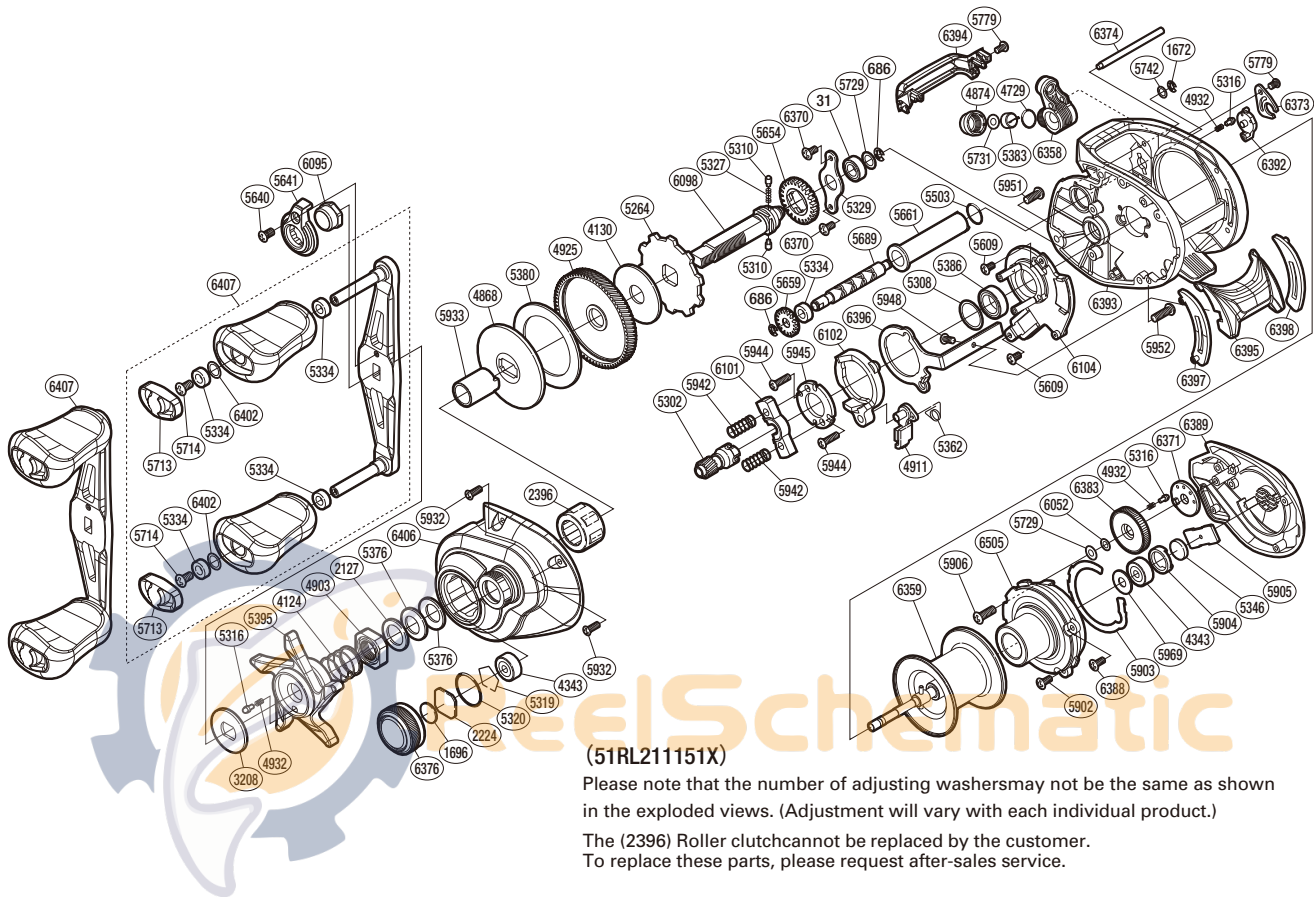

SHIMANO

SLX S A-RB

SLXDC151HG

Part No.	Description	Part No.	Description	Part No.	Description
BNT0031	Ball Bearing	BNT5380	Drag Washer	BNT5951	Screw
BNT0686	E Lock	BNT5383	Line Guide Pawl	BNT5952	Screw
BNT1672	E Lock	BNT5386	Ball Bearing	BNT5969	Bearing Seal
BNT1696	Cast Control Spacer	BNT5395	Star Drag	BNT6052	Washer
BNT2127	Star Drag Spacer	BNT5503	O Ring	BNT6095	Handle Nut
BNT2224	Spool Tension Spacer	BNT5609	Screw	BNT6098	Drive Shaft
BNT2396	Roller Clutch Bearing	BNT5640	Screw	BNT6101	Yoke
BNT3208	Star Drag Click Plate	BNT5641	Handle Nut Plate	BNT6102	Clutch Cam
BNT4124	Star Drag Spring	BNT5654	Idle Gear	BNT6358	Line Guide Assembly
BNT4130	Drag Washer	BNT5659	Idle Gear	BNT6359	Spool Assembly
BNT4343	Ball Bearing	BNT5661	Level Wind Guard	BNT6370	Screw
BNT4729	O Ring	BNT5689	Worm Shaft	BNT6371	Click Ring
BNT4868	Key Washer	BNT5713	Handle Knob Seal	BNT6373	Cam Lever Retainer
BNT4874	Pawl Cap	BNT5714	Screw	BNT6374	Stabilizer Bar
BNT4903	Star Drag Nut	BNT5723	Washer	BNT6376	Cast Control Cap
BNT4911	Clutch Pawl Assembly	BNT5729	Washer	BNT6383	Brake Dial
BNT4925	Drive Gear	BNT5731	Spacer	BNT6388	Screw
BNT4932	Click Spring	BNT5742	Washer	BNT6389	Right Side Plate
BNT5264	Anti-Reverse Ratchet	BNT5779	Screw	BNT6392	Left Side Plate Cam Lever
BNT5302	Pinion Gear	BNT5903	Washer	BNT6393	Frame
BNT5308	Washer	BNT5904	Bearing Retainer	BNT6394	Level Wind Protector
BNT5310	Idle Gear Pin	BNT5905	Spool Shaft Spacer	BNT6395	Clutch Button
BNT5316	Click Pin	BNT5906	Screw	BNT6396	Clutch Plate
BNT5319	Bearing Retainer	BNT5920	Screw	BNT6397	Clutch Bar Guide B
BNT5320	O Ring	BNT5932	Screw	BNT6398	Clutch Bar Guide A
BNT5327	Idle Gear Spring	BNT5933	Roller Clutch Inner Tube	BNT6406	Right Side Plate Assembly
BNT5329	Drive Shaft Retainer	BNT5942	Yoke Spring	BNT6407	Handle Assembly
BNT5334	Bushing	BNT5944	Screw	BNT6505	B Side Plate Substrate
BNT5346	Spacer B	BNT5945	Clutch Cam Retainer		
BNT5362	Clutch Pawl Spring	BNT5948	Screw		
BNT5376	Drag Spring Washer	BNT5949	Clutch Guard Assembly	BNT4692	B-100 Oil (Accessory)