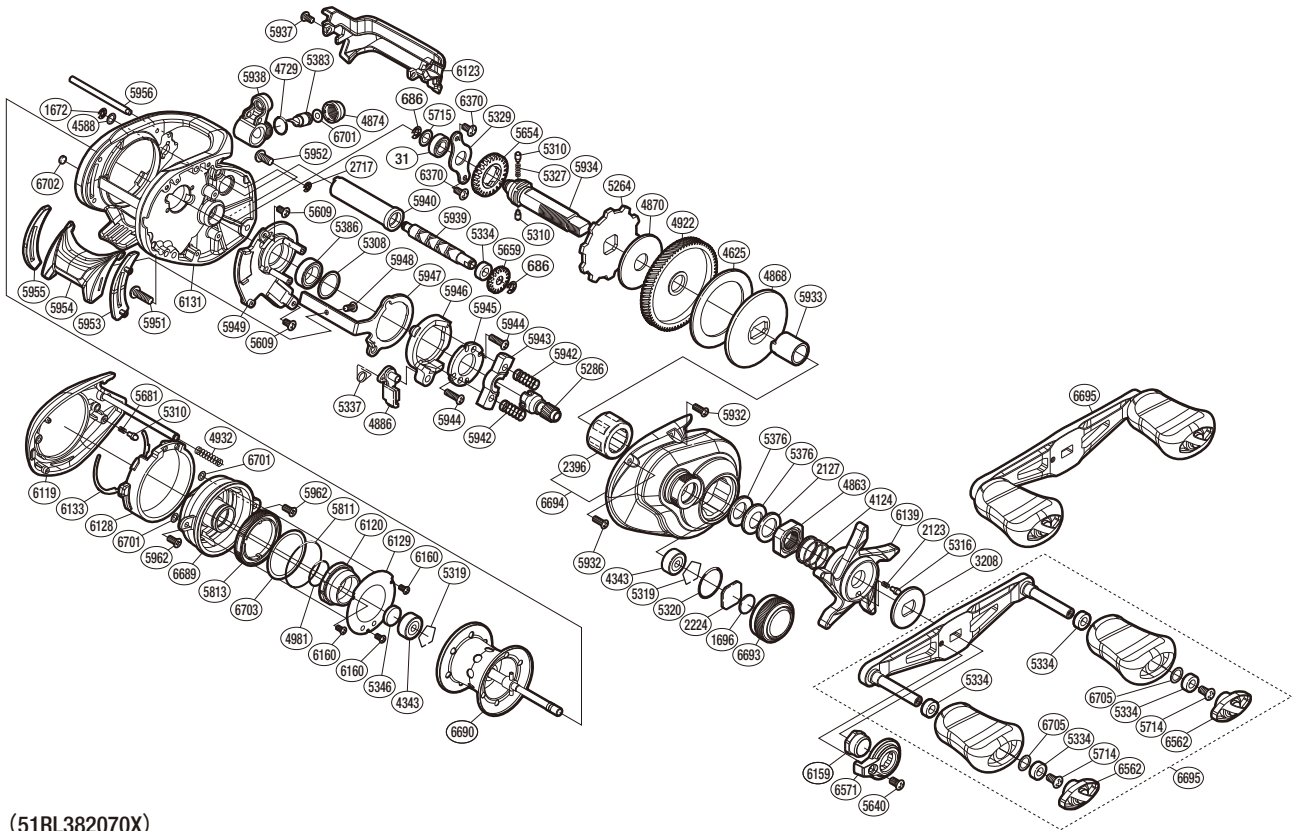

SHIMANO

SLX SA-RB

SLXMGL70HG

(51RL382070X)

Please note that the number of adjusting washers may not be the same as shown in the exploded views. (Adjustment will vary with each individual product.)

Part No.	Description	Part No.	Description	Part No.	Description
BNT0031	Ball Bearing	BNT5329	Drive Shaft Retainer	BNT5951	Screw
BNT0686	E Lock	BNT5334	Bushing	BNT5952	Screw
BNT1672	E Lock	BNT5337	Clutch Pawl Spring	BNT5953	Clutch Bar Guide B
BNT1696	Cast Control Spacer B	BNT5346	Spacer B	BNT5954	Clutch Button
BNT2123	Click Spring	BNT5376	Drag Spring Washer	BNT5955	Clutch Bar Guide A
BNT2127	Star Drag Spacer	BNT5383	Line Guide Pawl	BNT5956	Stabilizer Bar
BNT2224	Spool Tension Spacer A	BNT5386	Ball Bearing	BNT5962	Screw
BNT2396	Roller Clutch Bearing	BNT5609	Screw	BNT6119	Left Side Plate Assembly
BNT2717	E Lock	BNT5640	Screw	BNT6120	Brake Pipe Gear Assembly
BNT3208	Star Drag Click Plate	BNT5654	Idle Gear	BNT6123	Level Wind Protector
BNT4124	Star Drag Spring	BNT5659	Idle Gear	BNT6128	B Side Plate Cam Lever
BNT4343	Ball Bearing	BNT5681	Spring	BNT6129	Br Dial Retainer Plate
BNT4588	Washer	BNT5714	Screw	BNT6131	Frame
BNT4625	Drag Washer	BNT5715	Washer	BNT6133	Washer
BNT4729	O Ring	BNT5811	O Ring	BNT6139	Star Drag
BNT4863	Star Drag Nut	BNT5813	Brake Dial	BNT6159	Handle Nut
BNT4868	Key Washer	BNT5932	Screw	BNT6160	Screw
BNT4870	Drag Washer	BNT5933	Roller Clutch Inner Tube	BNT6370	Screw
BNT4874	Pawl Cap	BNT5934	Drive Shaft	BNT6562	Handle Knob Seal
BNT4886	Clutch Pawl	BNT5937	Screw	BNT6571	Handle Nut Plate
BNT4922	Drive Gear	BNT5938	Line Guide Assembly	BNT6689	Dial Case
BNT4932	Spring	BNT5939	Worm Shaft	BNT6690	Spool Assembly
BNT4981	O Ring	BNT5940	Level Wind Guard	BNT6693	Cast Control Cap
BNT5264	Anti-Reverse Ratchet	BNT5942	Yoke Spring	BNT6694	Right Side Plate Assembly
BNT5286	Pinion Gear	BNT5943	Yoke	BNT6695	Handle Assembly
BNT5308	Washer	BNT5944	Screw	BNT6701	Washer
BNT5310	Idle Gear Pin	BNT5945	Clutch Cam Retainer	BNT6702	Washer
BNT5316	Click Pin	BNT5946	Clutch Cam	BNT6703	Washer
BNT5319	Bearing Retainer	BNT5947	Clutch Plate	BNT6705	Washer
BNT5320	O Ring	BNT5948	Screw		
BNT5327	Idle Gear Spring	BNT5949	Clutch Guard Assembly	BNT4692	B-100 Oil (Accessory)