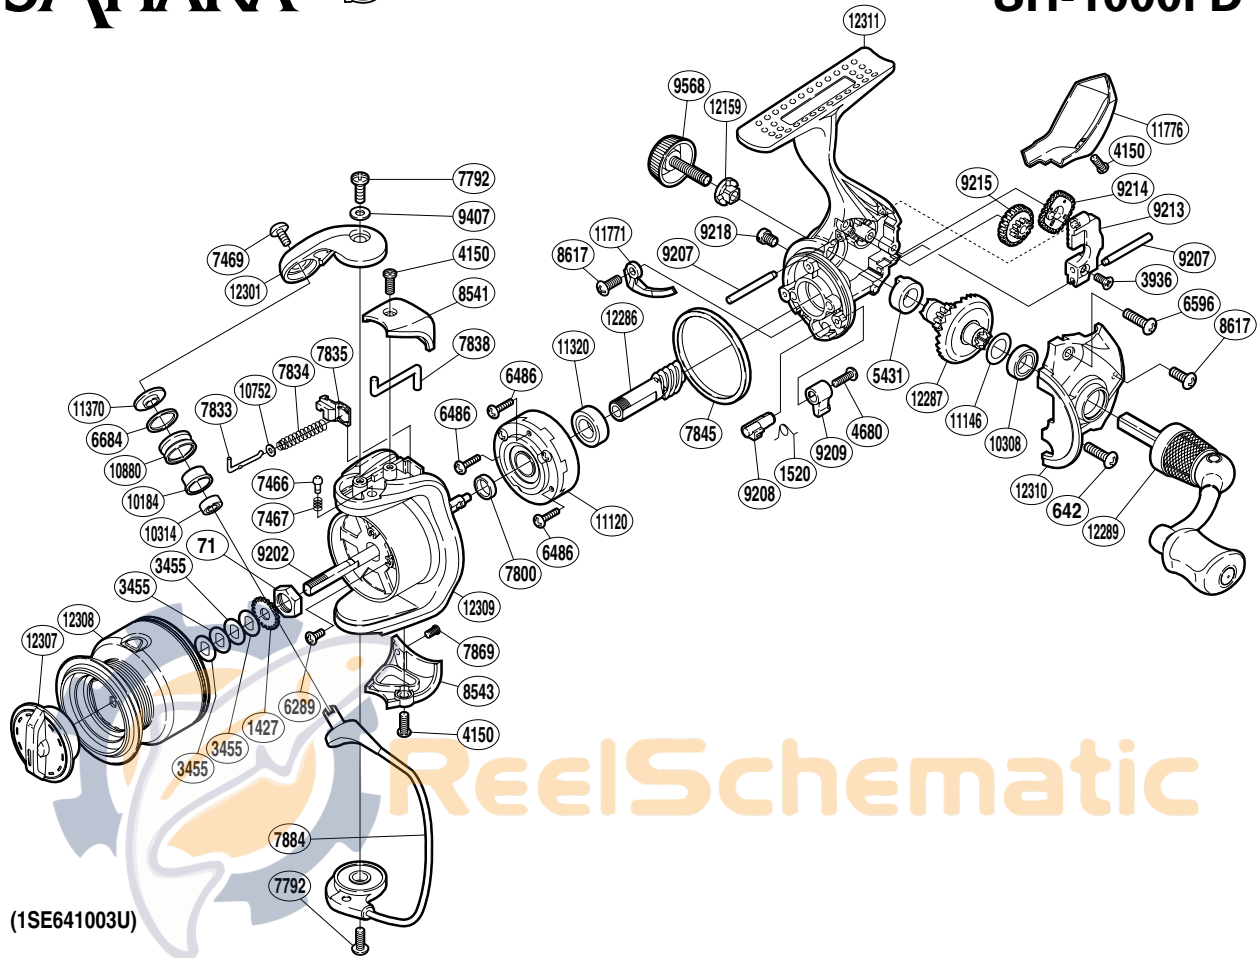

SHIMANO

SAHARA S A-RB

SH-1000FD

Part No.	Description	Part No.	Description	Part No.	Description
RD 0071	Rotor Nut	RD 7835	Bail Spring Seat	RD10314	Ball Bearing
RD 0642	Screw	RD 7838	Bail Trip Lever	RD10320	Ball Bearing
RD 1427	Spool Support	RD 7845	Friction Ring	RD10752	Spring Guide A Support
RD 1520	Anti-Reverse Cam Spring	RD 7869	Screw	RD10880	Line Roller
RD 3455	Spool Washer	RD 7884	Bail Assembly	RD11120	Roller Clutch Assembly
RD 3936	Screw	RD 8541	Bail Spring Cover	RD11146	Washer
RD 4150	Screw	RD 8543	Bail Hold Support Guard	RD11370	Line Roller Washer
RD 4680	Screw	RD 8617	Screw	RD11771	Bail Trip Strike
RD 5431	Drive Gear Bushing	RD 9202	Main Shaft	RD11776	Rear Protector
RD 6289	Screw	RD 9207	Oscillating Guide	RD12159	Handle Screw Lock Washer
RD 6486	Screw	RD 9208	Anti-Reverse Cam	RD12286	Pinion Gear
RD 6596	Screw	RD 9209	Anti-Reverse Lever	RD12287	Drive Gear
RD 6684	Line Roller Spacer	RD 9213	Oscillating Slider	RD12289	Handle Assembly
RD 7466	Click Pin	RD 9214	Oscillating Gear	RD12301	Bail Arm
RD 7467	Click Spring	RD 9215	Idle Gear	RD12307	Drag Knob
RD 7469	Screw	RD 9218	Oil Cap	RD12308	Spool Assembly
RD 7792	Screw	RD 9407	Washer	RD12309	Rotor
RD 7800	Rotor Ring	RD 9568	Handle Screw Cap	RD12310	Side Cover
RD 7833	Bail Spring Guide A	RD10184	Line Roller Bushing	RD12311	Body
RD 7834	Bail Spring	RD10308	Ball Bearing		