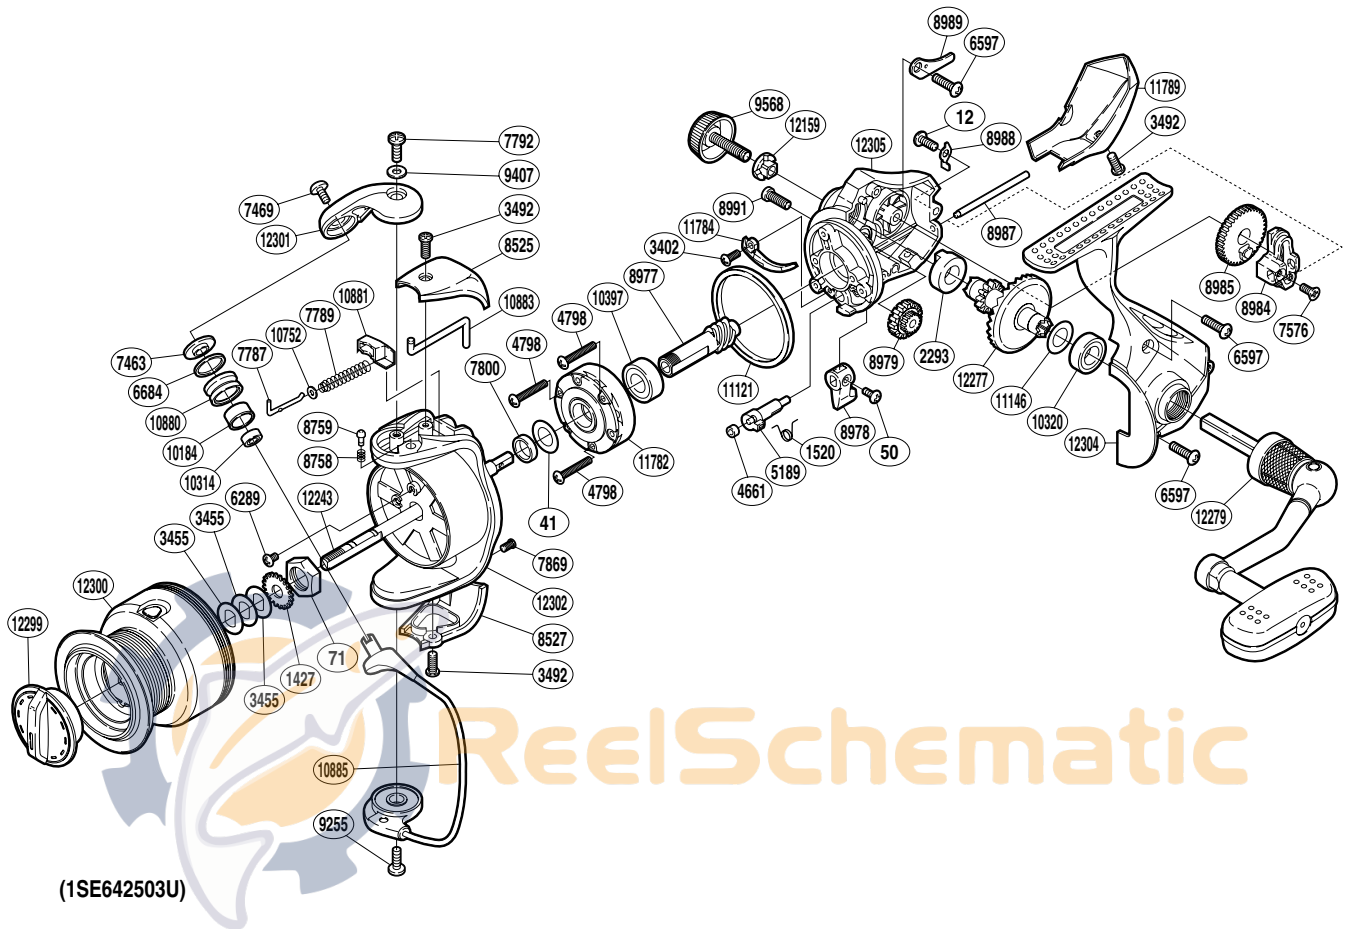

# SHIMANO

## SAHARA S A-RB

### SH-2500FD

(1SE642503U)

Part No.	Description	Part No.	Description	Part No.	Description
RD 0012	Screw	RD 7800	Rotor Ring	RD10752	Spring Guide A Support
RD 0041	Washer	RD 7869	Screw	RD10880	Line Roller
RD 0050	Screw	RD 8525	Bail Spring Cover	RD10881	Bail Spring Seat
RD 0071	Rotor Nut	RD 8527	Bail Hold Support Guard	RD10883	Bail Trip Lever
RD 1427	Spool Support	RD 8758	Click Spring	RD10885	Bail Assembly
RD 1520	Anti-Reverse Cam Spring	RD 8759	Click Pin	RD11121	Friction Ring
RD 2293	Drive Gear Bushing	RD 8977	Pinion Gear	RD11146	Washer
RD 3402	Screw	RD 8978	Anti-Reverse Lever	RD11782	Roller Clutch Assembly
RD 3455	Spool Washer	RD 8979	Idle Gear	RD11784	Bail Trip Strike
RD 3492	Screw	RD 8984	Oscillating Slider	RD11789	Rear Protector
RD 4661	Anti-Reverse Cam Ring	RD 8985	Oscillating Gear	RD12159	Handle Screw Lock Washer
RD 4798	Screw	RD 8987	Oscillating Guide	RD12243	Main Shaft
RD 5189	Anti-Reverse Cam	RD 8988	Oscillating Guide Retainer	RD12277	Drive Gear
RD 6289	Screw	RD 8989	Oscillating Guide Plate	RD12279	Handle Assembly
RD 6597	Screw	RD 8991	Oil Cap	RD12299	Drag Knob
RD 6684	Line Roller Spacer	RD 9255	Screw	RD12300	Spool Assembly
RD 7463	Line Roller Washer	RD 9407	Washer	RD12301	Bail Arm
RD 7469	Screw	RD 9568	Handle Screw Cap	RD12302	Rotor
RD 7576	Screw	RD10184	Line Roller Bushing	RD12304	Side Cover
RD 7787	Bail Spring Guide A	RD10314	Ball Bearing	RD12305	Body
RD 7789	Bail Spring	RD10320	Ball Bearing		
RD 7792	Screw	RD10397	Ball Bearing		