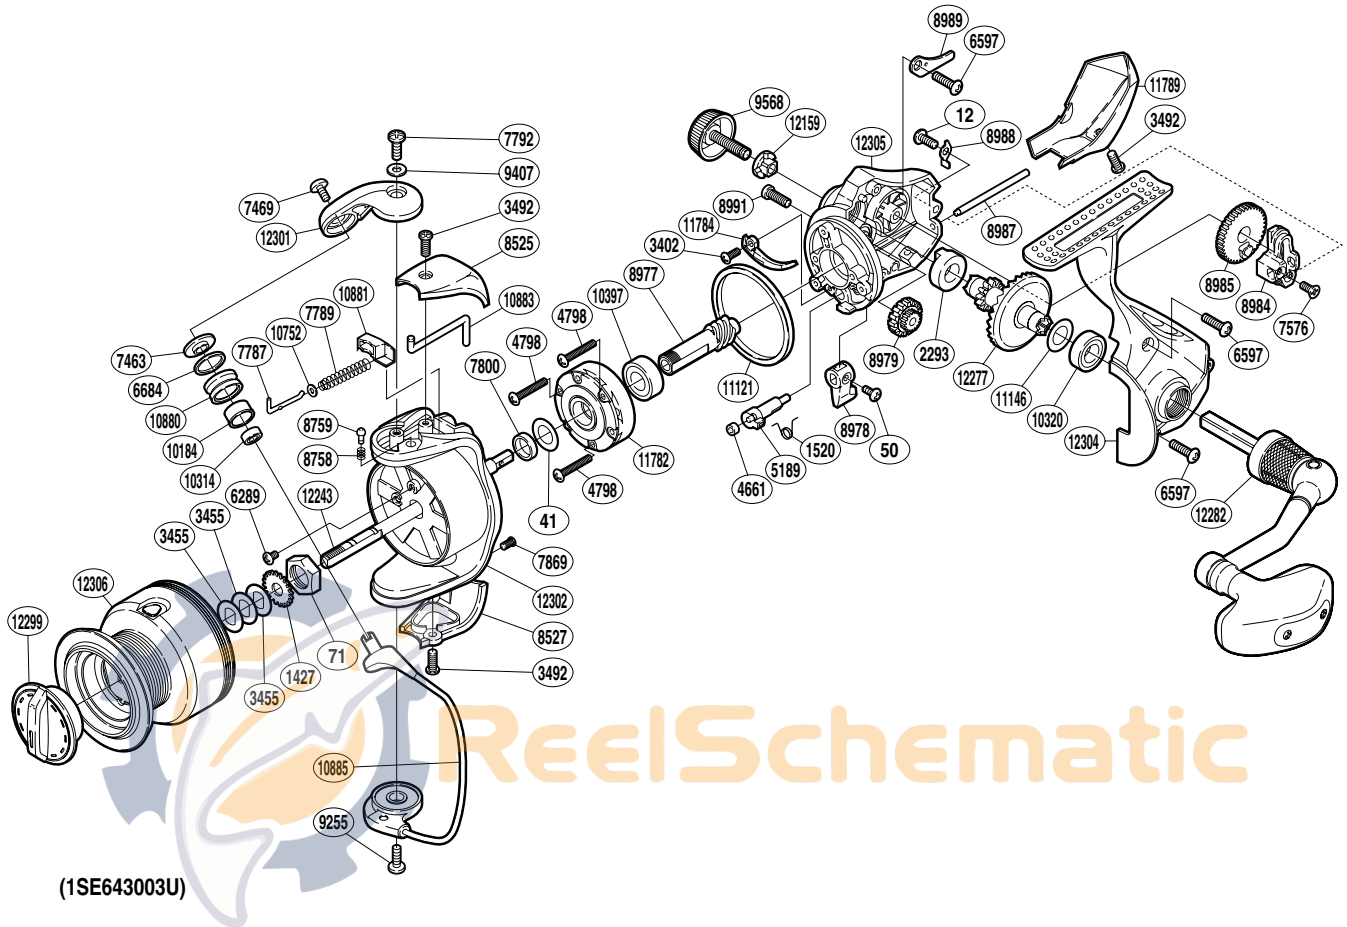

SHIMANO

SAHARA S A-RB

SH-3000FD

(1SE643003U)

Part No.	Description	Part No.	Description	Part No.	Description
RD 0012	Screw	RD 7800	Rotor Ring	RD10752	Spring Guide A Support
RD 0041	Washer	RD 7869	Screw	RD10880	Line Roller
RD 0050	Screw	RD 8525	Bail Spring Cover	RD10881	Bail Spring Seat
RD 0071	Rotor Nut	RD 8527	Bail Hold Support Guard	RD10883	Bail Trip Lever
RD 1427	Spool Support	RD 8758	Click Spring	RD10885	Bail Assembly
RD 1520	Anti-Reverse Cam Spring	RD 8759	Click Pin	RD11121	Friction Ring
RD 2293	Drive Gear Bushing	RD 8977	Pinion Gear	RD11146	Washer
RD 3402	Screw	RD 8978	Anti-Reverse Lever	RD11782	Roller Clutch Assembly
RD 3455	Spool Washer	RD 8979	Idle Gear	RD11784	Bail Trip Strike
RD 3492	Screw	RD 8984	Oscillating Slider	RD11789	Rear Protector
RD 4661	Anti-Reverse Cam Ring	RD 8985	Oscillating Gear	RD12159	Handle Screw Lock Washer
RD 4798	Screw	RD 8987	Oscillating Guide	RD12243	Main Shaft
RD 5189	Anti-Reverse Cam	RD 8988	Oscillating Guide Retainer	RD12277	Drive Gear
RD 6289	Screw	RD 8989	Oscillating Guide Plate	RD12282	Handle Assembly
RD 6597	Screw	RD 8991	Oil Cap	RD12299	Drag Knob
RD 6684	Line Roller Spacer	RD 9255	Screw	RD12301	Bail Arm
RD 7463	Line Roller Washer	RD 9407	Washer	RD12302	Rotor
RD 7469	Screw	RD 9568	Handle Screw Cap	RD12304	Side Cover
RD 7576	Screw	RD10184	Line Roller Bushing	RD12305	Body
RD 7787	Bail Spring Guide A	RD10314	Ball Bearing	RD12306	Spool Assembly
RD 7789	Bail Spring	RD10320	Ball Bearing		
RD 7792	Screw	RD10397	Ball Bearing		