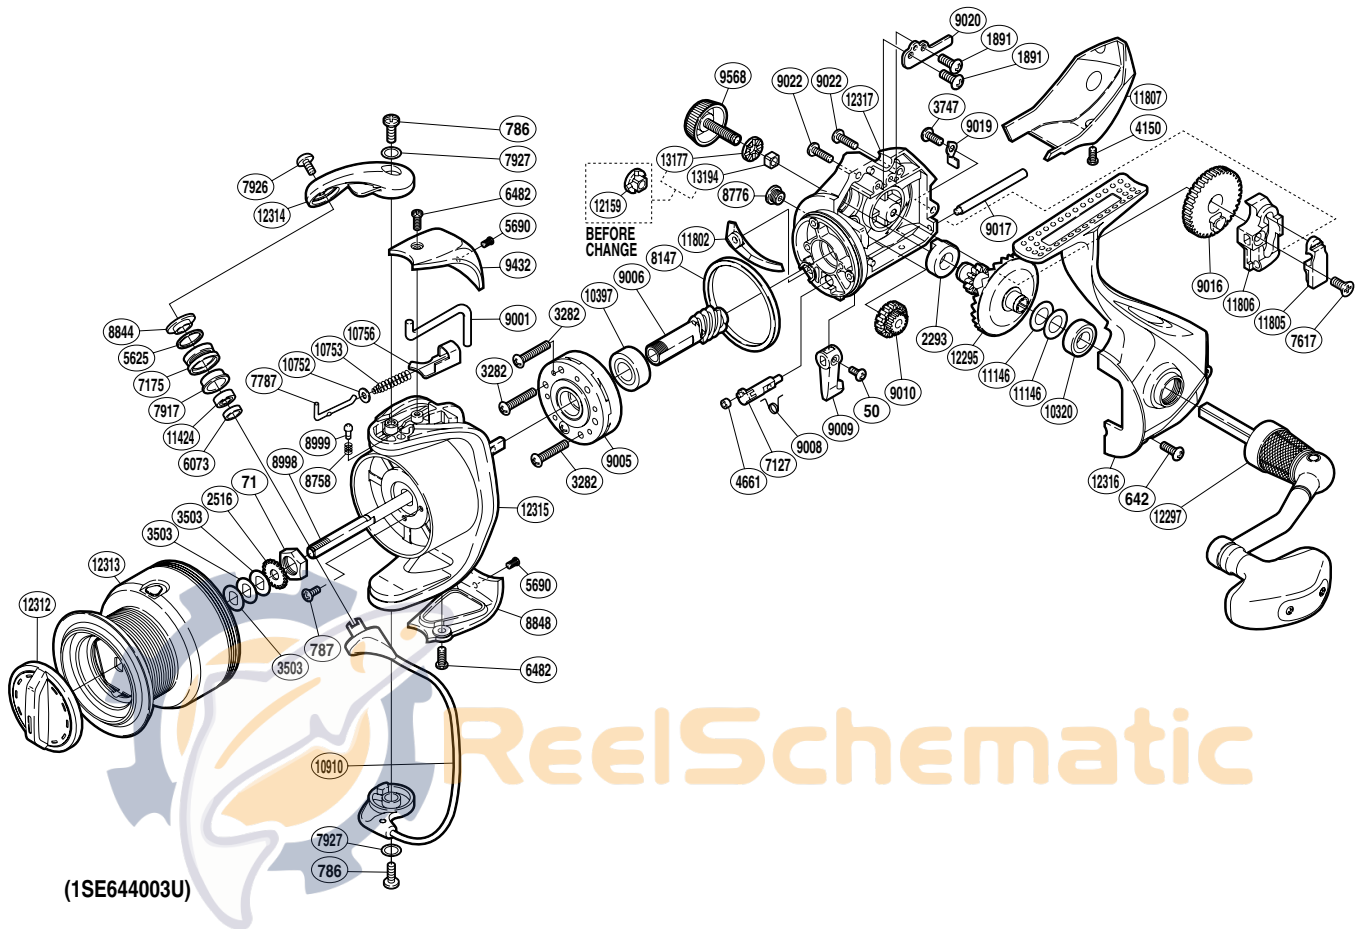

# SHIMANO

## SAHARA S A-RB

### SH-4000FD

Part No.	Description	Part No.	Description	Part No.	Description
RD 0050	Screw	RD 7927	Washer	RD10752	Spring Guide A Support
RD 0071	Rotor Nut	RD 8147	Friction Ring	RD10753	Bail Spring
RD 0642	Screw	RD 8758	Click Spring	RD10756	Bail Spring Seat
RD 0786	Screw	RD 8776	Oil Cap	RD10910	Bail Assembly
RD 0787	Screw	RD 8844	Line Roller Washer	RD11146	Washer
RD 1891	Screw	RD 8848	Bail Hold Support Guard	RD11424	Ball Bearing
RD 2293	Drive Gear Bushing	RD 8998	Main Shaft	RD11802	Bail Trip Strike
RD 2516	Spool Support	RD 8999	Click Pin	RD11805	Oscillating Slider Inner
RD 3282	Screw	RD 9001	Bail Trip Lever	RD11806	Oscillating Slider
RD 3503	Spool Washer	RD 9005	Roller Clutch Assembly	RD11807	Rear Protector
RD 3747	Screw	RD 9006	Pinion Gear	RD12295	Drive Gear
RD 4150	Screw	RD 9008	Anti-Reverse Cam Spring	RD12297	Handle Assembly
RD 4661	Anti-Reverse Cam Ring	RD 9009	Anti-Reverse Lever	RD12312	Drag Knob
RD 5625	Line Roller Spacer	RD 9010	Idle Gear	RD12313	Spool Assembly
RD 5690	Screw	RD 9016	Oscillating Gear	RD12314	Bail Arm
RD 6073	Bearing Spacer	RD 9017	Oscillating Guide	RD12315	Rotor
RD 6482	Screw	RD 9019	Oscillating Guide Retainer	RD12316	Side Cover
RD 7127	Anti-Reverse Cam	RD 9020	Oscillating Guide Plate	RD12317	Body
RD 7175	Line Roller	RD 9022	Screw	RD13177	Handle Screw Cap Spacer
RD 7617	Screw	RD 9432	Bail Spring Cover	RD13194	Handle Screw Lock
RD 7787	Bail Spring Guide A	RD 9568	Handle Screw Cap		
RD 7917	Line Roller Bushing	RD10320	Ball Bearing		
RD 7926	Screw	RD10397	Ball Bearing	RD12159	Handle Screw Lock Washer (before change)