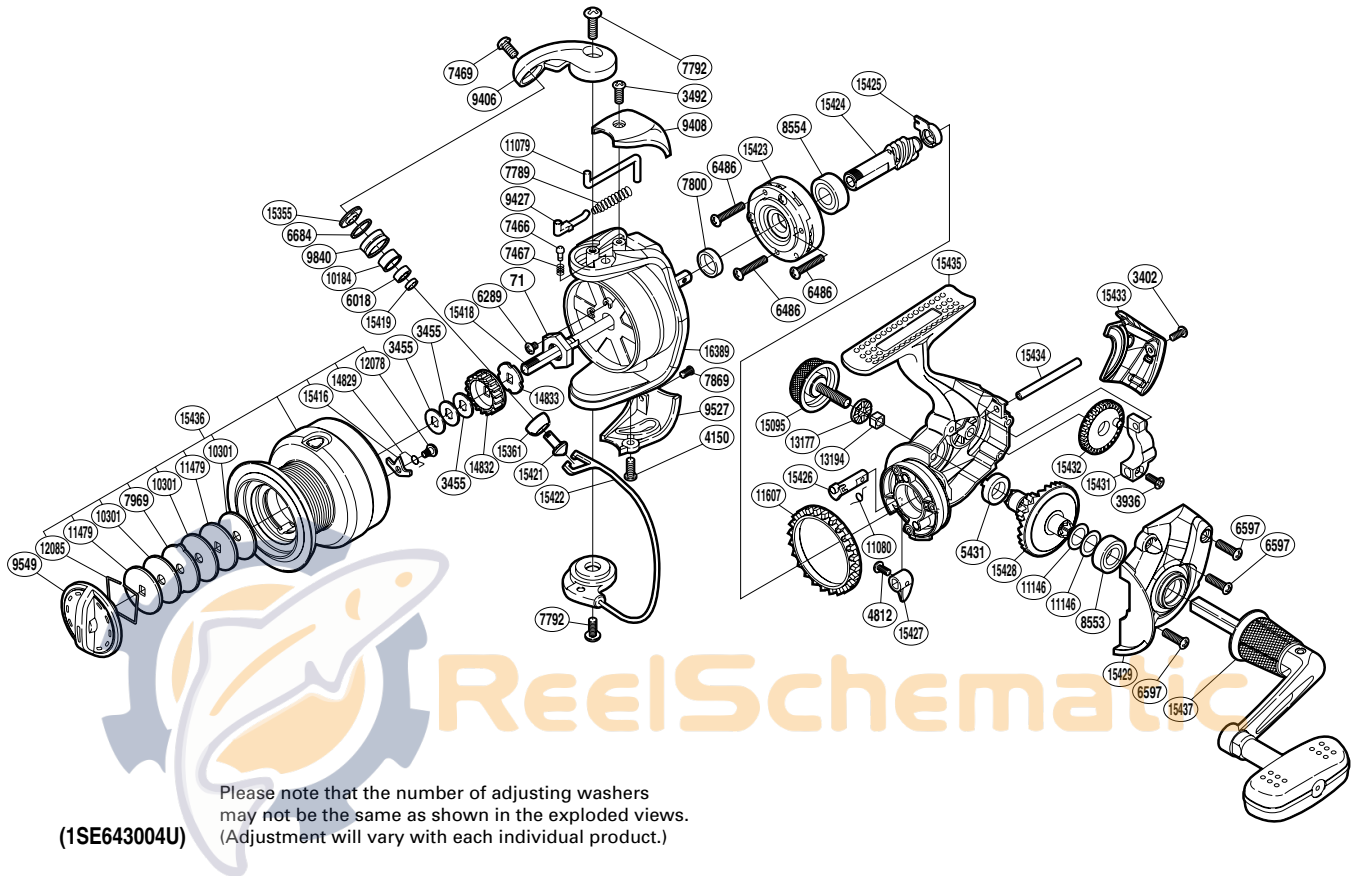

SHIMANO

SAHARA

SH-3000FE

Part No.	Description	Part No.	Description	Part No.	Description
RD 0071	Rotor Nut	RD 8554	Ball Bearing	RD15355	Line Roller Washer
RD 3402	Screw	RD 9406	Bail Arm	RD15361	Line Roller Support Cover
RD 3455	Spool Washer	RD 9408	Bail Spring Cover	RD15416	Drag Click
RD 3492	Screw	RD 9427	Bail Spring Guide	RD15418	Main Shaft
RD 3936	Screw	RD 9527	Bail Hold Support Guard	RD15419	Bearing Spacer
RD 4150	Screw	RD 9549	Drag Knob	RD15421	Line Roller Support
RD 4812	Screw	RD 9840	Line Roller	RD15422	Bail Assembly
RD 5431	Drive Gear Bushing	RD10184	Line Roller Bushing	RD15423	Roller Clutch Assembly
RD 6018	Ball Bearing	RD10301	Drag Washer	RD15424	Pinion Gear
RD 6289	Screw	RD11079	Bail Trip Lever	RD15425	Pinion Gear Bushing
RD 6486	Screw	RD11080	Anti-Reverse Cam Spring	RD15426	Anti-Reverse Cam
RD 6597	Screw	RD11146	Washer	RD15427	Anti-Reverse Lever
RD 6684	Line Roller Spacer	RD11479	Key Washer	RD15428	Drive Gear
RD 7466	Click Pin	RD11607	Friction Ring	RD15429	Side Cover
RD 7467	Click Spring	RD12078	Screw	RD15431	Oscillating Slider
RD 7469	Screw	RD12085	Drag Washers Retainer	RD15432	Oscillating Gear
RD 7789	Bail Spring	RD13177	Handle Screw Cap Spacer	RD15433	Rear Protector
RD 7792	Screw	RD13194	Handle Screw Lock	RD15434	Oscillating Guide
RD 7800	Rotor Ring	RD14829	Drag Click Spring	RD15435	Body
RD 7869	Screw	RD14832	Spool Support A	RD15436	Spool Assembly
RD 7969	Eared Washer	RD14833	Spool Support B	RD15437	Handle Assembly
RD 8553	Ball Bearing	RD15095	Handle Screw Cap	RD16389	Rotor