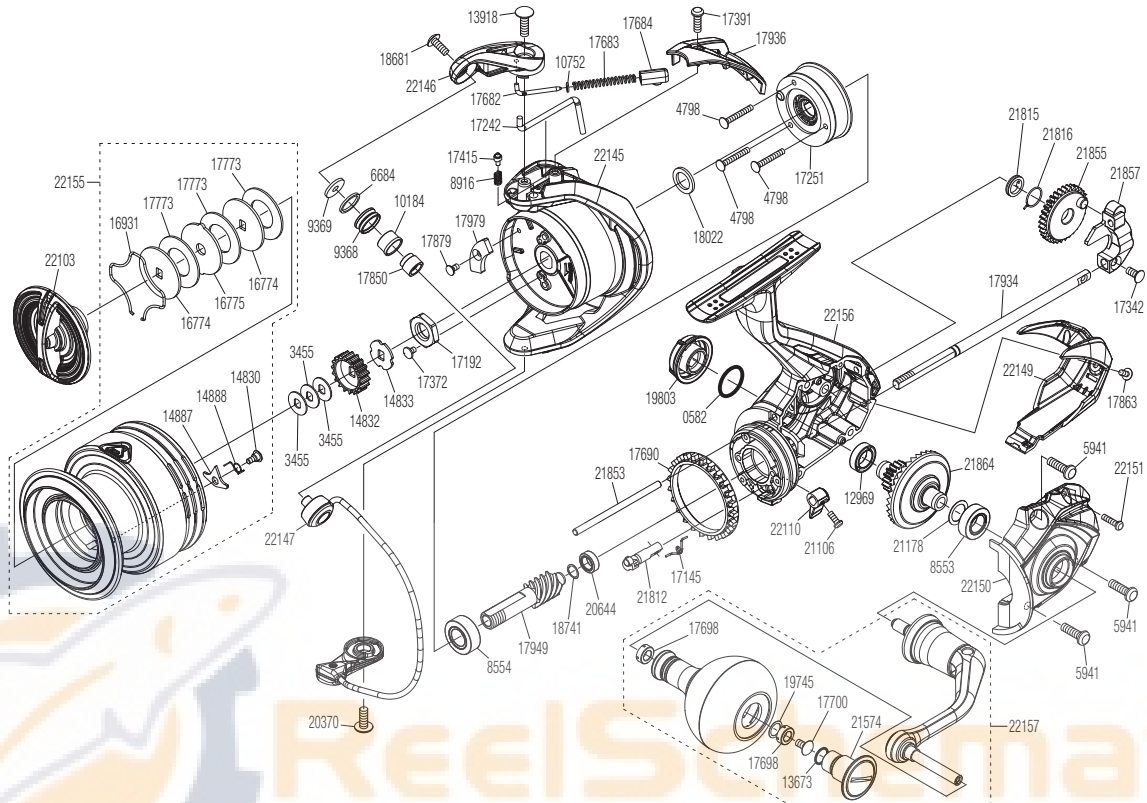

SHIMANO

SAHARA

SH-C5000XG

Please note that the number of adjusting washers may not always be the same as shown in the exploded view.
Please note that your actions take full responsibility when you take it apart.

(51SF57CH49X)

Part No.	Description	Part No.	Description	Part No.	Description
RD 0582	O Ring	RD17372	Screw	RD21815	Bushing
RD 3455	Spool Washer	RD17391	Screw	RD21816	Bushing Spring
RD 4798	Screw	RD17415	Click Pin	RD21853	Oscillating Guide
RD 5941	Screw	RD17682	Bail Spring Guide A	RD21855	Oscillating Gear
RD 6684	Spacer	RD17683	Bail Spring	RD21857	Oscillating Slider
RD 8553	Ball Bearing	RD17684	Bail Spring Guide B	RD21864	Drive Gear
RD 8554	Ball Bearing	RD17690	Friction Ring	RD22103	Drag Knob Assembly
RD 8916	Click Spring	RD17698	Bushing	RD22110	Anti Reverse Lever
RD 9368	Line Roller	RD17700	Screw	RD22145	Rotor
RD 9369	Washer	RD17773	Drag Washer	RD22146	Bail Arm
RD10184	Bushing	RD17850	Collar	RD22147	Bail Assembly
RD10752	Bail Spring Guide A Collar	RD17863	Screw	RD22149	Rear Protector
RD12969	Ball Bearing	RD17879	Screw	RD22150	Side Cover
RD13673	O Ring	RD17934	Main Shaft	RD22151	Screw
RD13918	Screw	RD17936	Bail Spring Cover	RD22155	Spool Assembly
RD14830	Screw	RD17949	Pinion Gear	RD22156	Body Assembly
RD14832	Spool Support A	RD17979	Counter Weight	RD22157	Handle Assembly
RD14833	Spool Support B	RD18022	Washer		
RD14887	Drag Click	RD18681	Screw		
RD14888	Drag Click Spring	RD18741	Washer		
RD16774	Key Washer	RD19745	Washer		
RD16775	Eared Washer	RD19803	Handle Screw Cap		
RD16931	Retainer	RD20370	Screw		
RD17145	Anti Reverse Cam Spring	RD20644	Ball Bearing		
RD17192	Rotor Nut	RD21106	Screw		
RD17242	Bail Trip Lever	RD21178	Washer		
RD17251	Roller Clutch Assembly	RD21574	Handle Knob Seal		
RD17342	Screw	RD21812	Anti Reverse Cam		