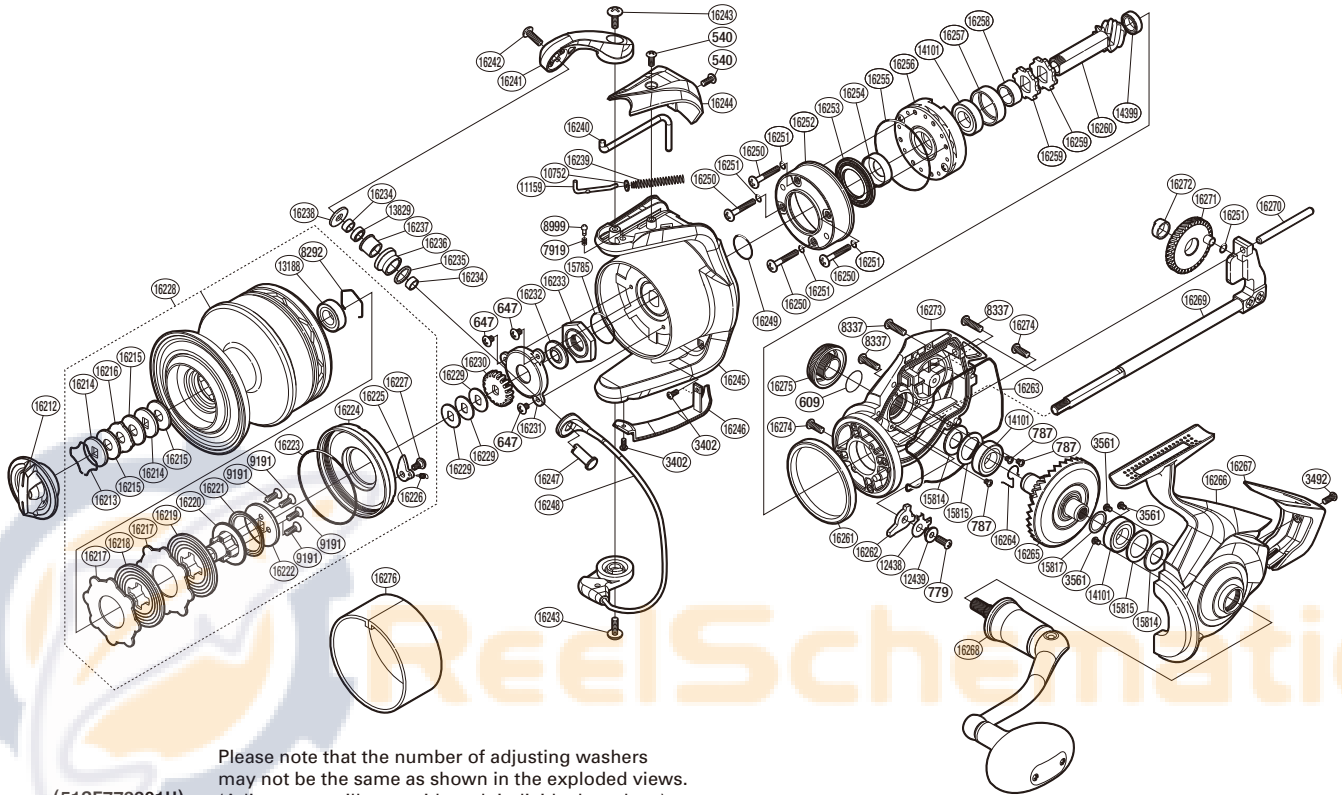

SHIMANO

Saragosa SA-RB

SRG-20000SW

(51SE779901U) Please note that the number of adjusting washers may not be the same as shown in the exploded views. (Adjustment will vary with each individual product.)

Part No.	Description	Part No.	Description	Part No.	Description
RD 0540	Screw	RD16219	Spool Drag Disk	RD16251	O Ring **
RD 0609	O Ring	RD16220	Bearing Bushing	RD16252	Roller Clutch Water Proof Cover
RD 0647	Screw	RD16221	Bearing Water Proof	RD16253	Roller Clutch Water Proof
RD 0779	Screw	RD16222	Spool Support	RD16254	Rotor Ring
RD 0787	Screw *****	RD16223	O Ring	RD16255	O Ring
RD 3402	Screw	RD16224	Drag Cover	RD16256	Roller Clutch Assembly
RD 3492	Screw	RD16225	Drag Click	RD16257	Bearing Housing
RD 3561	Screw *****	RD16226	Drag Click Spring	RD16258	Pinion Gear Collar
RD 7919	Click Spring	RD16227	Screw	RD16259	Anti-Reverse Ratchet
RD 8292	Bearing Retainer	RD16228	Spool Assembly	RD16260	Pinion Gear **
RD 8337	Screw	RD16229	Spool Support Washer	RD16261	Friction Ring
RD 8999	Click Pin	RD16230	Spool Support	RD16262	Assist Anti-Reverse Pawl
RD 9191	Screw	RD16231	Nut Lock Plate	RD16263	Body Seal
RD10752	Spring Guide A Support	RD16232	Bearing Water Proof	RD16264	Anti-Reverse Pawl Spring
RD11159	Bail Spring Guide A	RD16233	Rotor Nut	RD16265	Drive Gear **
RD12438	Anti-Reverse Pawl Cover	RD16234	Line Roller Collar *	RD16266	Side Cover
RD12439	Anti-Reverse Pawl Collar	RD16235	Line Roller Spacer *	RD16267	Rear Protector
RD13188	Ball Bearing	RD16236	Line Roller *	RD16268	Handle Assembly
RD13829	Ball Bearing *	RD16237	Line Roller Bushing *	RD16269	Main Shaft Assembly
RD14101	Ball Bearing *****	RD16238	Line Roller Washer *	RD16270	Oscillating Guide
RD14399	Ball Bearing *****	RD16239	Bail Spring	RD16271	Oscillating Gear **
RD15785	O Ring	RD16240	Bail Trip Lever	RD16272	Oscillating Gear Bushing **
RD15814	Bearing Water Proof *****	RD16241	Bail Arm	RD16273	Body
RD15815	Washer *****	RD16242	Screw *	RD16274	Screw
RD15817	Washer **/*****	RD16243	Screw	RD16275	Handle Screw Cap
RD16212	Drag Knob	RD16244	Bail Spring Cover		
RD16213	Drag Washers Retainer	RD16245	Rotor	RD16276	Line Band (accessory)
RD16214	Key Washer	RD16246	Bail Hold Support Guard		
RD16215	Drag Washer	RD16247	Line Roller Support *		
RD16216	Eared Washer	RD16248	Bail Assembly	PK 0222	Line Roller Set *
RD16217	Drag Washer	RD16249	O Ring	PK 0223	Gear Set **
RD16218	Spool Drag Disk	RD16250	Screw	PK 0224	Bearing Set *****