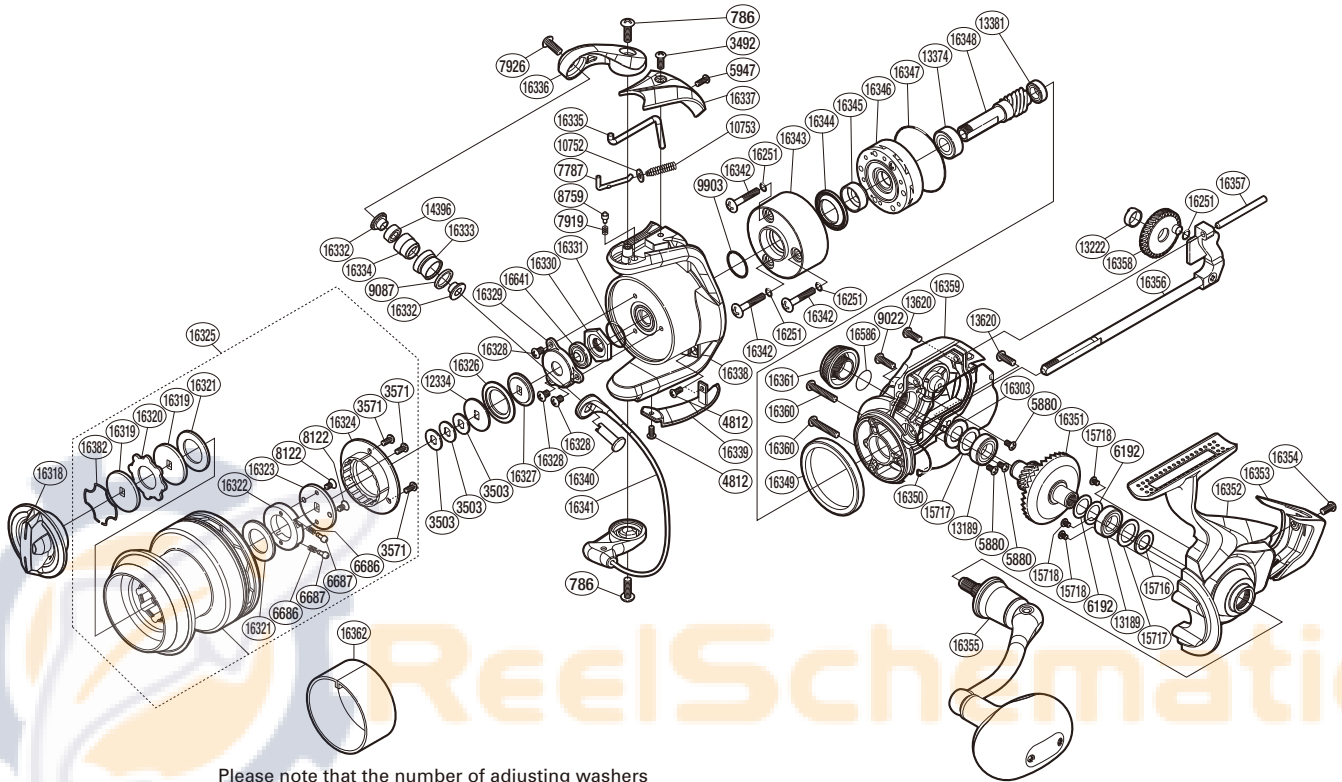

SHIMANO

Saragosa S A-RB

SRG-5000SW

Please note that the number of adjusting washers may not be the same as shown in the exploded views. (Adjustment will vary with each individual product.)
(51SE775001U)

Part No.	Description	Part No.	Description	Part No.	Description
RD 0786	Screw	RD15718	Screw ***	RD16344	Roller Clutch Water Proof
RD 3492	Screw	RD16251	O Ring **	RD16345	Rotor Ring
RD 3503	Spool Washer	RD16303	Bearing Water Proof ***	RD16346	Roller Clutch Assembly
RD 3571	Screw	RD16318	Drag Knob	RD16347	Roller Clutch Cover Seal
RD 4812	Screw	RD16319	Key Washer	RD16348	Pinion Gear **
RD 5880	Screw ***	RD16320	Eared Washer	RD16349	Friction Ring
RD 5947	Screw	RD16321	Drag Washer	RD16350	Body Seal
RD 6192	Washer **/**	RD16322	Drag Click Holder	RD16351	Drive Gear **
RD 6686	Click Spring	RD16323	Drag Click Holder Cover	RD16352	Side Cover
RD 6687	Click Pin	RD16324	Drag Cover	RD16353	Rear Protector
RD 7787	Bail Spring Guide A	RD16325	Spool Assembly	RD16354	Screw
RD 7919	Click Spring	RD16326	Spool Support Seal	RD16355	Handle Assembly
RD 7926	Screw *	RD16327	Spool Support	RD16356	Main Shaft Assembly
RD 8122	Screw	RD16328	Screw	RD16357	Oscillating Guide
RD 8759	Click Pin	RD16329	Nut Lock Plate	RD16358	Oscillating Gear **
RD 9022	Screw	RD16330	Rotor Nut	RD16359	Body
RD 9087	Line Roller Spacer *	RD16331	O Ring	RD16360	Screw
RD 9903	O Ring	RD16332	Line Roller Washer *	RD16361	Handle Screw Cap
RD10752	Spring Guide A Support	RD16333	Line Roller *	RD16382	Drag Washers Retainer
RD10753	Bail Spring	RD16334	Line Roller Bushing *	RD16586	O Ring
RD12334	Spool Support B	RD16335	Bail Trip Lever	RD16641	Bearing Water Proof
RD13189	Ball Bearing ***	RD16336	Bail Arm		
RD13222	Oscillating Gear Bushing **	RD16337	Bail Spring Cover	RD16362	Line Band (accessory)
RD13374	Ball Bearing ***	RD16338	Rotor		
RD13381	Ball Bearing ***	RD16339	Bail Hold Support Guard		
RD13620	Screw	RD16340	Line Roller Support *		
RD14396	Ball Bearing *	RD16341	Bail Assembly	PK 0235	Line Roller Set *
RD15716	Bearing Water Proof ***	RD16342	Screw	PK 0236	Gear Set **
RD15717	Washer ***	RD16343	Roller Clutch Water Proof Cover	PK 0237	Bearing Set ***