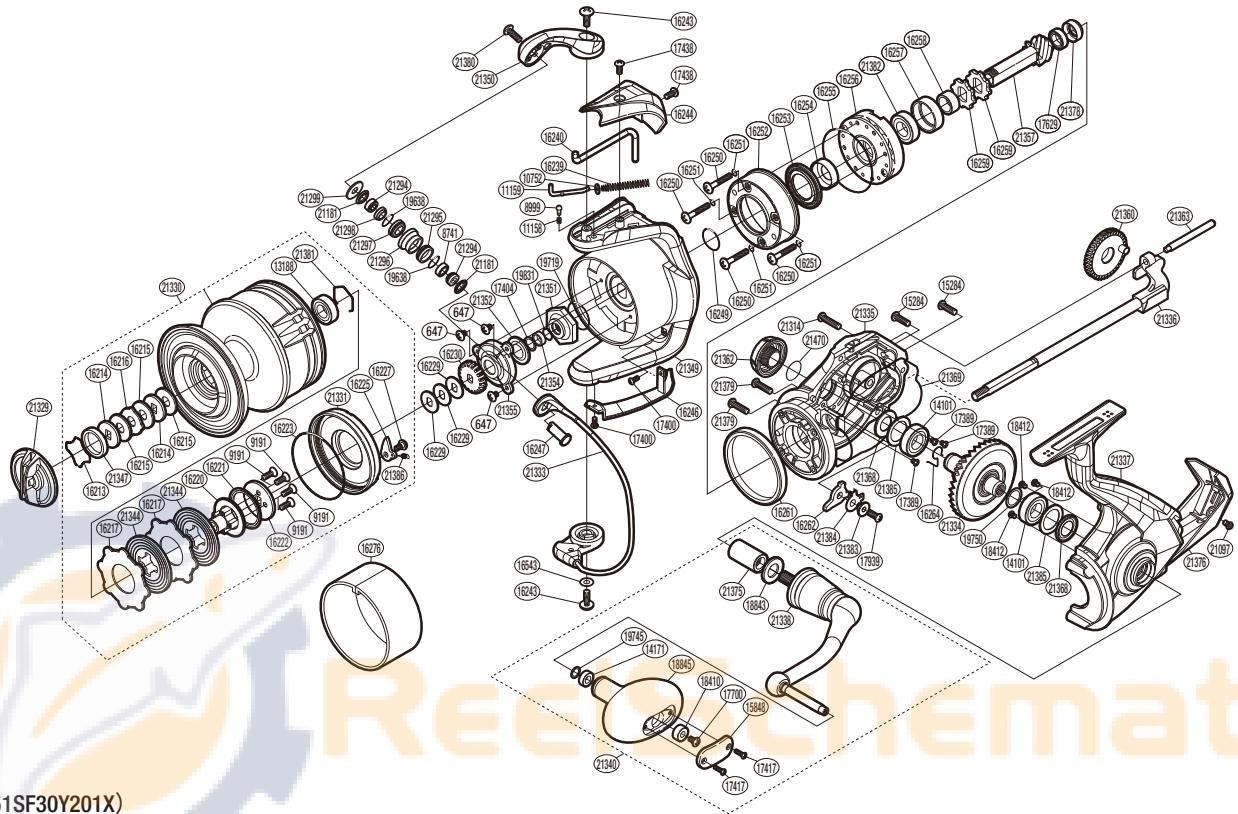

SHIMANO

SARAGOSA

SRG20000SWAPG

(51SF30Y201X)

Please note that the number of adjusting washers may not be the same as shown in the exploded views.
(Adjustment will vary with each individual product.)

Part No.	Description	Part No.	Description	Part No.	Description
RD 0647	Screw	RD16255	O Ring	RD21331	Drag Cover Assembly
RD 8741	Ball Bearing	RD16256	Roller Clutch Assembly	RD21333	Bail Assembly
RD 8999	Click Pin	RD16257	Bearing Housing	RD21334	Drive Gear
RD 9191	Screw	RD16258	Pinion Gear Collar	RD21335	Body Assembly
RD10752	Bail Spring Guide A Support	RD16259	Anti-reverse Ratchet	RD21336	Main Shaft Assembly
RD11158	Click Spring	RD16261	Friction Ring	RD21337	Side Cover Assembly
RD11159	Bail Spring Guide A	RD16262	Assist Anti-Reverse Pawl	RD21338	Handle Shank Assembly
RD13188	Ball Bearing	RD16264	Anti-Reverse Pawl Spring	RD21340	Handle Assembly
RD14101	Ball Bearing	RD16543	Washer	RD21344	Spool Drag Disk
RD14171	Handle Knob Bushing B	RD17389	Screw	RD21347	Thrust Bushing
RD15284	Screw	RD17400	Screw	RD21349	Rotor
RD15848	Handle Knob I.D. Plate	RD17404	Washer	RD21350	Bail Arm
RD16213	Drag Washer Retainer	RD17417	Screw	RD21351	Rotor Nut
RD16214	Key Washer	RD17438	Screw	RD21352	Bearing Water Proof
RD16215	Drag Washer	RD17629	Ball Bearing	RD21354	Main Shaft Spacer
RD16216	Eared Washer	RD17700	Screw	RD21355	Nut Lock Plate
RD16217	Drag Washer	RD17939	Screw	RD21357	Pinion Gear
RD16220	Bearing Bushing	RD18410	Handle Knob Bushing A	RD21360	Oscillating Gear
RD16221	Bearing Water Proof	RD18412	Screw	RD21362	Handle Screw Cap
RD16222	Spool Support	RD18843	Washer	RD21363	Oscillating Guide
RD16223	O Ring	RD18845	Handle Knob Assembly	RD21368	Bearing Water Proof
RD16225	Drag Click	RD19638	O Ring	RD21369	Body Seal
RD16227	Screw	RD19719	O Ring	RD21375	Handle Shaft Cover B
RD16229	Spool Support Washer	RD19745	Washer	RD21376	Rear Protector
RD16230	Spool Support	RD19750	Washer	RD21378	Pinion Gear Bushing
RD16239	Bail Spring	RD19831	O Ring	RD21379	Screw
RD16240	Bail Trip Lever	RD21097	Screw	RD21380	Screw
RD16243	Screw	RD21181	Line Roller Seal	RD21381	Bearing Retainer
RD16244	Bail Spring Cover	RD21294	Line Roller Support Collar	RD21382	Ball Bearing
RD16246	Bail Hold Support Guard	RD21295	Line Roller Bushing	RD21383	Anti-Reverse Pawl Collar
RD16247	Line Roller Support	RD21296	Line Roller	RD21384	Anti-Reverse Pawl Cover
RD16249	O Ring	RD21297	Line Roller Bushing B	RD21385	Washer
RD16250	Screw	RD21298	Line Roller Collar	RD21386	Drag Click Spring
RD16251	O Ring	RD21299	Line Roller Plate	RD21470	O Ring
RD16252	Roller Clutch Cover	RD21314	Screw		
RD16253	Roller Clutch Waterproof	RD21329	Drag Knob		
RD16254	Rotor Ring	RD21330	Spool Assembly	RD16276	Line Band (Accessory)