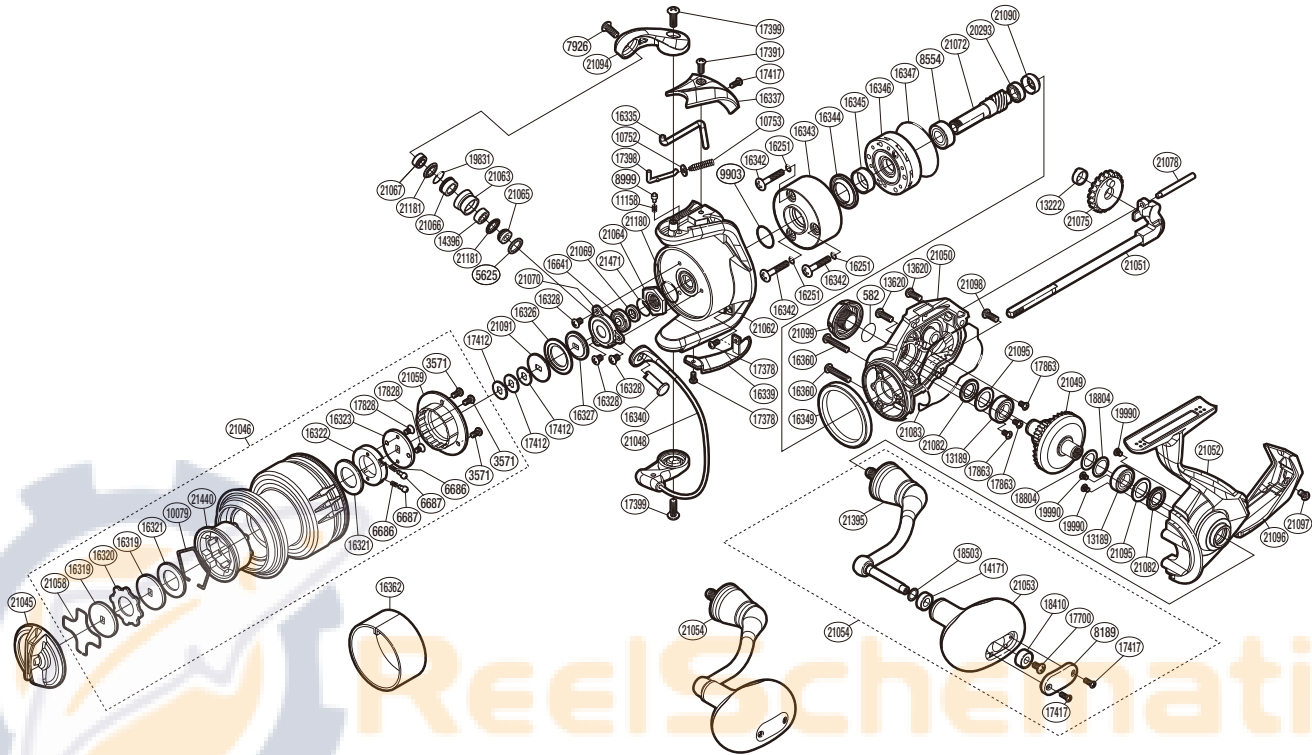

SHIMANO

SARAGOSA

SRG5000SWAXG

(51SF30K053X)

Please note that the number of adjusting washers may not be the same as shown in the exploded views.
(Adjustment will vary with each individual product.)

Part No.	Description	Part No.	Description	Part No.	Description
RD 0582	O Ring	RD16344	Roller Clutch Water Proof	RD21059	Drag Cover
RD 3571	Screw	RD16345	Rotor Ring	RD21062	Rotor
RD 5625	Line Roller Spacer	RD16346	Roller Clutch Assembly	RD21063	Line Roller
RD 6686	Click Spring	RD16347	Roller Clutch Cover Seal	RD21064	Rotor Nut
RD 6687	Click Pin	RD16349	Friction Ring	RD21065	Line Roller Support Collar
RD 8189	Handle Knob I.D. Plate	RD16360	Screw	RD21066	Line Roller Bushing
RD 8999	Click Pin	RD16641	Bearing Water Proof	RD21067	Line Roller Washer
RD 9903	O Ring	RD17378	Screw	RD21069	Main Shaft Spacer
RD10079	Drag Washer Retainer	RD17391	Screw	RD21070	Nut Lock Plate
RD10752	Bail Spring Guide A Support	RD17398	Bail Spring Guide A	RD21072	Pinion Gear
RD10753	Bail Spring	RD17399	Screw	RD21075	Oscillating Gear
RD11158	Click Spring	RD17412	Spool Washer	RD21078	Oscillating Guide
RD13189	Ball Bearing	RD17417	Screw	RD21082	Bearing Water Proof
RD13222	Oscillating Gear Bushing	RD17700	Screw	RD21083	Body Seal
RD13620	Screw	RD17828	Screw	RD21090	Bushing
RD14171	Handle Knob Bushing B	RD17863	Screw	RD21094	Bail Arm
RD14396	Ball Bearing	RD18410	Handle Knob Bushing A	RD21095	Washer
RD16251	O Ring	RD19745	Washer	RD21096	Rear Protector
RD16319	Key Washer	RD19754	Washer	RD21097	Screw
RD16320	Eared Washer	RD19831	O Ring	RD21098	Screw
RD16321	Drag Washer	RD19990	Screw	RD21099	Handle Screw Cap
RD16322	Drag Click Holder	RD20293	Ball Bearing	RD21179	Spool Support B
RD16323	Drag Click Holder Cover	RD21045	Drag Knob	RD21180	O Ring
RD16326	Spool Support Seal	RD21046	Spool Assembly	RD21181	Line Roller Seal
RD16327	Spool Support	RD21048	Bail Assembly	RD21224	Ball Bearing
RD16328	Screw	RD21049	Drive Gear	RD21225	Screw
RD16335	Bail Trip Lever	RD21050	Body Assembly	RD21395	Handle Shank Assembly
RD16337	Bail Spring Cover	RD21051	Main Shaft Assembly	RD21440	Spool Bushing
RD16339	Bail Hold Support Guard	RD21052	Side Cover	RD21471	O Ring
RD16340	Line Roller Support	RD21053	Handle Knob Assembly		
RD16342	Screw	RD21054	Handle Assembly		
RD16343	Roller Clutch Cover	RD21058	Drag Washer Retainer	RD16362	Line Band (Accessory)