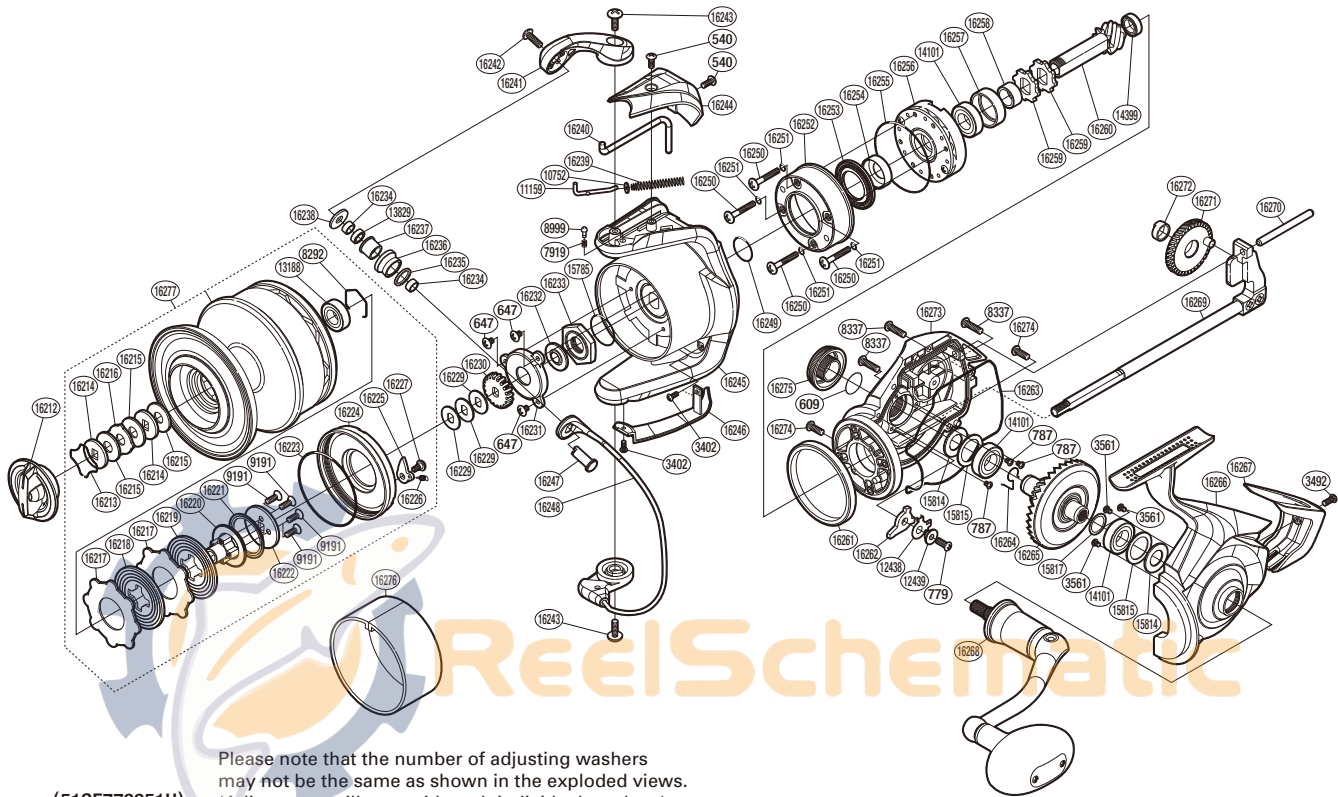

# SHIMANO

*Saragosa* SA-RB

SRG-25000SW

Please note that the number of adjusting washers may not be the same as shown in the exploded views. (Adjustment will vary with each individual product.)

(51SE779951U)