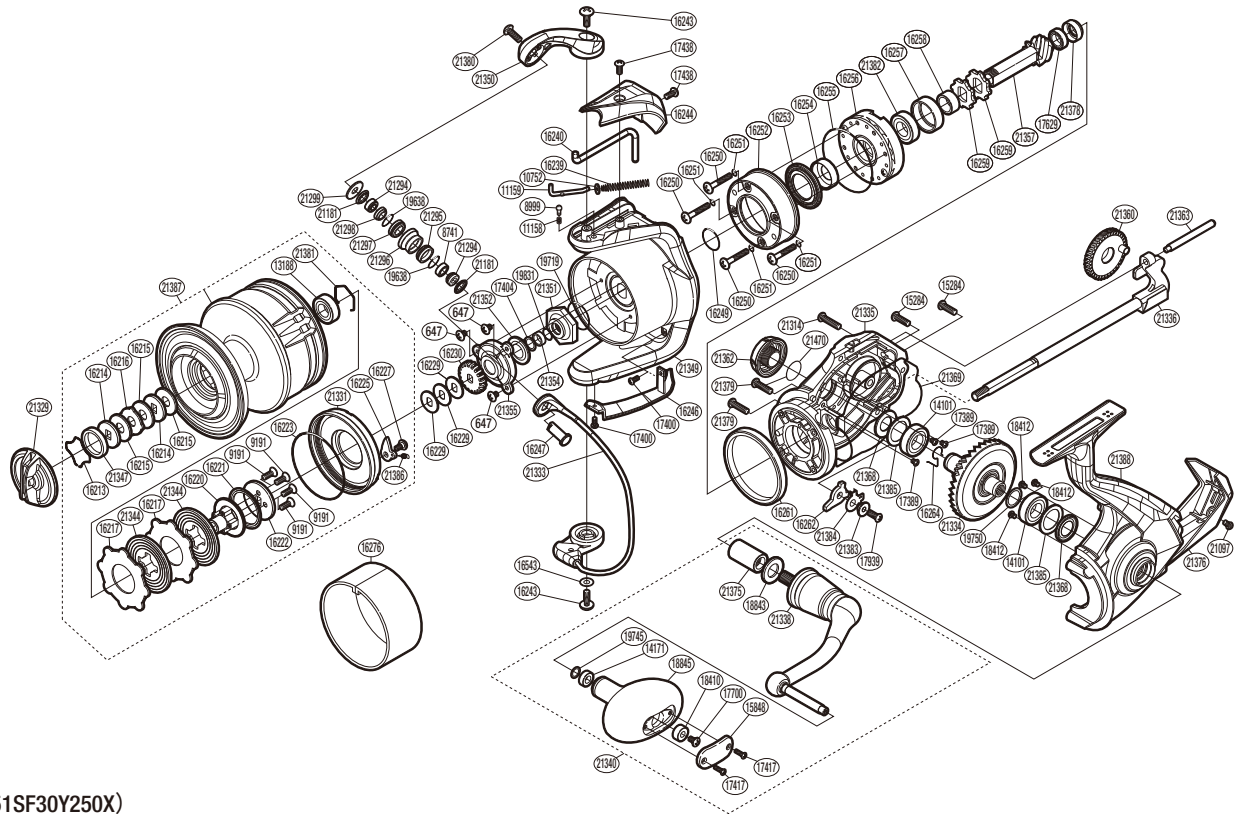

## SRG2500SWA

(51SF30Y250X)

Please note that the number of adjusting washers may not be the same as shown in the exploded views.  
(Adjustment will vary with each individual product.)

Part No.	Description	Part No.	Description	Part No.	Description
RD 0647	Screw	RD16255	O Ring	RD21333	Bail Assembly
RD 8741	Ball Bearing	RD16256	Roller Clutch Assembly	RD21334	Drive Gear
RD 8999	Click Pin	RD16257	Bearing Housing	RD21335	Body Assembly
RD 9191	Screw	RD16258	Pinion Gear Collar	RD21336	Main Shaft Assembly
RD10752	Bail Spring Guide A Support	RD16259	Anti-Reverse Ratchet	RD21338	Handle Shank Assembly
RD11158	Click Spring	RD16261	Friction Ring	RD21340	Handle Assembly
RD11159	Bail Spring Guide A	RD16262	Assist Anti-Reverse Pawl	RD21344	Spool Drag Disk
RD13188	Ball Bearing	RD16264	Anti-Reverse Pawl Spring	RD21347	Thrust Bushing
RD14101	Ball Bearing	RD16543	Washer	RD21349	Rotor
RD14171	Handle Knob Bushing B	RD17389	Screw	RD21350	Bail Arm
RD15284	Screw	RD17400	Screw	RD21351	Rotor Nut
RD15848	Handle Knob I.D. Plate	RD17404	Washer	RD21352	Bearing Water Proof
RD16213	Drag Washer Retainer	RD17417	Screw	RD21354	Main Shaft Spacer
RD16214	Key Washer	RD17438	Screw	RD21355	Nut Lock Plate
RD16215	Drag Washer	RD17629	Ball Bearing	RD21357	Pinion Gear
RD16216	Eared Washer	RD17700	Screw	RD21360	Oscillating Gear
RD16217	Drag Washer	RD17939	Screw	RD21362	Handle Screw Cap
RD16220	Bearing Bushing	RD18410	Handle Knob Bushing A	RD21363	Oscillating Guide
RD16221	Bearing Water Proof	RD18412	Screw	RD21368	Bearing Water Proof
RD16222	Spool Support	RD18843	Washer	RD21369	Body Seal
RD16223	O Ring	RD18845	Handle Knob Assembly	RD21375	Handle Shaft Cover B
RD16225	Drag Click	RD19638	O Ring	RD21376	Rear Protector
RD16227	Screw	RD19719	O Ring	RD21378	Pinion Gear Bushing
RD16229	Spool Support Washer	RD19745	Washer	RD21379	Screw
RD16230	Spool Support	RD19750	Washer	RD21380	Screw
RD16239	Bail Spring	RD19831	O Ring	RD21381	Bearing Retainer
RD16240	Bail Trip Lever	RD21097	Screw	RD21382	Ball Bearing
RD16243	Screw	RD21181	Line Roller Seal	RD21383	Anti-Reverse Pawl Collar
RD16244	Bail Spring Cover	RD21294	Line Roller Support Collar	RD21384	Anti-Reverse Pawl Cover
RD16246	Bail Hold Support Guard	RD21295	Line Roller Bushing	RD21385	Washer
RD16247	Line Roller Support	RD21296	Line Roller	RD21386	Drag Click Spring
RD16249	O Ring	RD21297	Line Roller Bushing B	RD21387	Spool Assembly
RD16250	Screw	RD21298	Line Roller Collar	RD21388	Side Cover Assembly
RD16251	O Ring	RD21299	Line Roller Plate	RD21470	O Ring
RD16252	Roller Clutch Cover	RD21314	Screw		
RD16253	Roller Clutch Waterproof	RD21329	Drag Knob		
RD16254	Rotor Ring	RD21331	Drag Cover Assembly	RD16276	Line Band (Accessory)