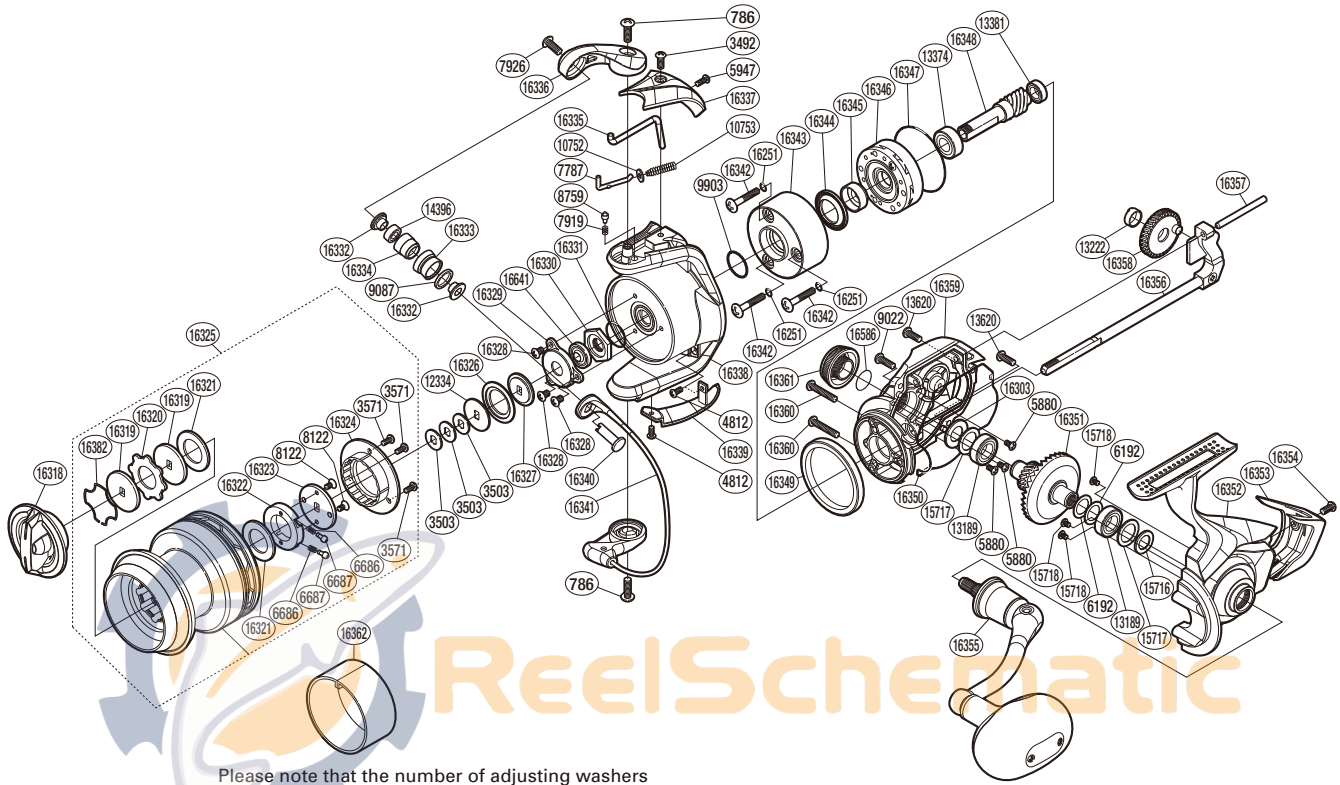

SHIMANO

Saragosa SA-RB

SRG-5000SW

Please note that the number of adjusting washers may not be the same as shown in the exploded views. (Adjustment will vary with each individual product.)

(51SE775001U)

Part No.	Description	Part No.	Description	Part No.	Description
RD 0786	Screw	RD15716	Bearing Water Proof	RD16340	Line Roller Support
RD 3492	Screw	RD15717	Washer	RD16341	Bail Assembly
RD 3503	Spool Washer	RD15718	Screw	RD16342	Screw
RD 3571	Screw	RD16251	O Ring	RD16343	Roller Clutch Water Proof Cover
RD 4812	Screw	RD16303	Bearing Water Proof	RD16344	Roller Clutch Water Proof
RD 5880	Screw	RD16318	Drag Knob	RD16345	Rotor Ring
RD 5947	Screw	RD16319	Key Washer	RD16346	Roller Clutch Assembly
RD 6192	Washer	RD16320	Eared Washer	RD16347	Roller Clutch Cover Seal
RD 6686	Click Spring	RD16321	Drag Washer	RD16348	Pinion Gear
RD 6687	Click Pin	RD16322	Drag Click Holder	RD16349	Friction Ring
RD 7787	Bail Spring Guide A	RD16323	Drag Click Holder Cover	RD16350	Body Seal
RD 7919	Click Spring	RD16324	Drag Cover	RD16351	Drive Gear
RD 7926	Screw	RD16325	Spool Assembly	RD16352	Side Cover
RD 8122	Screw	RD16326	Spool Support Seal	RD16353	Rear Protector
RD 8759	Click Pin	RD16327	Spool Support	RD16354	Screw
RD 9022	Screw	RD16328	Screw	RD16355	Handle Assembly
RD 9087	Line Roller Spacer	RD16329	Nut Lock Plate	RD16356	Main Shaft Assembly
RD 9903	O Ring	RD16330	Rotor Nut	RD16357	Oscillating Guide
RD10752	Spring Guide A Support	RD16331	O Ring	RD16358	Oscillating Gear
RD10753	Bail Spring	RD16332	Line Roller Washer	RD16359	Body
RD12334	Spool Support B	RD16333	Line Roller	RD16360	Screw
RD13189	Ball Bearing	RD16334	Line Roller Bushing	RD16361	Handle Screw Cap
RD13222	Oscillating Gear Bushing	RD16335	Bail Trip Lever	RD16382	Drag Washers Retainer
RD13374	Ball Bearing	RD16336	Bail Arm	RD16586	O Ring
RD13381	Ball Bearing	RD16337	Bail Spring Cover	RD16641	Bearing Water Proof
RD13620	Screw	RD16338	Rotor		
RD14396	Ball Bearing	RD16339	Bail Hold Support Guard	RD16362	Line Band (accessory)

(151125)